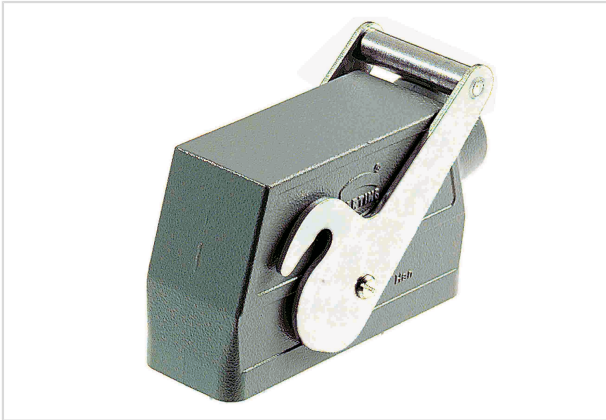

Han 24B-GS-ZV-21

Image is for illustration purposes only. Please refer to product description.

Part number	09 30 024 0580
Specification	Han 24B-GS-ZV-21
HARTING eCatalogue	https://b2b.harting.com/09300240580

Identification

Category	Hoods/Housings
Series of hoods/housings	Han [®] B
Type of hood/housing	Hood
Type	High construction

Version

Size	24 B
Version	Side entry
Cable entry	1x Pg 21
Locking type	Central locking lever (on the hood)
Field of application	Standard hoods/housings for industrial connectors

Technical characteristics

Limiting temperature	-40 ... +125 °C
Degree of protection acc. to IEC 60529	IP65
Type rating acc. to UL 50 / UL 50E	4 4X 12

Material properties

Material (hood/housing)	Aluminium die-cast
Surface (hood/housing)	Powder-coated
Colour (hood/housing)	RAL 7037 (dust grey)
Material (locking)	Stainless steel