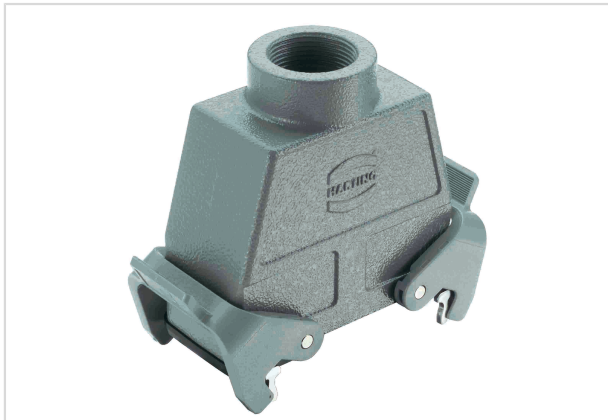

Han B Hood Coupler HC 2 Levers PG 21

Image is for illustration purposes only. Please refer to product description.

Part number	09 30 016 0730
Specification	Han B Hood Coupler HC 2 Levers PG 21
HARTING eCatalogue	https://b2b.harting.com/09300160730

Identification

Category	Hoods/Housings
Series of hoods/housings	Han [®] B
Type of hood/housing	Cable to cable housing
Type	High construction

Version

Size	16 B
Version	Top entry
Cable entry	1x Pg 21
Locking type	Double locking lever
Han-Easy Lock [®]	Yes
Field of application	Standard hoods/housings for industrial connectors

Technical characteristics

Limiting temperature	-40 ... +125 °C
Degree of protection acc. to IEC 60529	IP65
Type rating acc. to UL 50 / UL 50E	4 4X 12

Material properties

Material (hood/housing)	Aluminium die-cast
Surface (hood/housing)	Powder-coated
Colour (hood/housing)	RAL 7037 (dust grey)

Pushing Performance

Material properties

Material (seal)	NBR
Material (locking)	Polycarbonate (PC) Stainless steel
Colour (locking)	RAL 7037 (dust grey)
Material flammability class acc. to UL 94 (locking levers)	V-0
RoHS	compliant
ELV status	compliant
China RoHS	e
REACH Annex XVII substances	Not contained
REACH ANNEX XIV substances	Not contained
REACH SVHC substances	Yes
REACH SVHC substances	Potassium 1,1,2,2,3,3,4,4,4-nonafluorobutane-1-sulphonate
California Proposition 65 substances	Yes
California Proposition 65 substances	Nickel Naphthalene