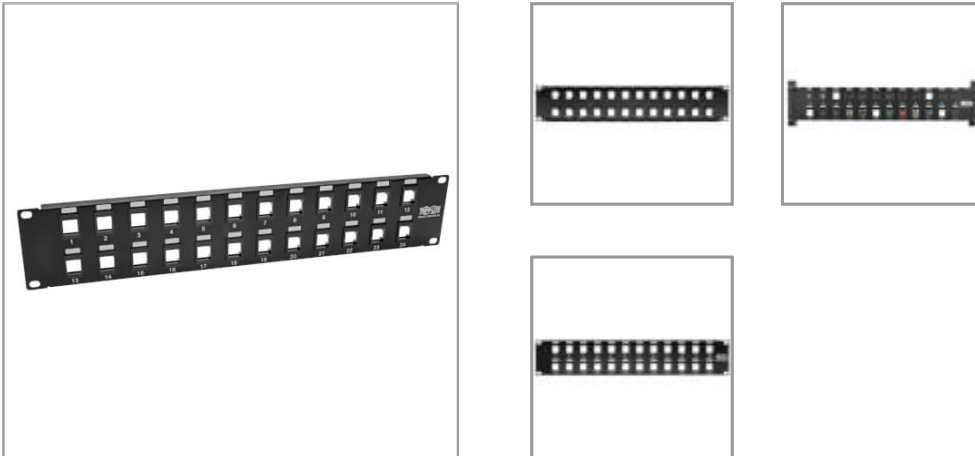

24-Port 2U Rack-Mount Unshielded Blank Keystone/Multimedia Patch Panel, RJ45 Ethernet, USB, HDMI, Cat5e/6

MODEL NUMBER: **N062-024-KJ**

Manages and organizes input and output cable connections in your network. Customizable solution for a variety of applications, including Ethernet, voice, audio/video and USB.

Description

The N062-024-KJ 24-Port 2U Rack-Mount Unshielded Blank Keystone/Multimedia Patch Panel manages and organizes the cabling in your network. The 24 blank cutouts accommodate all Tripp Lite keystone jacks, and some other keystone jacks in the market, including RJ45 Ethernet, HDMI audio/video, voice and USB applications. Ports are clearly numbered to help you identify connections. Mounts easily into 2U of an EIA-standard 19-inch two-post rack or wall-mount rack enclosure. Made from heavy-duty cold-rolled steel. Grounding wire included.

Features

Manages and Organizes a Wide Variety of Cabling 24 blank cutouts accommodate all Tripp Lite keystone jacks, and some other keystone jacks in the market
For use with RJ45 Ethernet, HDMI audio/video, voice, USB and other applications
Ports are numbered for easy connection identification
Heavy-duty cold-rolled steel construction

Quick, Easy Installation Mounts easily into 2U of EIA-standard 19 in. 2-post rack or wall-mount rack enclosure
Includes grounding wire

Specifications

OVERVIEW	
UPC Code	037332193568
Product Type	Blank
Technology	Cat5/5e; Cat6; Cat6a; DisplayPort; HDMI; USB 2.0 (High Speed)
PHYSICAL	