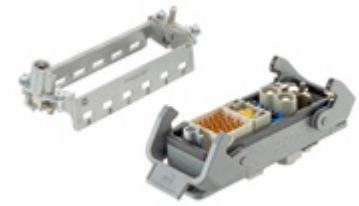

Modular

Identification

Part number

Drawing
(dimensions in mm)

Han-Modular®,
Hinged frame plus,
for 4 modules,
A ... D

09 14 016 0361

Han-Modular®,
Hinged frame plus,
for 4 modules,
a ... d

09 14 016 0371