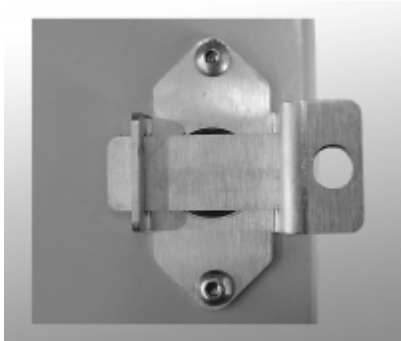

## Padlock Adaptor

EJ Series

### Features

- For use with Eclipse Junior (EJ) Series enclosures.
- Padlock adaptor fits directly over the slotted quarter turn preventing access.
- 2mm thick 14 gauge stainless steel.
- Stainless steel mounting hardware provided.
- Once installed, the bolts cannot be removed without the door open.
- Easy installed in the field.
- Padlock not included.
- Maintains UL/CSA Type 4, 4X rating.