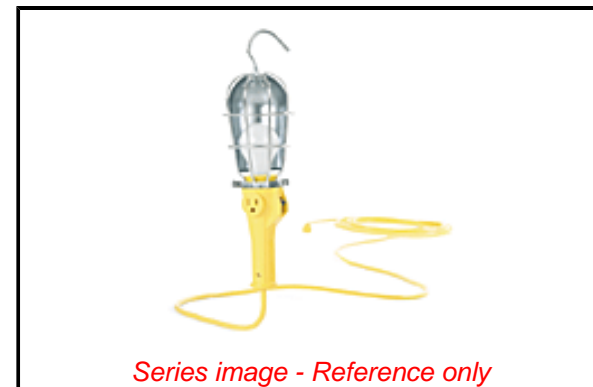

PLEASE CHECK WWW.MOLEX.COM FOR LATEST PART INFORMATION

Part Number: [1301020270](#)
Status: **Active**
Overview: [Hand Lamps](#)
Description: Safeway Phenolic Hand Lamp with 100W, Quick Open Guard, with Side Outlet, 7.62m (25.0') 16/3 SJTOW

Physical

Cord Length - Primary 7.62m (25.0')
 Cord Length - Secondary N/A
 Depth 101.60mm (4.000")
 Duty Commercial
 Guard Included Yes
 Guard Type Quick Open
 Height 381.00mm (15.000")
 Length N/A
 Material - Guard #8 Gauge Zinc-plated Steel
 Mounting Style Hand Held
 Packaging Type Carton
 Socket Construction N/A

Electrical

Bulb Type Incandescent
 Cord Type - Primary 16/3 SJTOW
 Lamp Type A21
 Lamp Wattage - Maximum 100W
 Lumens 1000
 On/Off Switch No
 Voltage (Fixture) - Maximum 240V

Material Info

Engineering Number 276UA163