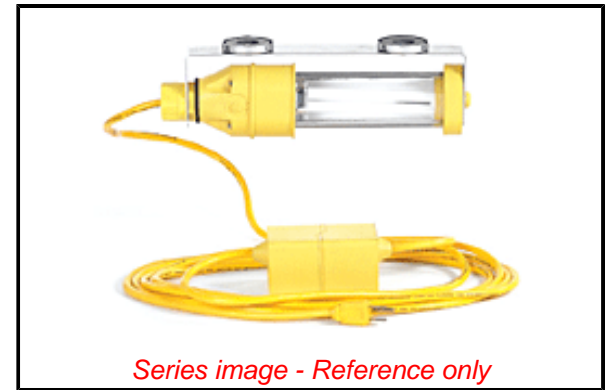

PLEASE CHECK WWW.MOLEX.COM FOR LATEST PART INFORMATION

Part Number: [1301080119](#)
Status: **Active**
Overview: [Hand Lamps](#)
Description: Super-Safeway 13W Fluorescent Machine Light, Screw Mount with 18/3 SJTOOW Cord Type, Overall Cord Length 4.57m (15.0')

Documents:

[Brochure \(PDF\)](#)

[RoHS Certificate of Compliance \(PDF\)](#)

Agency Certification

UL E174254

General

Product Family	Portable Lighting
Series	130108
NEMA Configuration	NEMA 5-15
Outlet	None
Overview	Hand Lamps
Product Name	Super-Safeway
Type	Hand Lamps
UPC	78678861262
Physical	
Cord Length - Primary	4.57m (15.0')
Cord Length - Secondary	N/A
Depth	76.20mm (3.000")
Duty	Industrial
Guard Included	No
Guard Type	N/A
Height	57.15mm (2.250")
Length	552.45mm (21.750")
Material - Globe	Butyrate
Material - Guard	Nitrile Rubber 80 Shore A
Mounting Style	Screw-Bracket
Packaging Type	Carton
Socket Construction	N/A
Electrical	
Bulb Type	Fluorescent
Cord Type - Primary	18/3 SJTOOW
Lamp Type	PL13/41
Lamp Wattage - Maximum	13W
Lumens	900
On/Off Switch	Yes
Voltage (Fixture) - Maximum	120VAC 60 HZ
Material Info	
Engineering Number	1083-3M