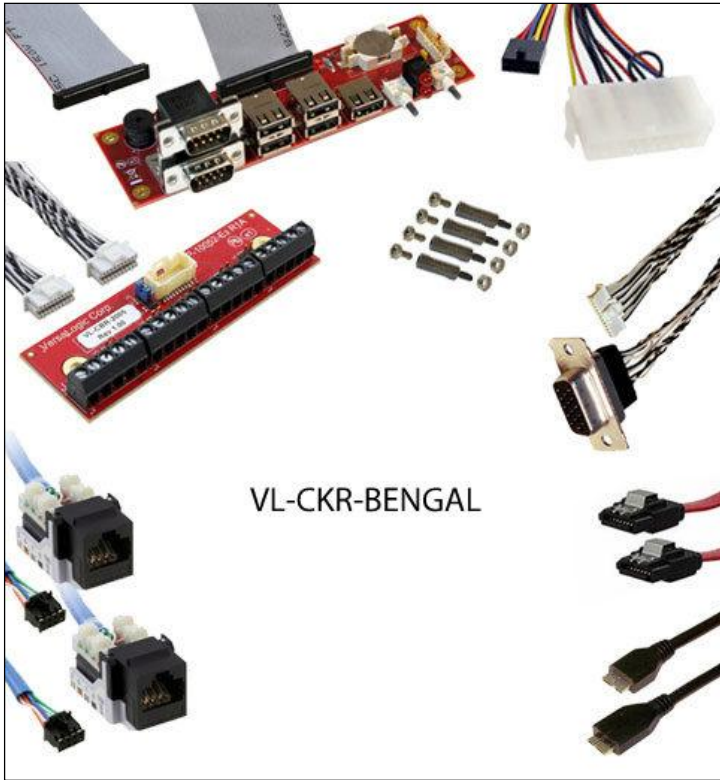

Development Cable Kit VL-CKR-BENGAL

Ordering Information

Model	Description
VL-CKR-BENGAL	EPMp-30 Bengal Evaluation Cable Kit. Includes VL-CBR-5015, 2005, 1008, 1204, 0804 (x2), 0702, 1015, and HDW-105.