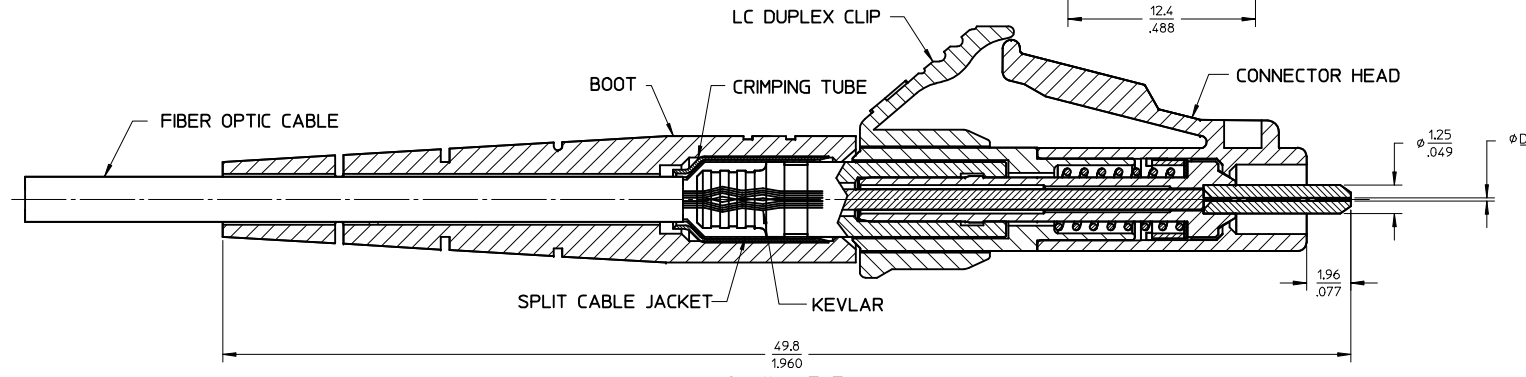

PART NUMBER	CABLE TYPE	φD (um)	COLOR
106021-2200	SINGLE MODE PC	126	BLUE
106021-2300	MULTI MODE	127	BEIGE

DUST CAP
SEE NOTE 2

Section Z-Z
Scale 6:1

- NOTES:
1. ALL DIMENSIONS ARE FOR REFERENCE ONLY.
 2. DUST CAP SHOWN IN ISO VIEW ONLY.

ENTER DESCRIPTION EC NO: MF2015-0073 DRWNS: SBOJANIC 2014/08/05 CHKD: APPR: YBEDNYAK 2014/08/12	QUALITY SYMBOLS 	GENERAL TOLERANCES (UNLESS SPECIFIED)		DIMENSION STYLE MM/IN	SCALE 4:1	DESIGN UNITS INCH	THIRD ANGLE PROJECTION		
		4 PLACES ± --- ± --- 3 PLACES ± --- ± --- 2 PLACES ± --- ± --- 1 PLACE ± --- ± ---	mm INCH ± --- ± --- ± --- ± --- ± --- ± --- ± --- ± ---	DRAWN BY SMIGO	DATE 2010/11/04	TITLE LC CONNECTOR DPLX TIGHT CABLE			
		APPROVED BY YBEDNYAK		DATE 2014/08/12	MOLEX INCORPORATED				
		MATERIAL NO. SEE TABLE		DOCUMENT NO. SD-106021-2200		SHEET NO. 1 OF 1			