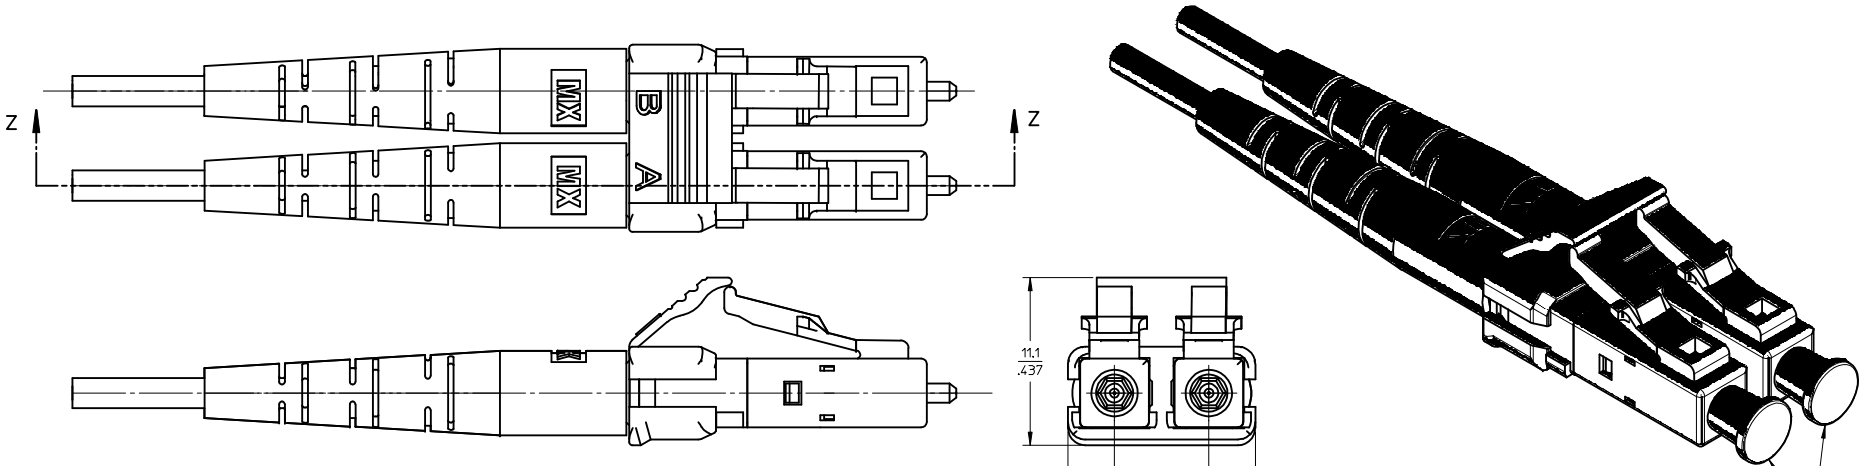

PART NUMBER	CABLE TYPE	φD (um)	COLOR
106021-2200	SINGLE MODE PC	126	BLUE
106021-2300	MULTI MODE	127	BEIGE

DUST CAP
SEE NOTE 2

Section Z-Z
Scale 6:1

- NOTES:
1. ALL DIMENSIONS ARE FOR REFERENCE ONLY.
 2. DUST CAP SHOWN IN ISO VIEW ONLY.

ENTER DESCRIPTION EC NO: MF2015-0073 DRWNS: SBOJANIC 2014/08/05 CHKD: APPR: YBEDNYAK 2014/08/12	QUALITY SYMBOLS 	GENERAL TOLERANCES (UNLESS SPECIFIED)		DIMENSION STYLE MM/IN	SCALE 4:1	DESIGN UNITS INCH	THIRD ANGLE PROJECTION		
		4 PLACES ± --- ± --- 3 PLACES ± --- ± --- 2 PLACES ± --- ± --- 1 PLACE ± --- ± ---	mm INCH ± --- ± --- ± --- ± --- ± --- ± --- ± --- ± ---	DRAWN BY SMIGO	DATE 2010/11/04	TITLE LC CONNECTOR DPLX TIGHT CABLE			
		APPROVED BY YBEDNYAK		DATE 2014/08/12	MOLEX INCORPORATED				
		MATERIAL NO. SEE TABLE		DOCUMENT NO. SD-106021-2200		SHEET NO. 1 OF 1			