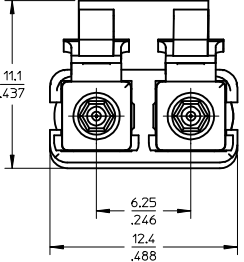

PART NUMBER	CABLE TYPE	φD (um)	COLOR
106021-2200	SINGLE MODE PC	126	BLUE
106021-2300	MULTI MODE	127	BEIGE

DUST CAP
SEE NOTE 2

Section Z-Z
Scale 6:1

- NOTES:
1. ALL DIMENSIONS ARE FOR REFERENCE ONLY.
 2. DUST CAP SHOWN IN ISO VIEW ONLY.

ENTER DESCRIPTION EC NO: MF2015-0073 DRWNS: SBOJANIC 2014/08/05 CHKD: APPR: YBEDNYAK 2014/08/12	QUALITY SYMBOLS 	GENERAL TOLERANCES (UNLESS SPECIFIED)		DIMENSION STYLE MM/IN	SCALE 4:1	DESIGN UNITS INCH	THIRD ANGLE PROJECTION		
		4 PLACES ± --- ± --- 3 PLACES ± --- ± --- 2 PLACES ± --- ± --- 1 PLACE ± --- ± ---	mm INCH ± --- ± --- ± --- ± --- ± --- ± --- ± --- ± ---	DRAWN BY SMIGO	DATE 2010/11/04	TITLE LC CONNECTOR DPLX TIGHT CABLE			
		APPROVED BY YBEDNYAK		DATE 2014/08/12	MOLEX INCORPORATED				
		MATERIAL NO. SEE TABLE		DOCUMENT NO. SD-106021-2200		SHEET NO. 1 OF 1			