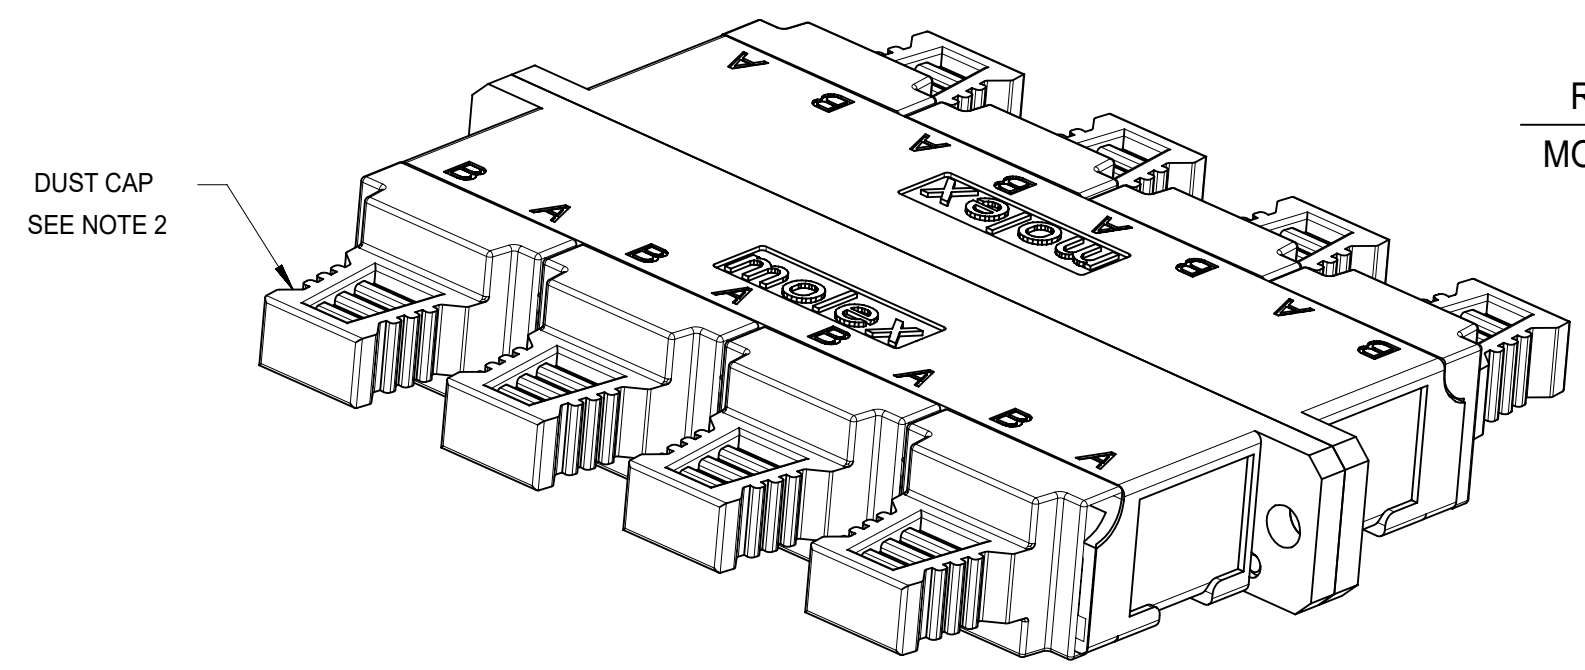

LC 8 PORT ADAPTER		SPLIT SLEEVE
P/N	COLOR	MATERIAL
106121-0200	BLUE	CERAMIC
106121-0201	GREEN	
106121-0202	BEIGE	
106121-0203	AQUA	

RECOMMENDED
MOUNTING PATTERN

ISO VIEW

NOTES:
1. ALL DIMENSIONS ARE FOR REFERENCE.
2. DUST CAPS SHOWN IN ISO VIEW ONLY.

FUNCTIONAL SYMBOLS $\nabla_A = 0$ $\nabla_C = 0$ $\nabla_D = 0$ DIVISIONAL SYMBOLS 4 PLACES ± 3 PLACES ± 2 PLACES ± 1 PLACE ± 0 PLACES ±	THIS DRAWING CONTAINS INFORMATION THAT IS PROPRIETARY TO MOLEX ELECTRONIC TECHNOLOGIES, LLC AND SHOULD NOT BE USED WITHOUT WRITTEN PERMISSION		CURRENT REV DESC:		
	DIMENSION UNITS	SCALE	EC NO: 652962		
	INCH/MM	1:1	DRWN: VIKESK1 2021/05/26		
	GENERAL TOLERANCES (UNLESS SPECIFIED)		CHK'D: WCHEN 2021/08/24		
ANGULAR TOL ± °		APPR: WCHEN 2021/08/24		PRODUCT CUSTOMER DRAWING	
INITIAL REVISION:		DOCUMENT NUMBER	DOC TYPE	DOC PART	REVISION
DRWN: YBELENIY 2011/09/06		SD-106121-0200	PSD	001	C
APPR: WCHEN 2012/02/06		MATERIAL NUMBER	CUSTOMER	SHEET NUMBER	
DRAFT WHERE APPLICABLE MUST REMAIN WITHIN DIMENSIONS		SEE TABLE	GENERAL MARKET	1 OF 1	