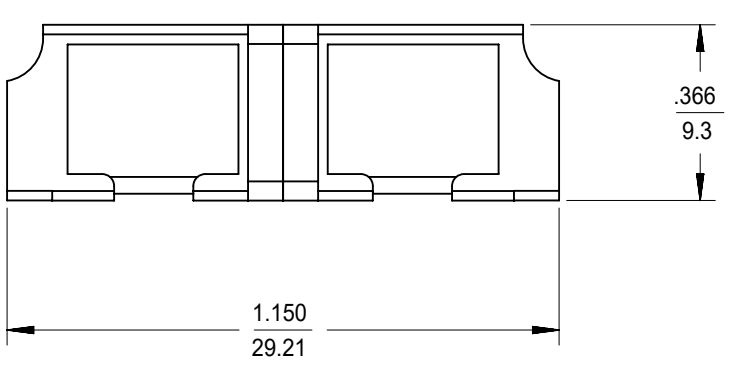

LC 8 PORT ADAPTER		SPLIT SLEEVE
P/N	COLOR	MATERIAL
106121-0200	BLUE	CERAMIC
106121-0201	GREEN	
106121-0202	BEIGE	
106121-0203	AQUA	

RECOMMENDED
MOUNTING PATTERN

ISO VIEW

NOTES:
1. ALL DIMENSIONS ARE FOR REFERENCE.
2. DUST CAPS SHOWN IN ISO VIEW ONLY.

FUNCTIONAL SYMBOLS $\nabla_A = 0$ $\nabla_C = 0$ $\nabla_D = 0$ DIVISIONAL SYMBOLS 4 PLACES ± 3 PLACES ± 2 PLACES ± 1 PLACE ± 0 PLACES ±	THIS DRAWING CONTAINS INFORMATION THAT IS PROPRIETARY TO MOLEX ELECTRONIC TECHNOLOGIES, LLC AND SHOULD NOT BE USED WITHOUT WRITTEN PERMISSION		CURRENT REV DESC:		
	DIMENSION UNITS	SCALE	EC NO: 652962		
	INCH/MM	1:1	DRWN: VIKESK1 2021/05/26		
	GENERAL TOLERANCES (UNLESS SPECIFIED)		CHK'D: WCHEN 2021/08/24		
ANGULAR TOL ± °		APPR: WCHEN 2021/08/24		PRODUCT CUSTOMER DRAWING	
INITIAL REVISION:		DOCUMENT NUMBER	DOC TYPE	DOC PART	REVISION
DRWN: YBELENIY 2011/09/06		SD-106121-0200	PSD	001	C
APPR: WCHEN 2012/02/06		MATERIAL NUMBER	CUSTOMER	SHEET NUMBER	
DRAFT WHERE APPLICABLE MUST REMAIN WITHIN DIMENSIONS		SEE TABLE	GENERAL MARKET	1 OF 1	