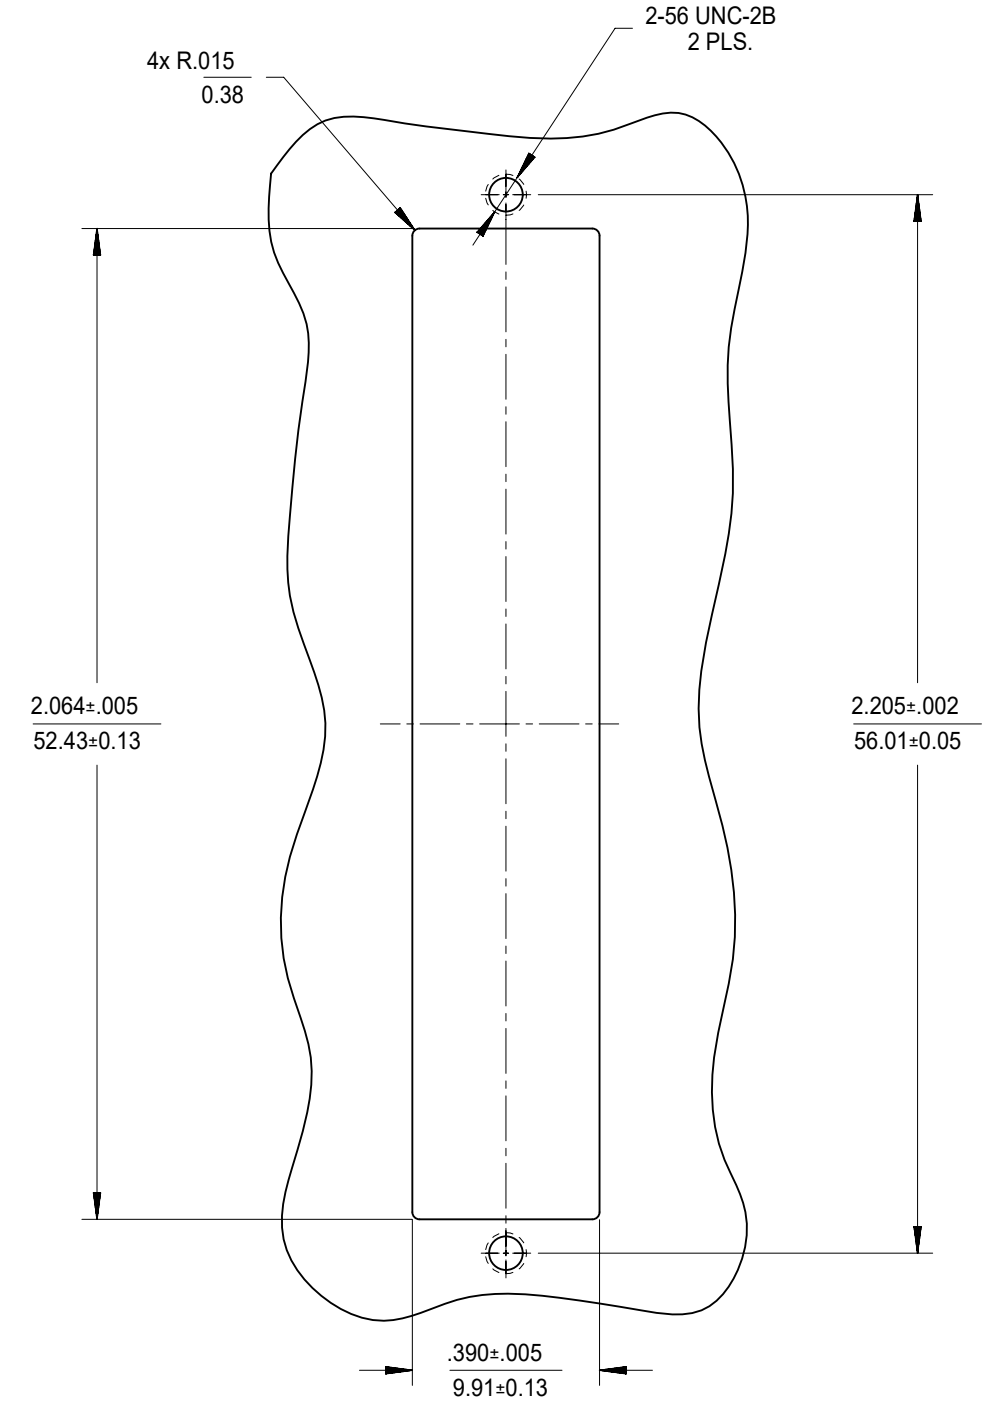

LC 8 PORT ADAPTER		SPLIT SLEEVE
P/N	COLOR	MATERIAL
106121-0200	BLUE	CERAMIC
106121-0201	GREEN	
106121-0202	BEIGE	
106121-0203	AQUA	

RECOMMENDED
MOUNTING PATTERN

ISO VIEW

NOTES:
1. ALL DIMENSIONS ARE FOR REFERENCE.
2. DUST CAPS SHOWN IN ISO VIEW ONLY.

FUNCTIONAL SYMBOLS $\nabla_A = 0$ $\nabla_C = 0$ $\nabla_D = 0$ DIVISIONAL SYMBOLS 4 PLACES ± 3 PLACES ± 2 PLACES ± 1 PLACE ± 0 PLACES ±	THIS DRAWING CONTAINS INFORMATION THAT IS PROPRIETARY TO MOLEX ELECTRONIC TECHNOLOGIES, LLC AND SHOULD NOT BE USED WITHOUT WRITTEN PERMISSION		CURRENT REV DESC:		
	DIMENSION UNITS	SCALE	EC NO: 652962		
	INCH/MM	1:1	DRWN: VIKESK1 2021/05/26		
	GENERAL TOLERANCES (UNLESS SPECIFIED)		CHK'D: WCHEN 2021/08/24		
ANGULAR TOL ± °		APPR: WCHEN 2021/08/24		PRODUCT CUSTOMER DRAWING	
INITIAL REVISION:		DOCUMENT NUMBER	DOC TYPE	DOC PART	REVISION
DRWN: YBELENIY 2011/09/06		SD-106121-0200	PSD	001	C
APPR: WCHEN 2012/02/06		MATERIAL NUMBER	CUSTOMER	SHEET NUMBER	
DRAFT WHERE APPLICABLE MUST REMAIN WITHIN DIMENSIONS		SEE TABLE	GENERAL MARKET	1 OF 1	