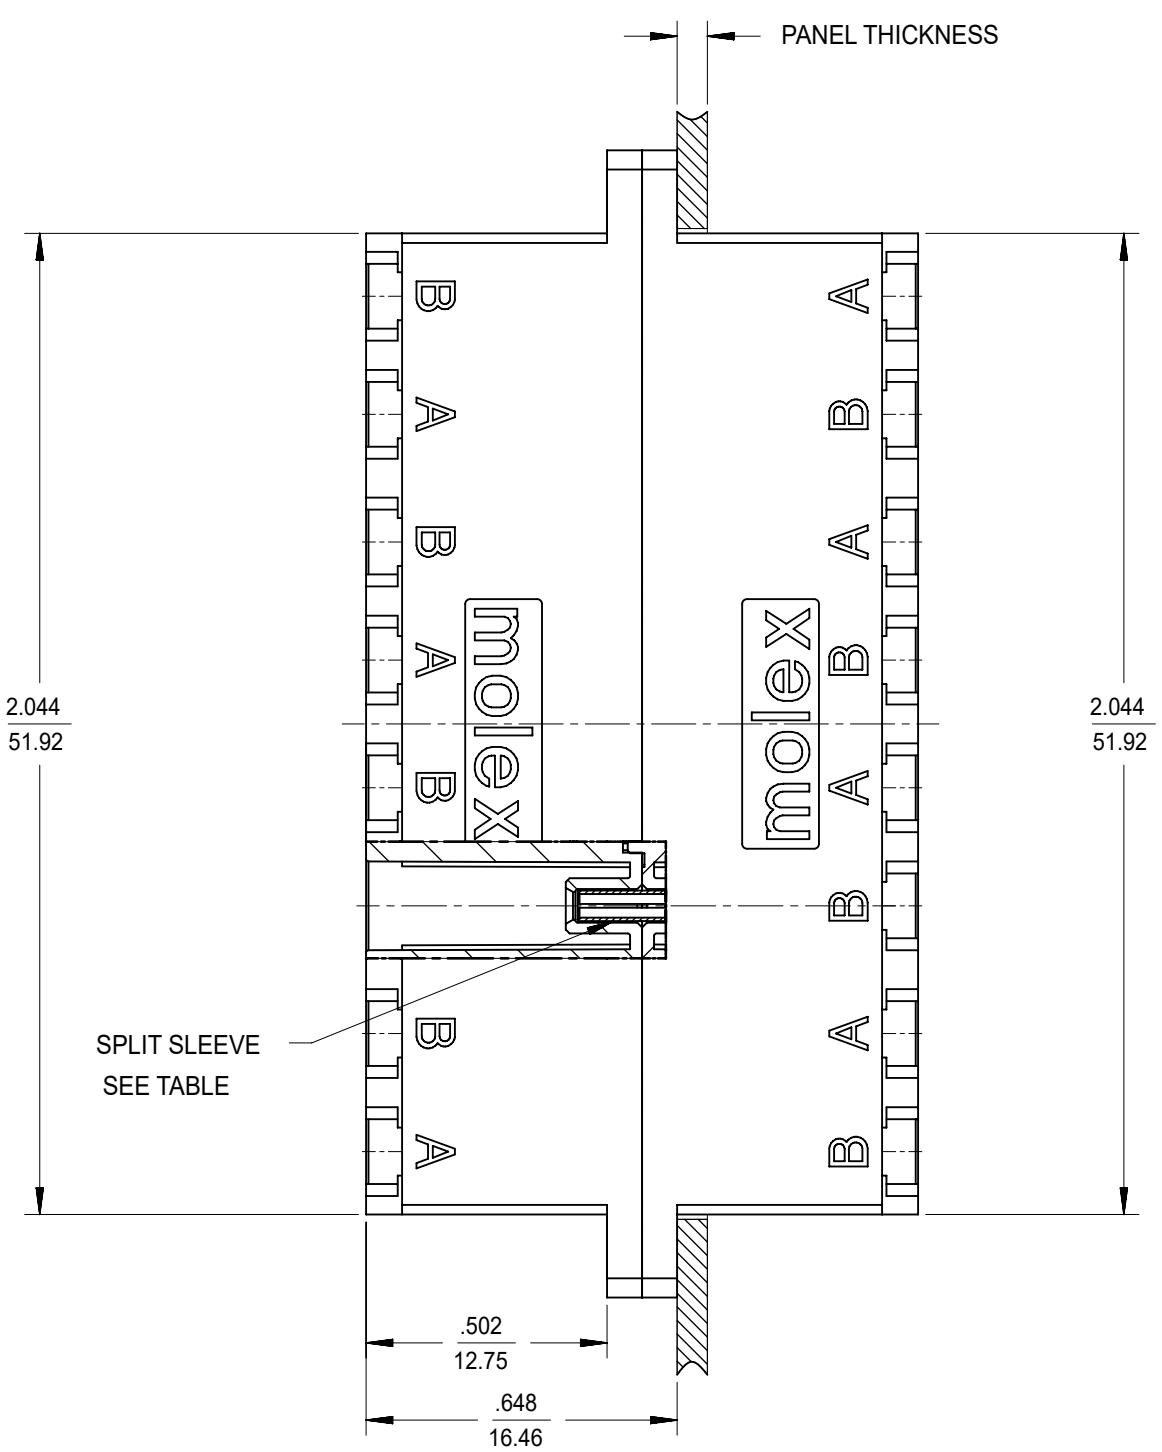

LC 8 PORT ADAPTER		SPLIT SLEEVE
P/N	COLOR	MATERIAL
106121-0200	BLUE	CERAMIC
106121-0201	GREEN	
106121-0202	BEIGE	
106121-0203	AQUA	

RECOMMENDED
MOUNTING PATTERN

ISO VIEW

NOTES:
1. ALL DIMENSIONS ARE FOR REFERENCE.
2. DUST CAPS SHOWN IN ISO VIEW ONLY.

FUNCTIONAL SYMBOLS $\nabla_A = 0$ $\nabla_C = 0$ $\nabla_D = 0$ DIVISIONAL SYMBOLS 4 PLACES ± 3 PLACES ± 2 PLACES ± 1 PLACE ± 0 PLACES ±	THIS DRAWING CONTAINS INFORMATION THAT IS PROPRIETARY TO MOLEX ELECTRONIC TECHNOLOGIES, LLC AND SHOULD NOT BE USED WITHOUT WRITTEN PERMISSION		CURRENT REV DESC:		
	DIMENSION UNITS	SCALE	EC NO: 652962		
	INCH/MM	1:1	DRWN: VIKESK1 2021/05/26		
	GENERAL TOLERANCES (UNLESS SPECIFIED)		CHK'D: WCHEN 2021/08/24		
ANGULAR TOL ± °		APPR: WCHEN 2021/08/24		PRODUCT CUSTOMER DRAWING	
INITIAL REVISION:		DOCUMENT NUMBER	DOC TYPE	DOC PART	REVISION
DRWN: YBELENIY 2011/09/06		SD-106121-0200	PSD	001	C
APPR: WCHEN 2012/02/06		MATERIAL NUMBER	CUSTOMER	SHEET NUMBER	
DRAFT WHERE APPLICABLE MUST REMAIN WITHIN DIMENSIONS		SEE TABLE	GENERAL MARKET	1 OF 1	