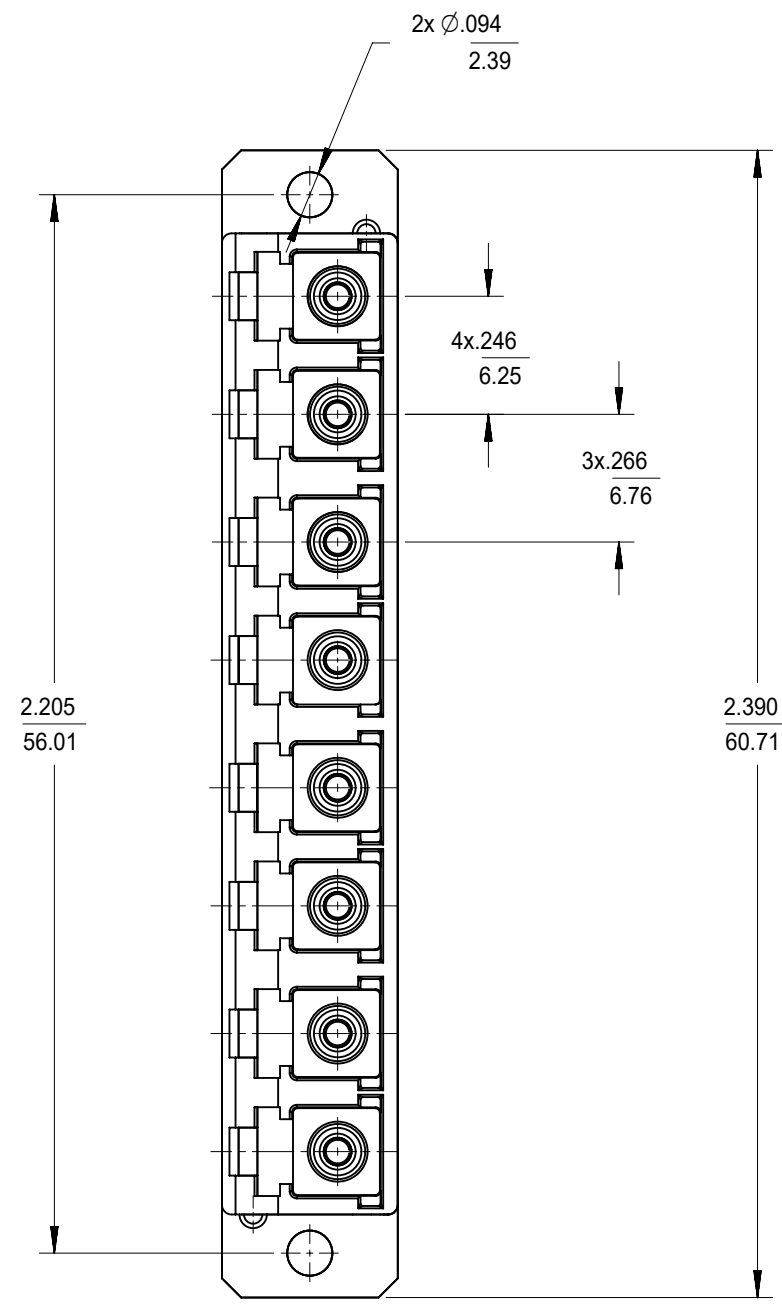

LC 8 PORT ADAPTER		SPLIT SLEEVE
P/N	COLOR	MATERIAL
106121-0200	BLUE	CERAMIC
106121-0201	GREEN	
106121-0202	BEIGE	
106121-0203	AQUA	

RECOMMENDED
MOUNTING PATTERN

ISO VIEW

NOTES:
1. ALL DIMENSIONS ARE FOR REFERENCE.
2. DUST CAPS SHOWN IN ISO VIEW ONLY.

FUNCTIONAL SYMBOLS $\nabla_A = 0$ $\nabla_C = 0$ $\nabla_D = 0$ DIVISIONAL SYMBOLS 4 PLACES ± 3 PLACES ± 2 PLACES ± 1 PLACE ± 0 PLACES ±	THIS DRAWING CONTAINS INFORMATION THAT IS PROPRIETARY TO MOLEX ELECTRONIC TECHNOLOGIES, LLC AND SHOULD NOT BE USED WITHOUT WRITTEN PERMISSION		CURRENT REV DESC:		
	DIMENSION UNITS	SCALE	EC NO: 652962		
	INCH/MM	1:1	DRWN: VIKESK1 2021/05/26		
	GENERAL TOLERANCES (UNLESS SPECIFIED)		CHK'D: WCHEN 2021/08/24		
ANGULAR TOL ± °		APPR: WCHEN 2021/08/24		PRODUCT CUSTOMER DRAWING	
INITIAL REVISION:		DOCUMENT NUMBER	DOC TYPE	DOC PART	REVISION
DRWN: YBELENIY 2011/09/06		SD-106121-0200	PSD	001	C
APPR: WCHEN 2012/02/06		MATERIAL NUMBER	CUSTOMER	SHEET NUMBER	
DRAFT WHERE APPLICABLE MUST REMAIN WITHIN DIMENSIONS		SEE TABLE	GENERAL MARKET	1 OF 1	