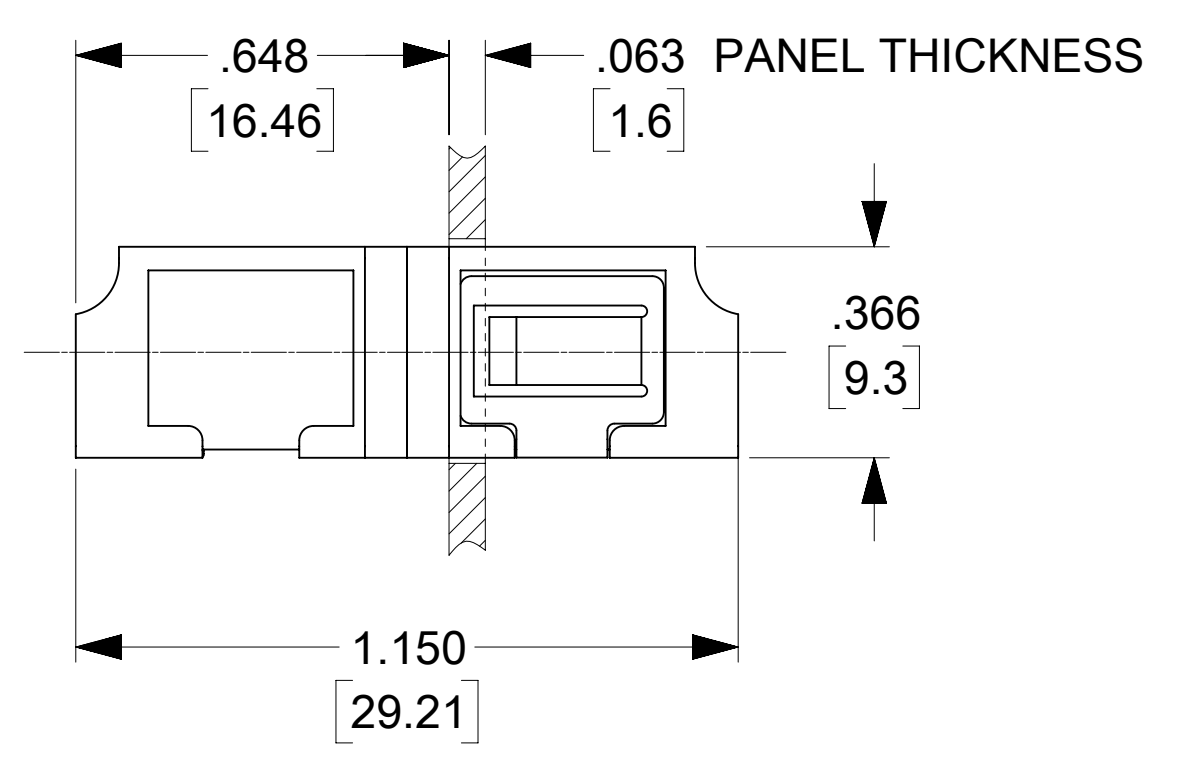

LC 8 PORT ADAPTER P/N	ADAPTER COLOR	SPLIT SLEEVE MATERIAL
106121-0460	GREEN	CERAMIC
106121-0470	BEIGE	
106121-0480	AQUA	

NOTES:
 1. ALL DIMENSIONS ARE FOR REFERENCE.
 2. DUST CAPS SHOWN IN ISO VIEWS ONLY.

THIS DRAWING CONTAINS INFORMATION THAT IS PROPRIETARY TO MOLEX ELECTRONIC TECHNOLOGIES, LLC AND SHOULD NOT BE USED WITHOUT WRITTEN PERMISSION													
DIMENSION UNITS IN/MM		SCALE 3:1		CURRENT REV DESC:									
GENERAL TOLERANCES (UNLESS SPECIFIED)				EC NO: 652962				molex					
4 PLACES ±		±		DRWN: SKRISHNAMU01 2021/05/28									
3 PLACES ±		±		CHK'D: WCHEN 2021/08/24				LC 8 PORT ADAPTER SNAP MOUNT INNER SHUTTERS					
2 PLACES ±		±		APPR: WCHEN 2021/08/24									
1 PLACE ±		±		INITIAL REVISION:				PRODUCT CUSTOMER DRAWING					
0 PLACES ±		±		DRWN: YBELENIY 2012/01/04				DOCUMENT NUMBER		DOC TYPE		DOC PART	
ANGULAR TOL ± °				APPR: WCHEN 2012/02/06				SD-106121-0450		PSD		001	
DRAFT WHERE APPLICABLE MUST REMAIN WITHIN DIMENSIONS				THIRD ANGLE PROJECTION		DRAWING D-SIZE		SERIES 106121		MATERIAL NUMBER SEE TABLE		CUSTOMER GENERAL MARKET	
										SHEET NUMBER 1 OF 1			