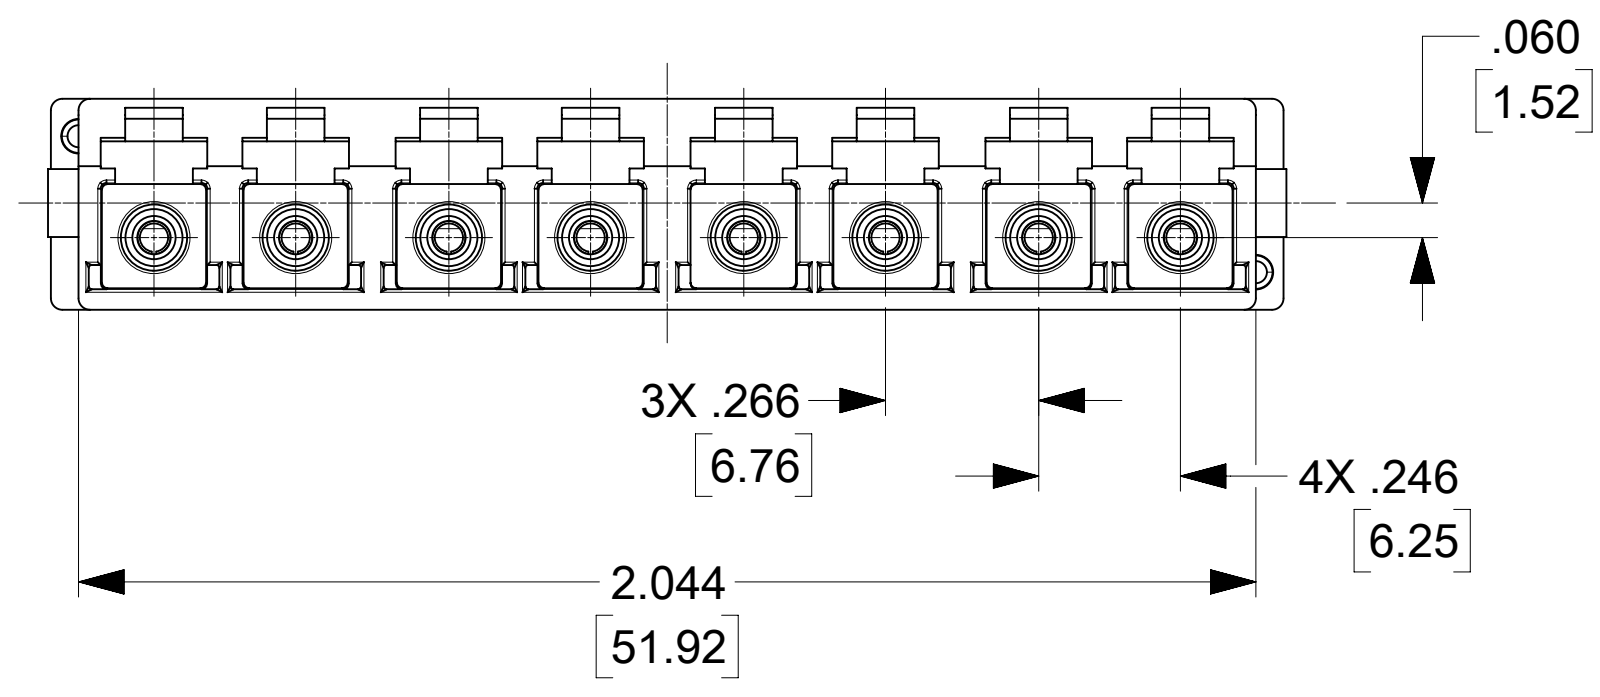

LC 8 PORT ADAPTER P/N	ADAPTER COLOR	SPLIT SLEEVE MATERIAL
106121-0460	GREEN	CERAMIC
106121-0470	BEIGE	
106121-0480	AQUA	

NOTES:
 1. ALL DIMENSIONS ARE FOR REFERENCE.
 2. DUST CAPS SHOWN IN ISO VIEWS ONLY.

THIS DRAWING CONTAINS INFORMATION THAT IS PROPRIETARY TO MOLEX ELECTRONIC TECHNOLOGIES, LLC AND SHOULD NOT BE USED WITHOUT WRITTEN PERMISSION													
DIMENSION UNITS IN/MM		SCALE 3:1		CURRENT REV DESC:									
GENERAL TOLERANCES (UNLESS SPECIFIED)				EC NO: 652962				molex					
4 PLACES ±		±		DRWN: SKRISHNAMU01 2021/05/28									
3 PLACES ±		±		CHK'D: WCHEN 2021/08/24				LC 8 PORT ADAPTER SNAP MOUNT INNER SHUTTERS					
2 PLACES ±		±		APPR: WCHEN 2021/08/24									
1 PLACE ±		±		INITIAL REVISION:				PRODUCT CUSTOMER DRAWING					
0 PLACES ±		±		DRWN: YBELENIY 2012/01/04				DOCUMENT NUMBER		DOC TYPE		DOC PART	
ANGULAR TOL ± °				APPR: WCHEN 2012/02/06				SD-106121-0450		PSD		001	
DRAFT WHERE APPLICABLE MUST REMAIN WITHIN DIMENSIONS				THIRD ANGLE PROJECTION		DRAWING D-SIZE		SERIES 106121		MATERIAL NUMBER SEE TABLE		CUSTOMER GENERAL MARKET	
										SHEET NUMBER 1 OF 1			