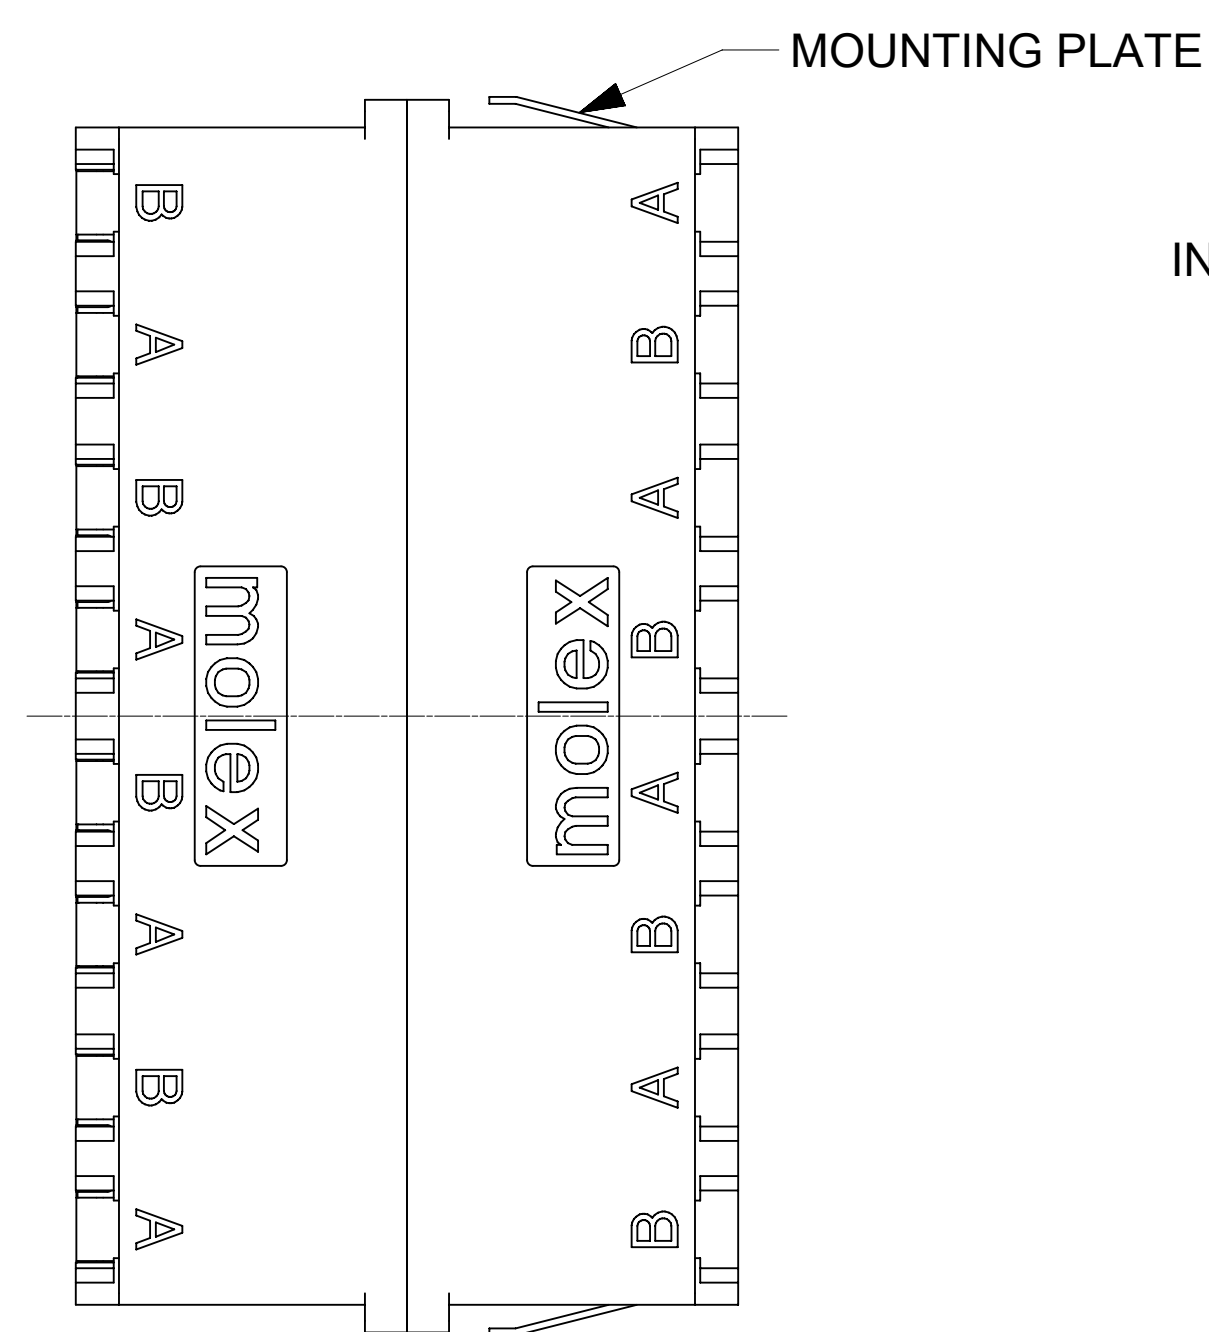

LC 8 PORT ADAPTER P/N	ADAPTER COLOR	SPLIT SLEEVE MATERIAL
106121-0460	GREEN	CERAMIC
106121-0470	BEIGE	
106121-0480	AQUA	

NOTES:
 1. ALL DIMENSIONS ARE FOR REFERENCE.
 2. DUST CAPS SHOWN IN ISO VIEWS ONLY.

THIS DRAWING CONTAINS INFORMATION THAT IS PROPRIETARY TO MOLEX ELECTRONIC TECHNOLOGIES, LLC AND SHOULD NOT BE USED WITHOUT WRITTEN PERMISSION													
DIMENSION UNITS IN/MM		SCALE 3:1		CURRENT REV DESC:									
GENERAL TOLERANCES (UNLESS SPECIFIED)				EC NO: 652962				molex					
4 PLACES ±		±		DRWN: SKRISHNAMU01 2021/05/28									
3 PLACES ±		±		CHK'D: WCHEN 2021/08/24				LC 8 PORT ADAPTER SNAP MOUNT INNER SHUTTERS					
2 PLACES ±		±		APPR: WCHEN 2021/08/24									
1 PLACE ±		±		INITIAL REVISION:				PRODUCT CUSTOMER DRAWING					
0 PLACES ±		±		DRWN: YBELENIY 2012/01/04				DOCUMENT NUMBER		DOC TYPE		DOC PART	
ANGULAR TOL ± °				APPR: WCHEN 2012/02/06				SD-106121-0450		PSD		001	
DRAFT WHERE APPLICABLE MUST REMAIN WITHIN DIMENSIONS				THIRD ANGLE PROJECTION		DRAWING D-SIZE		SERIES 106121		MATERIAL NUMBER SEE TABLE		CUSTOMER GENERAL MARKET	
										SHEET NUMBER 1 OF 1			