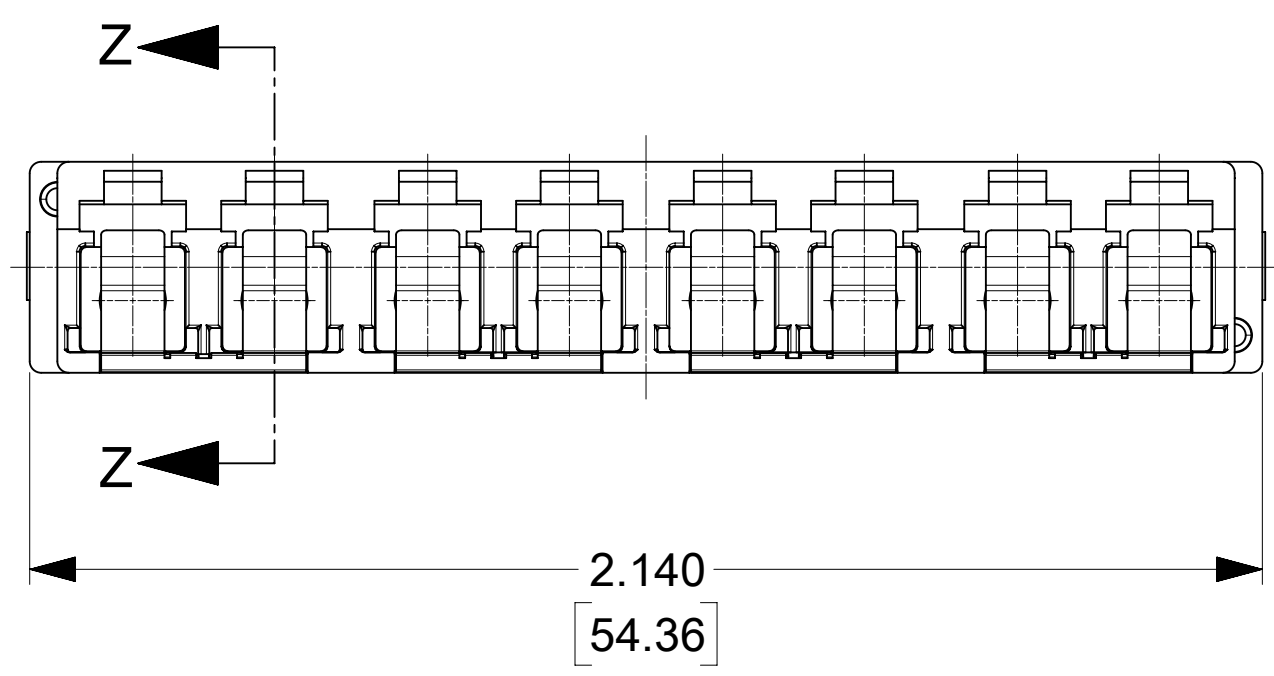

LC 8 PORT ADAPTER P/N	ADAPTER COLOR	SPLIT SLEEVE MATERIAL
106121-0460	GREEN	CERAMIC
106121-0470	BEIGE	
106121-0480	AQUA	

NOTES:
 1. ALL DIMENSIONS ARE FOR REFERENCE.
 2. DUST CAPS SHOWN IN ISO VIEWS ONLY.

THIS DRAWING CONTAINS INFORMATION THAT IS PROPRIETARY TO MOLEX ELECTRONIC TECHNOLOGIES, LLC AND SHOULD NOT BE USED WITHOUT WRITTEN PERMISSION													
DIMENSION UNITS IN/MM		SCALE 3:1		CURRENT REV DESC:									
GENERAL TOLERANCES (UNLESS SPECIFIED)				EC NO: 652962				molex					
4 PLACES ±		±		DRWN: SKRISHNAMU01 2021/05/28									
3 PLACES ±		±		CHK'D: WCHEN 2021/08/24				LC 8 PORT ADAPTER SNAP MOUNT INNER SHUTTERS					
2 PLACES ±		±		APPR: WCHEN 2021/08/24									
1 PLACE ±		±		INITIAL REVISION:				PRODUCT CUSTOMER DRAWING					
0 PLACES ±		±		DRWN: YBELENIY 2012/01/04				DOCUMENT NUMBER		DOC TYPE		DOC PART	
ANGULAR TOL ± °				APPR: WCHEN 2012/02/06				SD-106121-0450		PSD		001	
DRAFT WHERE APPLICABLE MUST REMAIN WITHIN DIMENSIONS				THIRD ANGLE PROJECTION		DRAWING D-SIZE		SERIES 106121		MATERIAL NUMBER SEE TABLE		CUSTOMER GENERAL MARKET	
										SHEET NUMBER 1 OF 1			