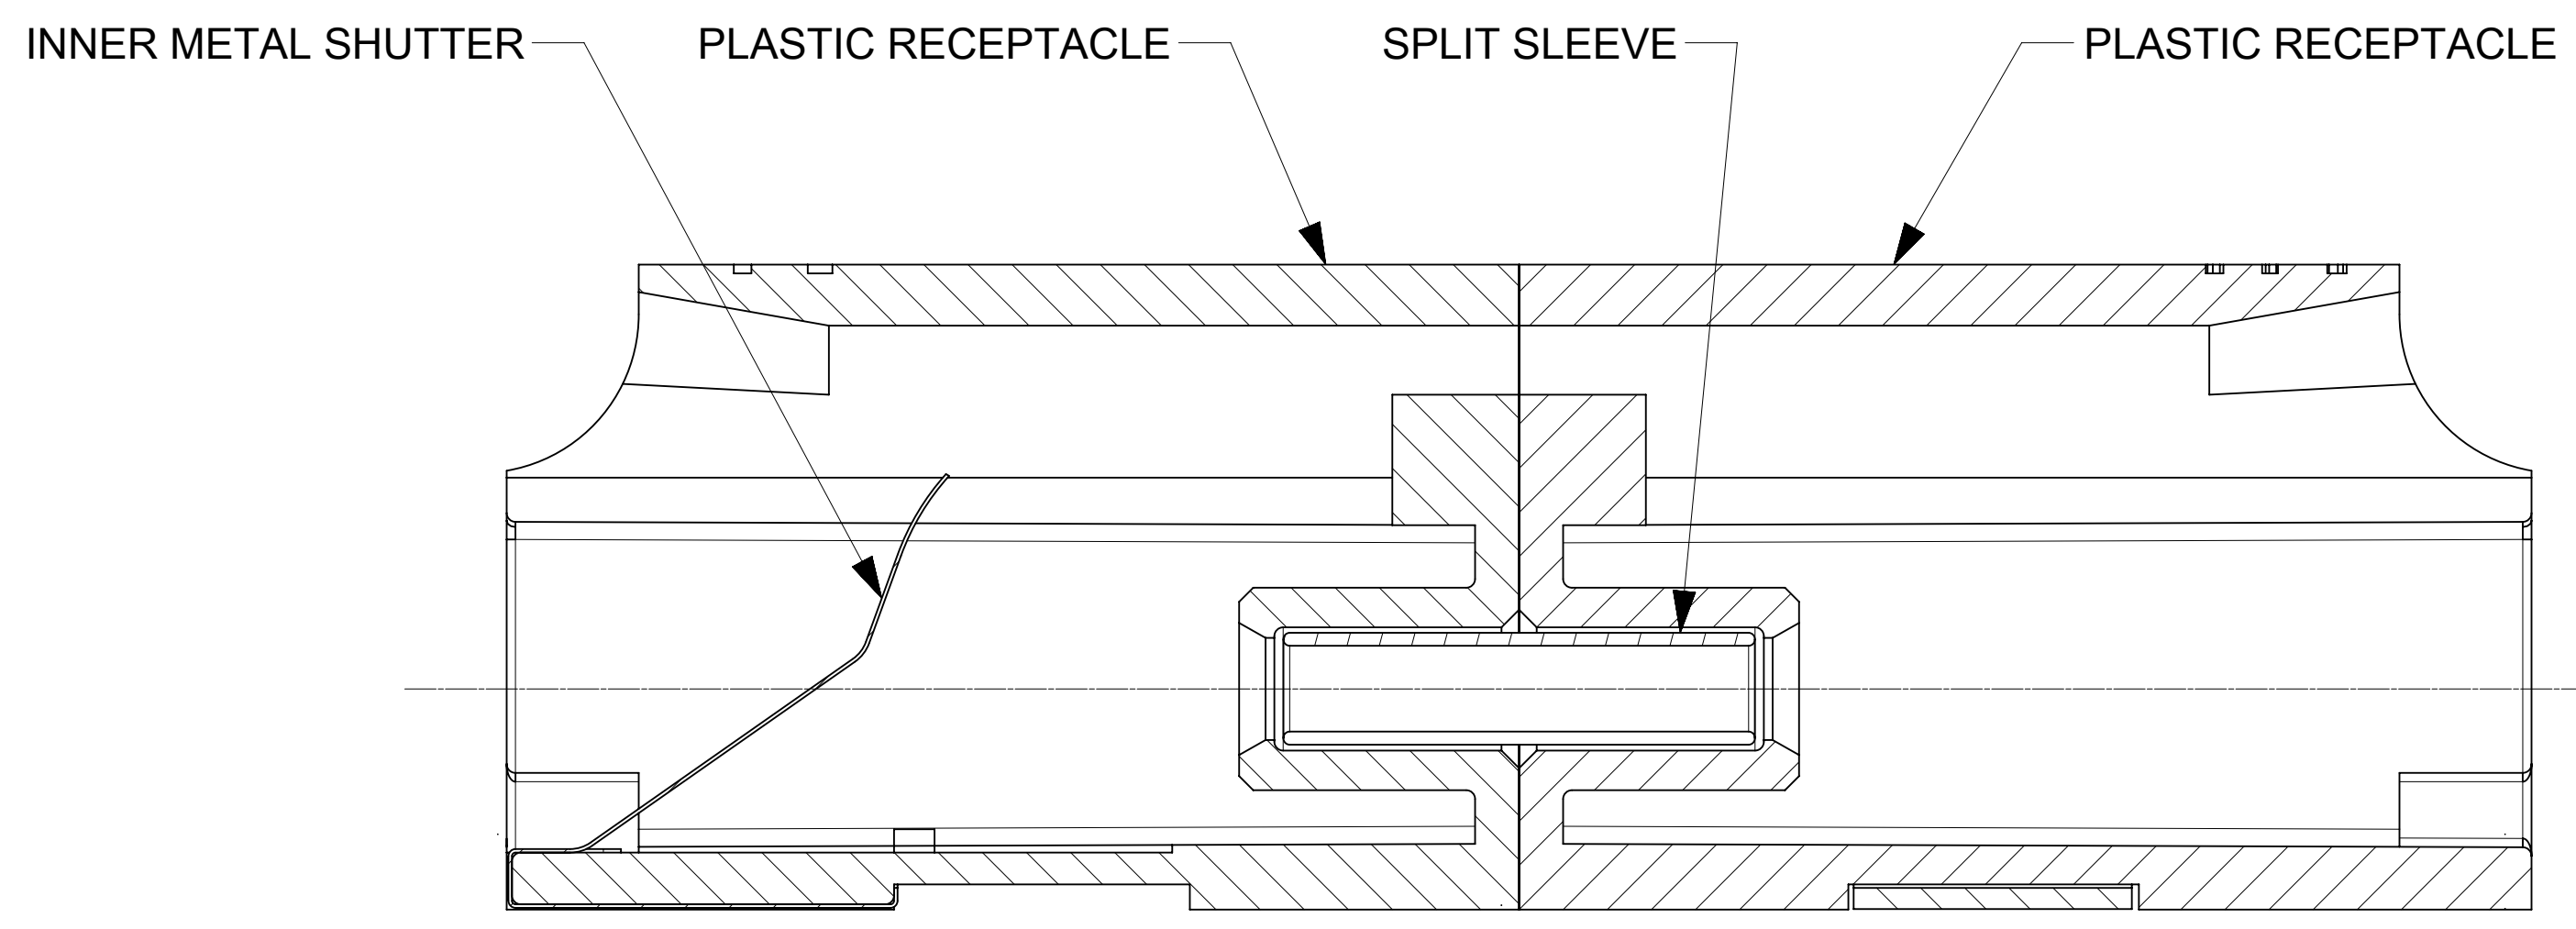

LC 8 PORT ADAPTER P/N	ADAPTER COLOR	SPLIT SLEEVE MATERIAL
106121-0460	GREEN	CERAMIC
106121-0470	BEIGE	
106121-0480	AQUA	

NOTES:
 1. ALL DIMENSIONS ARE FOR REFERENCE.
 2. DUST CAPS SHOWN IN ISO VIEWS ONLY.

THIS DRAWING CONTAINS INFORMATION THAT IS PROPRIETARY TO MOLEX ELECTRONIC TECHNOLOGIES, LLC AND SHOULD NOT BE USED WITHOUT WRITTEN PERMISSION													
DIMENSION UNITS IN/MM		SCALE 3:1		CURRENT REV DESC:									
GENERAL TOLERANCES (UNLESS SPECIFIED)				EC NO: 652962				molex					
4 PLACES ±		±		DRWN: SKRISHNAMU01 2021/05/28									
3 PLACES ±		±		CHK'D: WCHEN 2021/08/24				LC 8 PORT ADAPTER SNAP MOUNT INNER SHUTTERS					
2 PLACES ±		±		APPR: WCHEN 2021/08/24									
1 PLACE ±		±		INITIAL REVISION:				PRODUCT CUSTOMER DRAWING					
0 PLACES ±		±		DRWN: YBELENIY 2012/01/04				DOCUMENT NUMBER		DOC TYPE		DOC PART	
ANGULAR TOL ± °				APPR: WCHEN 2012/02/06				SD-106121-0450		PSD		001	
DRAFT WHERE APPLICABLE MUST REMAIN WITHIN DIMENSIONS				THIRD ANGLE PROJECTION		DRAWING D-SIZE		SERIES 106121		MATERIAL NUMBER SEE TABLE		CUSTOMER GENERAL MARKET	
										SHEET NUMBER 1 OF 1			