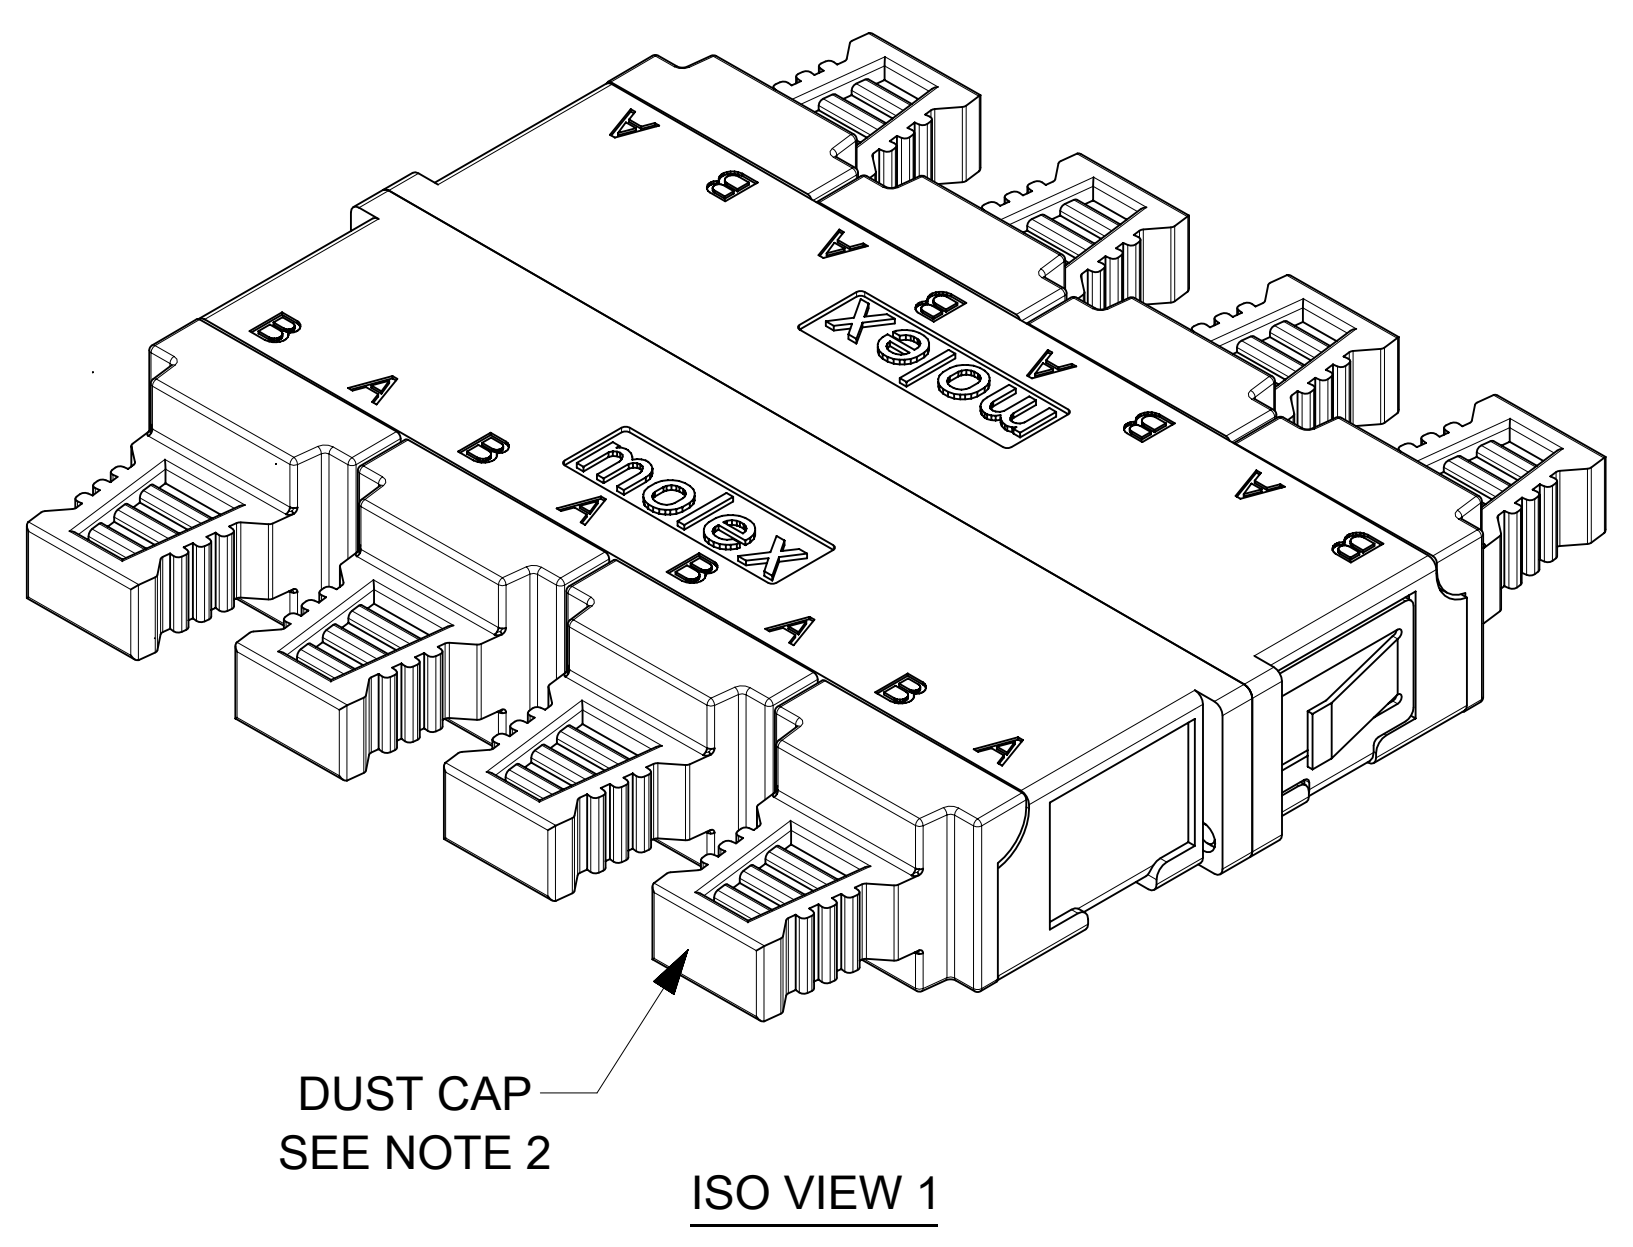

LC 8 PORT ADAPTER P/N	ADAPTER COLOR	SPLIT SLEEVE MATERIAL
106121-0460	GREEN	CERAMIC
106121-0470	BEIGE	
106121-0480	AQUA	

NOTES:
 1. ALL DIMENSIONS ARE FOR REFERENCE.
 2. DUST CAPS SHOWN IN ISO VIEWS ONLY.

THIS DRAWING CONTAINS INFORMATION THAT IS PROPRIETARY TO MOLEX ELECTRONIC TECHNOLOGIES, LLC AND SHOULD NOT BE USED WITHOUT WRITTEN PERMISSION													
DIMENSION UNITS IN/MM		SCALE 3:1		CURRENT REV DESC:									
GENERAL TOLERANCES (UNLESS SPECIFIED)				EC NO: 652962				molex					
4 PLACES ±		±		DRWN: SKRISHNAMU01 2021/05/28									
3 PLACES ±		±		CHK'D: WCHEN 2021/08/24				LC 8 PORT ADAPTER SNAP MOUNT INNER SHUTTERS					
2 PLACES ±		±		APPR: WCHEN 2021/08/24									
1 PLACE ±		±		INITIAL REVISION:				PRODUCT CUSTOMER DRAWING					
0 PLACES ±		±		DRWN: YBELENIY 2012/01/04				DOCUMENT NUMBER		DOC TYPE		DOC PART	
ANGULAR TOL ± °				APPR: WCHEN 2012/02/06				SD-106121-0450		PSD		001	
DRAFT WHERE APPLICABLE MUST REMAIN WITHIN DIMENSIONS				THIRD ANGLE PROJECTION		DRAWING D-SIZE		SERIES 106121		MATERIAL NUMBER SEE TABLE		CUSTOMER GENERAL MARKET	
										SHEET NUMBER 1 OF 1			