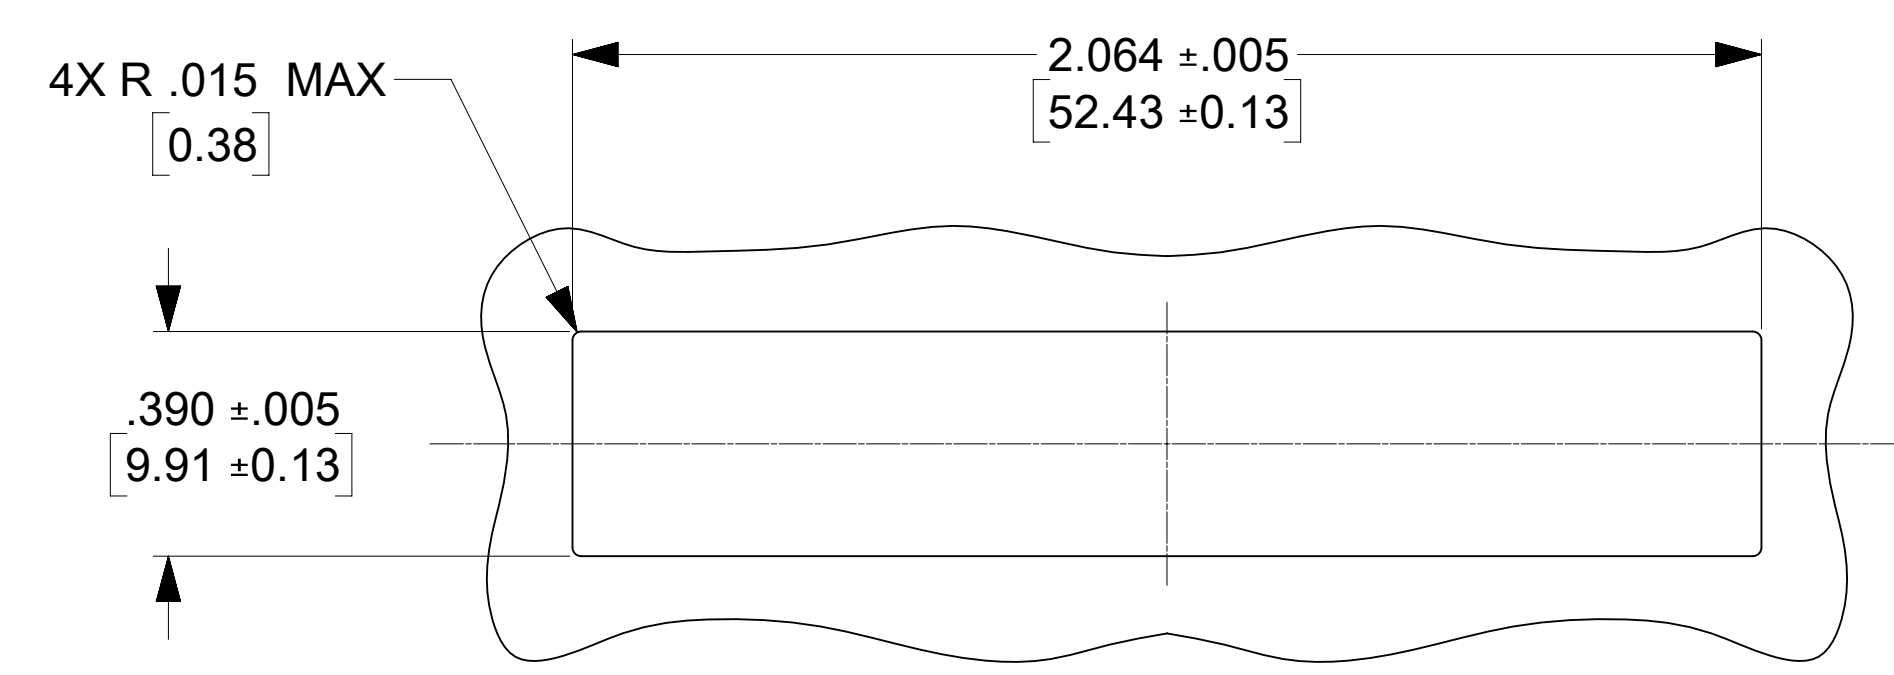

LC 8 PORT ADAPTER P/N	ADAPTER COLOR	SPLIT SLEEVE MATERIAL
106121-0460	GREEN	CERAMIC
106121-0470	BEIGE	
106121-0480	AQUA	

NOTES:
 1. ALL DIMENSIONS ARE FOR REFERENCE.
 2. DUST CAPS SHOWN IN ISO VIEWS ONLY.

THIS DRAWING CONTAINS INFORMATION THAT IS PROPRIETARY TO MOLEX ELECTRONIC TECHNOLOGIES, LLC AND SHOULD NOT BE USED WITHOUT WRITTEN PERMISSION													
DIMENSION UNITS IN/MM		SCALE 3:1		CURRENT REV DESC:									
GENERAL TOLERANCES (UNLESS SPECIFIED)				EC NO: 652962				molex					
4 PLACES ±		±		DRWN: SKRISHNAMU01 2021/05/28									
3 PLACES ±		±		CHK'D: WCHEN 2021/08/24				LC 8 PORT ADAPTER SNAP MOUNT INNER SHUTTERS					
2 PLACES ±		±		APPR: WCHEN 2021/08/24									
1 PLACE ±		±		INITIAL REVISION:				PRODUCT CUSTOMER DRAWING					
0 PLACES ±		±		DRWN: YBELENIY 2012/01/04				DOCUMENT NUMBER		DOC TYPE		DOC PART	
ANGULAR TOL ± °				APPR: WCHEN 2012/02/06				SD-106121-0450		PSD		001	
DRAFT WHERE APPLICABLE MUST REMAIN WITHIN DIMENSIONS				THIRD ANGLE PROJECTION		DRAWING D-SIZE		SERIES 106121		MATERIAL NUMBER SEE TABLE		CUSTOMER GENERAL MARKET	
										SHEET NUMBER 1 OF 1			