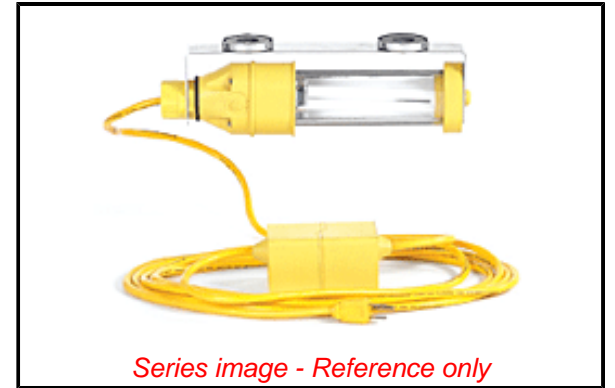

PLEASE CHECK WWW.MOLEX.COM FOR LATEST PART INFORMATION

Part Number: [1301080148](#)
Status: **Active**
Overview: [Wide-Area Lighting Products](#)
Description: Super-Safeway 40W Fluorescent Machine Light, Magnet Mount with 18/3 SJTOOW Cord Type, Overall Cord Length 4.57m (15.0')

Documents:

[Brochure (PDF)](#) [RoHS Certificate of Compliance (PDF)](#)

Agency Certification

CSA LR85374
UL E174254

General

Product Family Portable Lighting
Series [130108](#)
NEMA Configuration NEMA 5-15
Outlet None
Overview [Wide-Area Lighting Products](#)
Product Name Super-Safeway
Type Wide Area Lamps
UPC 78678861255

Physical

Cord Length - Primary 4.57m (15.0')
Cord Length - Secondary N/A
Depth 76.20mm (3.000")
Duty Industrial
Guard Included No
Guard Type N/A
Height 57.15mm (2.250")
Length 798.83mm (31.450")
Material - Globe Clear Polycarbonate
Material - Guard Nitrile Rubber 80 Shore A
Mounting Style Magnetic-Bracket
Packaging Type Carton
Socket Construction N/A

Electrical

Bulb Type Fluorescent
Cord Type - Primary 18/3 SJTOOW
Lamp Type PL-L 40/41
Lamp Wattage - Maximum 40W
Lumens 2970
On/Off Switch Yes
Voltage (Fixture) - Maximum 120VAC 60 HZ

Material Info

Engineering Number 1097-3MM

EU ELV

Not Reviewed

EU RoHS

Not Reviewed

REACH SVHC

Not Reviewed

Halogen-Free

Status

Not Reviewed

For more information, please visit [Contact US](#)

China ROHS

Not Reviewed

ELV

Not Reviewed

RoHS Phthalates

Not Reviewed

Search Parts in this Series

[130108 Series](#)