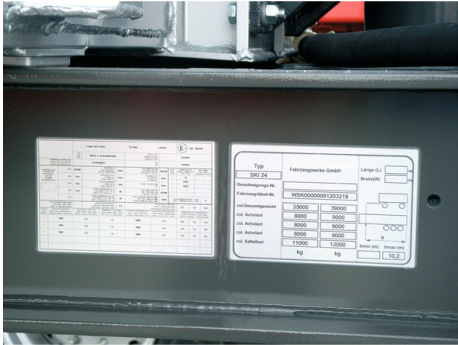

Specification Sheet

Part Number: 558-00346

Pre-printed header striped continuous vinyl rolls come in different header colors, providing a variety of printing options.

The headers can be printed with various ARC FLASH, WARNING And CAUTION headlines to meet OSHA safety standards for identifying electrical panels and equipment.

Signs can be designed in TagPrint Pro labeling software and printed with any HellermannTyton thermal transfer printing system with optional cutter attached.

Adhesive Labels, Solid Color Continuous Roll, 3.0" x 250', VL, Yellow, 250 ft/roll

Article Number 558-00346

Type HT3YE250

Color Yellow (YE)

Quantity Per roll

Product Description Continuous Vinyl Labels are made with UV-stable materials for long outdoor life. The labels are extruded in the actual color and not colored using surface inks for long-term fade resistance. Vinyl labels are provided in continuous rolls so that the markers can be printed and cut to any length using HellermannTyton thermal transfer printing systems. Good for all surface types except powder coat painted or low surface energy substrates such as polypropylene. Test on these surfaces before approving.

Short Description	Adhesive Labels, Solid Color Continuous Roll, 3.0" x 250', VL, Yellow, 250 ft/roll
Global Part Name	HT3YE250-V-YE
Technical Description	Solid Colored Continuous Roll, 3.0" X 250', Vinyl, Yellow
Length L (Imperial)	250.0
Length L (Metric)	76.20
Variant	3.2mil, 50lb bleached kraft paper
Width W (Imperial)	3.0
Width W (Metric)	76.2
Thickness T (Metric)	64.0
Width of Liner (Metric)	76.2
Width of Liner (Imperial)	3.0
Material	Vinyl (V)
Material Shortcut	V
Adhesive	Acrylic