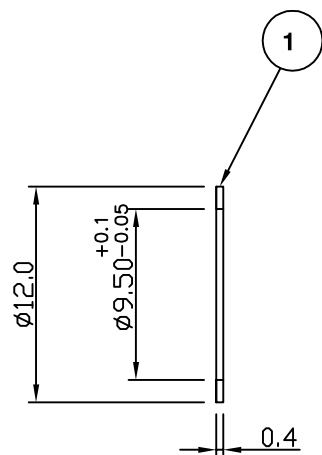

RoHS COMPLIANT

PART	DESCRIPTION
1	Washer

DESCRIPTION OF REVISION	APPVD	ISS	DATE
First Issue	SN	1	16 Aug 02

Cinch Connectivity Solutions
 7-13 Russel Way,
 Widford Industrial Estate,
 Chelmsford, Essex,
 CM1 3AA, UK.
 Tel: +44 (0) 1245 359515
 Fax: +44 (0) 1245 358938

SCALE: Not To Scale
 DIMENSIONS: mm
 TOLERANCES:
 ± 0.2mm unless
 otherwise stated

DRAWN BY: S Nash
 CHECKED BY: P Couzens
 APPROVED BY: P Couzens
 DATE: 16 Aug 02

TITLE:
Washer for F-Type

PART NUMBER:
VF-W
 PAGE: 1 of 1