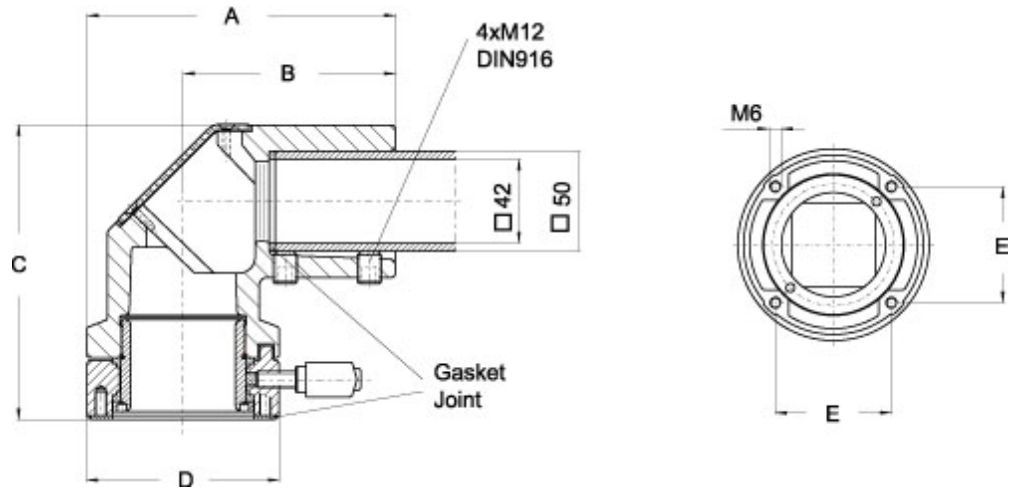

Quality Products. Service Excellence.

Heavy Duty Elbow Coupling *HDSSEL Series*

- Cast Aluminum
- Large thrust flange.
- Fastens with 4 hex socket screws.
- Adjustable torque resistance.
- Features a rotation range of 300°.

Part No.	System	A	B	C	D	E
R147-035-000R	50	154	106	147	96	58
R147-035-200R	80	209	139	190	139	87

Data subject to change without notice

© 2022. Hammond Manufacturing Ltd. All rights reserved.