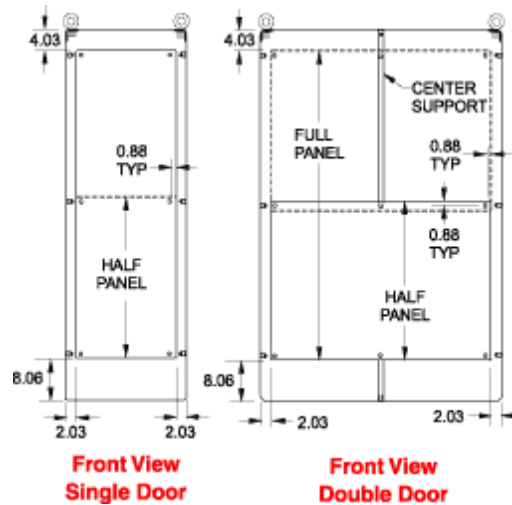

Quality Products. Service Excellence.

Inner Panels

1418FS and HN4FS Series Enclosures

- Formed from 10 gauge or 12 gauge steel.
- All double door width panels are 10 gauge steel.
- Width panels are available in full or half height.
- Depth panels are available in full height only.
- Depth and width panels are provided with all mounting hardware and center support where required.
- Half panel can be mounted in the top or bottom half of the enclosure.
- Finished in white.

Single Door Width Panels

Steel	Galv. Steel			Panel
Part No.	Part No.	Description	Enclosure	Size
60TWF	60TWF	Full Panel	60 x 24	48.00 x 20
60TWH	60TWH	Half Panel		24.87 x 20
72WF	72WF	Full Panel	72 x 24	60.00 x 20
72WH	72WH	Half Panel		30.87 x 20
90YWF	90YWF	Full Panel	90 x 24	78.00 x 20
90YWH	90YWH	Half Panel		39.87 x 20
72XF	72XF	Full Panel	72 x 30	60.00 x 26
72XH	72XH	Half Panel		30.87 x 26
60TYF	60TYF	Full Panel	60 x 36	48.00 x 32
60TYH	60TYH	Half Panel		24.87 x 32
72YF	72YF	Full Panel	72 x 36	60.00 x 32
72YH	72YH	Half Panel		30.87 x 32
90YF	90YF	Full Panel	90 x 36	78.00 x 32
90YH	90YH	Half Panel		39.87 x 32

Double Door Width Panels

Steel	Galv. Steel
-------	-------------

Steel Part No.	Galv. Steel Part No.	Description	Enclosure	Panel Size
60AWFW	60AWFWG	Full Panel	60 x 48	48.00 x 44
60AHW	60AHWG	Half Panel		24.88 x 44
72ZFW	72ZFWG	Full Panel	72 x 48	60.00 x 44
72ZHW	72ZHWG	Half Panel		30.88 x 44
72ZXF	72ZXFG	Full Panel	72 x 60	60.00 x 56
72ZXH	72ZXHG	Half Panel		30.88 x 56
72ZYF	72ZYFG	Full Panel	72 x 72	60.00 x 68
72ZYH	72ZYHG	Half Panel		30.88 x 68
90BFW	90BFWG	Full Panel	90 x 48	78.00 x 44
90BHW	90BHWG	Half Panel		39.88 x 44
90BYF	90BYFG	Full Panel	90 x 72	78.00 x 68
90BYH	90BYHG	Half Panel		39.88 x 68