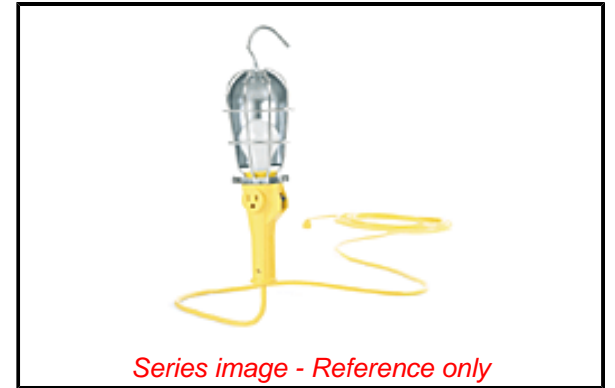

PLEASE CHECK WWW.MOLEX.COM FOR LATEST PART INFORMATION

Part Number: [1301020274](#)
Status: **Active**
Overview: [Hand Lamps](#)
Description: Safeway Phenolic Hand Lamp with 100W, Quick Open Guard, with Switch and Side Outlet, 15.24m (50.0') 16/3 SJTOW

Documents:

[Brochure \(PDF\)](#) [RoHS Certificate of Compliance \(PDF\)](#)

Agency Certification

CSA LR85374

General

Product Family Portable Lighting
 Series [130102](#)
 NEMA Configuration NEMA 5-15
 Outlet Side
 Overview [Hand Lamps](#)
 Product Name Safety Yellow
 Type Hand Lamps
 UPC 78678879466

Physical

Cord Length - Primary 15.24m (50.0')
 Cord Length - Secondary N/A
 Depth 101.60mm (4.000")
 Duty Commercial
 Guard Included Yes
 Guard Type Quick Open
 Height 381.00mm (15.000")
 Length N/A
 Material - Guard #8 Gauge Zinc-plated Steel
 Mounting Style Hand Held
 Packaging Type Carton
 Socket Construction N/A

Electrical

Bulb Type Incandescent
 Cord Type - Primary 16/3 SJTOW
 Lamp Type A21
 Lamp Wattage - Maximum 100W
 Lumens 1000
 On/Off Switch Yes
 Voltage (Fixture) - Maximum 240V

Material Info

Engineering Number 276USB163