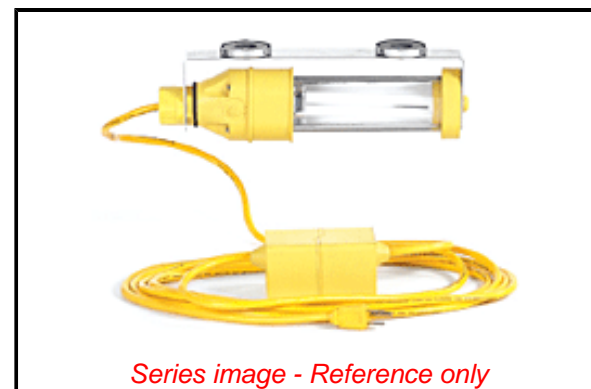

PLEASE CHECK WWW.MOLEX.COM FOR LATEST PART INFORMATION

Part Number: [1301080141](#)
Status: **Active**
Overview: [Wide-Area Lighting Products](#)
Description: Super-Safeway 27W Fluorescent Machine Light Screw Mount with 18/3 SJTOOW, Overall Cord Length 5.49m (18.0')

Documents:

[Brochure (PDF)](#) [RoHS Certificate of Compliance (PDF)](#)

Agency Certification

CSA LR85374
UL E174254

General

Product Family Portable Lighting
Series [130108](#)
NEMA Configuration NEMA 5-15
Outlet None
Overview [Wide-Area Lighting Products](#)
Product Name Super-Safeway
Type Wide Area Lamps
UPC 78678861308

Physical

Cord Length - Primary 7.62m (25.0')
Cord Length - Secondary N/A
Depth 76.20mm (3.000")
Duty Industrial
Guard Included No
Guard Type N/A
Height 57.15mm (2.250")
Length 552.45mm (21.750")
Material - Globe Clear Polycarbonate
Material - Guard Nitrile Rubber 80 Shore A
Mounting Style Screw-Bracket
Packaging Type Carton
Socket Construction N/A

Electrical

Bulb Type Fluorescent
Cord Type - Primary 18/3 SJTOOW
Lamp Type PL-L 27/41
Lamp Wattage - Maximum 27W
Lumens 2000
On/Off Switch Yes
Voltage (Fixture) - Maximum 120VAC 60 HZ

Material Info

Engineering Number 1093-3M

Series image - Reference only

EU ELV

Not Reviewed

EU RoHS

Not Reviewed

REACH SVHC

Not Reviewed

Halogen-Free

Status

Not Reviewed

For more information, please visit [Contact US](#)

China ROHS

Not Reviewed

ELV

Not Reviewed

RoHS Phthalates

Not Reviewed

Search Parts in this Series

[130108 Series](#)