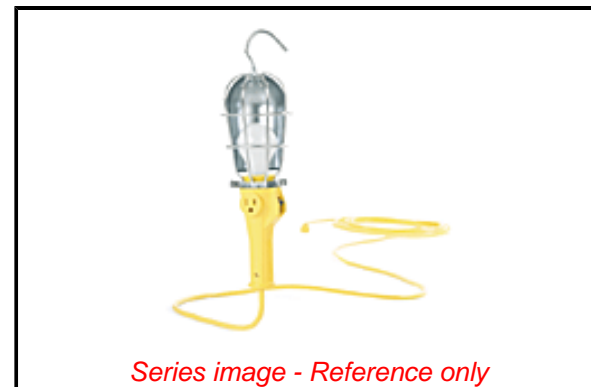

PLEASE CHECK WWW.MOLEX.COM FOR LATEST PART INFORMATION

Part Number: [1301020266](#)
Status: **Active**
Overview: [Hand Lamps](#)
Description: Safeway Phenolic Hand Lamp with 100W, Quick Open Guard, with Switch

Physical

Cord Length - Primary N/A
 Cord Length - Secondary N/A
 Depth 101.60mm (4.000")
 Duty Commercial
 Guard Included Yes
 Guard Type Quick Open
 Height 381.00mm (15.000")
 Length N/A
 Material - Guard #8 Gauge Zinc-plated Steel
 Mounting Style Hand Held
 Packaging Type Carton
 Socket Construction N/A

Electrical

Bulb Type Incandescent
 Lamp Type A21
 Lamp Wattage - Maximum 100W
 Lumens 1000
 On/Off Switch Yes
 Voltage (Fixture) - Maximum 240V

Material Info

Engineering Number 276S

EU ELV

Not Reviewed

EU RoHS