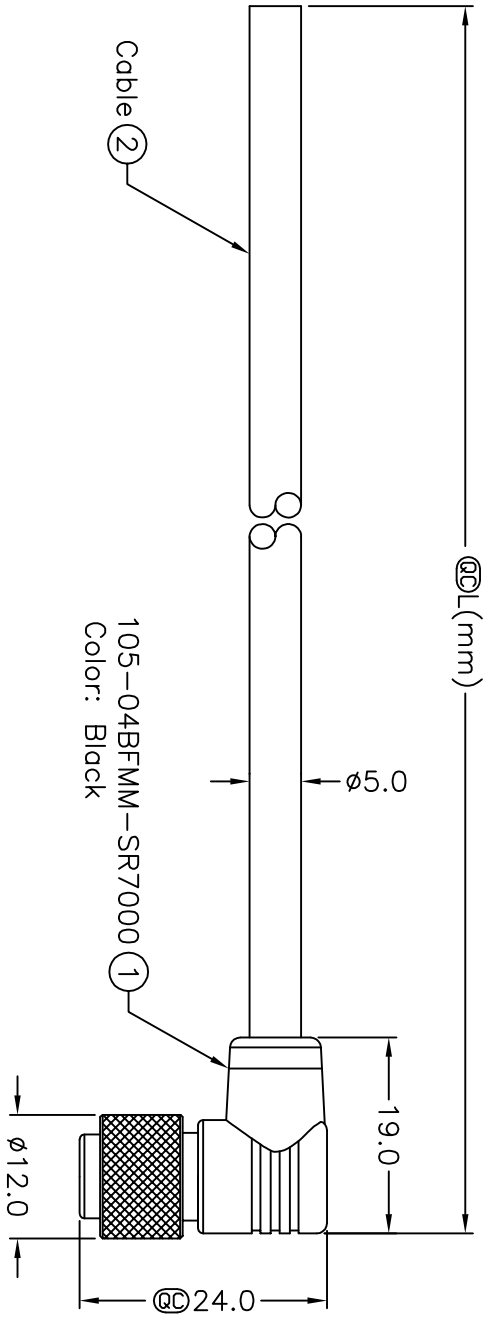

1	2	3	4	5	6	7	8
REV. B	EON NO. LEN-910113~116	DATE 2009/01/08	SIGN Vicky	DESCRIPTION Update the drawing.			

105-04BFMM-SR7000
Color: Black

105-04BFMM-SR7AXX

- XX:01~99Meters
- 01:01Meter
- 02:02Meters
- :
- :
- 99:99Meters

Cable Length(L):01~99Meters

Conn.

4	Green	綠
3	Yellow	黃
2	Brown	棕
1	White	白
Conn.	Wire Color	

Pin Assignments

Pin Out

Front View

UNIT:mm		M10.5 Conn
TOLERANCE		Cable Screw 4P F Conn M Pin
±0.5 mm		

Amphenol LTW
安費諾亮泰企業股份有限公司

ITEM NO	DWG NO	CUSTOMER	DATE
	105-04BFMM-SR7AXX	ALTW	2009/01/08
DRAWN BY	CHECKED BY	APPROVED BY	DATE
Vicky	lvon	Luke	2009/01/08