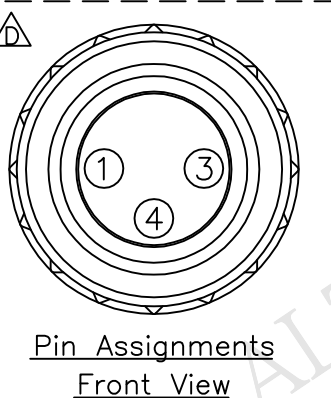

8-03BFFM-SL7AXX  
 XX:01~99Meters  
 01:01Meter  
 02:02Meters  
 :  
 :  
 99:99Meters  
 Cable Length(L):01~99Meters

- Notes:
- \* @C Important Dimension.
  - \* Waterproof Rate:IP67.
  - \* Connector: PU, Black
  - \* Female Pin: Copper Alloy, Gold Plated.
  - \* Cable: UL2464 22AWG\*3C+Talcum, PVC Jacket, UV Resistant, OD=5.0mm, Black
  - \* Cable Length Tolerance: 01M:±40mm  
 02M~05M:±60mm  
 06M~10M:±100mm  
 11M~30M:±200mm  
 31M~99M:±500mm

4	Black	黑
3	Blue	藍
1	Brown	棕
Conn.	Wire Color	
	Pin Out	

UNIT:mm		TITLE		M8 Conn
TOLERANCE				Cable Screw 3P F Conn F Pin
±0.5 mm		SCALE	Free	SHEET 1 OF 1
		REV.	E	SIZE A4
				@C :Inspection Item

**Amphenol LTW**  
 安費諾亮泰企業股份有限公司