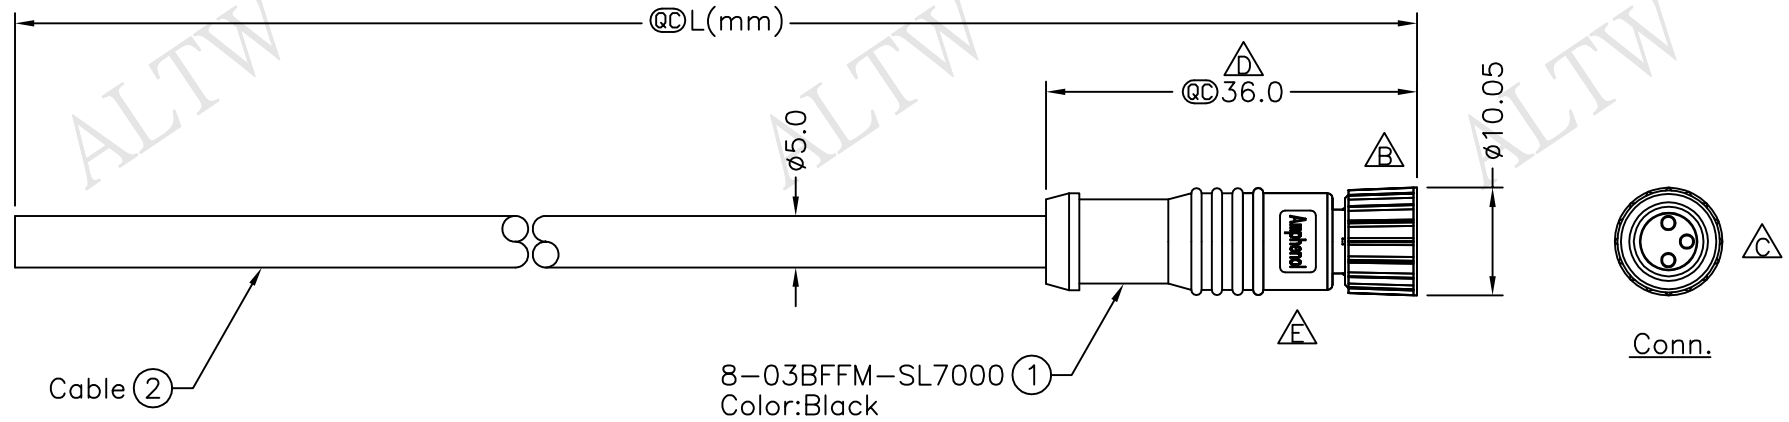

8-03BFFM-SL7AXX  
 XX:01~99Meters  
 01:01Meter  
 02:02Meters  
 :  
 :  
 99:99Meters  
 Cable Length(L):01~99Meters

- Notes:
- \* @C Important Dimension.
  - \* Waterproof Rate:IP67.
  - \* Connector: PU, Black
  - \* Female Pin: Copper Alloy, Gold Plated.
  - \* Cable: UL2464 22AWG\*3C+Talcum, PVC Jacket, UV Resistant, OD=5.0mm, Black
  - \* Cable Length Tolerance: 01M:±40mm  
 02M~05M:±60mm  
 06M~10M:±100mm  
 11M~30M:±200mm  
 31M~99M:±500mm

4	Black	黑
3	Blue	藍
1	Brown	棕
Conn.	Wire Color	
	Pin Out	

UNIT:mm		TITLE		M8 Conn
TOLERANCE				Cable Screw 3P F Conn F Pin
±0.5 mm		SCALE	Free	SHEET 1 OF 1
		REV.	E	SIZE A4
				@C :Inspection Item

**Amphenol LTW**  
 安費諾亮泰企業股份有限公司