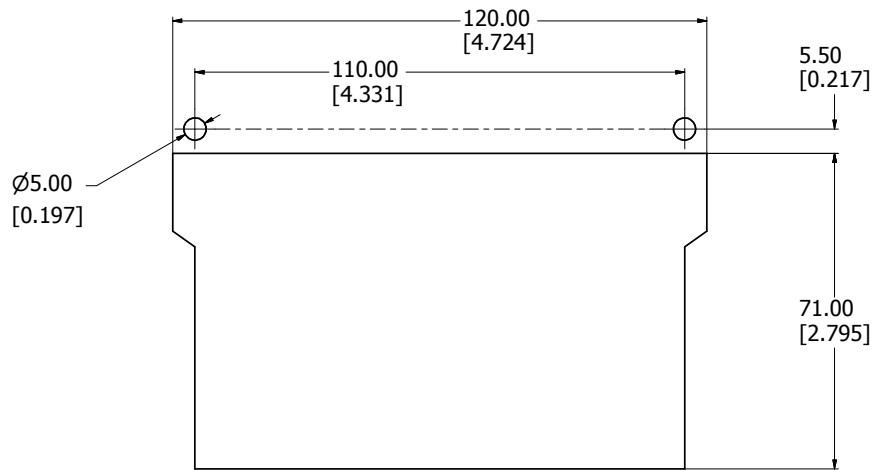

FRONT VIEW

BOTTOM VIEW

MOUNTING OPENING

ISO VIEW WITH HANDLE OPEN

| |
|-------------------------------|
| 1427K |
| Handle Material - ABS Plastic |
| Finish - Tray - Black Plastic |
| - Handle - Grey Plastic |
| Hardware |
| 2 Tension Clips |
| **note handle sold singly |