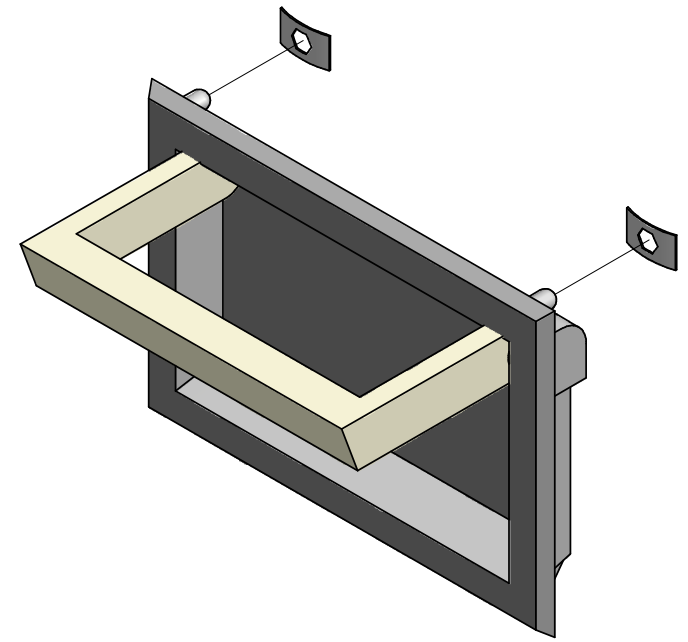

FRONT VIEW

BOTTOM VIEW

MOUNTING OPENING

ISO VIEW WITH HANDLE OPEN

| |
|-------------------------------|
| 1427K |
| Handle Material - ABS Plastic |
| Finish - Tray - Black Plastic |
| - Handle - Grey Plastic |
| Hardware |
| 2 Tension Clips |
| **note handle sold singly |

HAMMOND
MANUFACTURING™

1427K