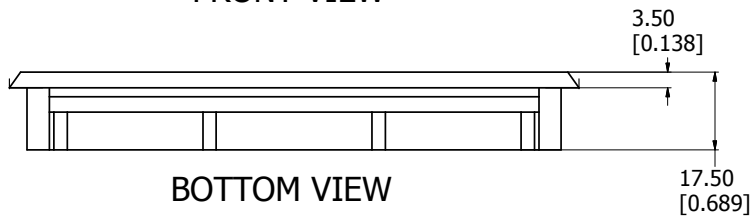

FRONT VIEW

BOTTOM VIEW

MOUNTING OPENING

ISO VIEW WITH HANDLE OPEN

| |
|-------------------------------|
| 1427K |
| Handle Material - ABS Plastic |
| Finish - Tray - Black Plastic |
| - Handle - Grey Plastic |
| Hardware |
| 2 Tension Clips |
| **note handle sold singly |