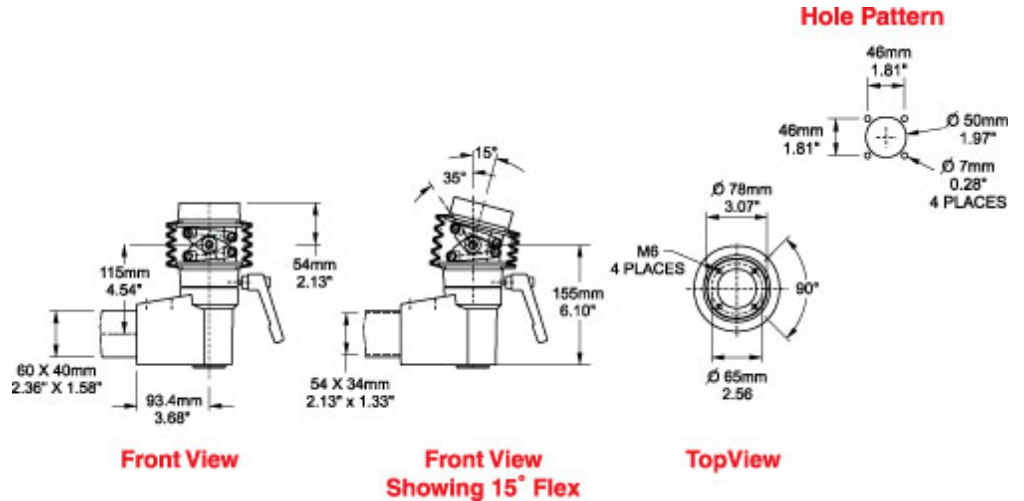

# Tara Plus Tilt Elbow Coupling *TPSSTEC Series*

- Attaches to enclosure.
- Accepts 60x40mm rectangular tube parallel to enclosure top/bottom.
- Die-cast Aluminum G Al Si 12.
- Rotates 300°.
- Features an adjustable tilt. mechanism up to 35°.