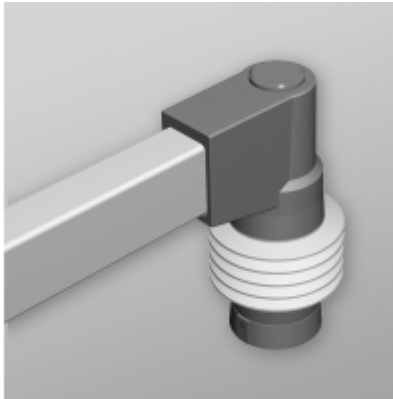

# Tara Plus Tilt Elbow Coupling *TPSSTEC Series*

- Attaches to enclosure.
- Accepts 60x40mm rectangular tube parallel to enclosure top/bottom.
- Die-cast Aluminum G Al Si 12.
- Rotates 300°.
- Features an adjustable tilt. mechanism up to 35°.