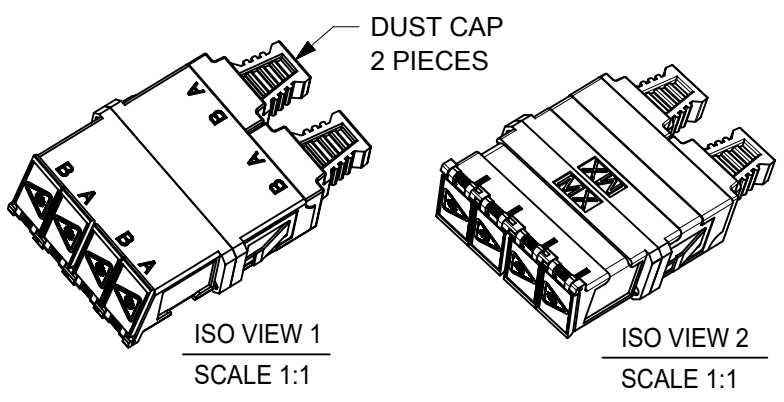

LC QUAD ADAPTER P/N	LC QUAD ADAPTER COLOR	SPLIT SLEEVE MATERIAL
106123-0400	BLUE	ZR
106123-1400	BEIGE	ZR
106126-2400	GREEN	ZR
106123-3400	AQUA	ZR

RECOMMENDED MOUNTING PATTERN
SCALE 1.5:1

- NOTES:
1. ALL DIMENSIONS ARE FOR REFERENCE
 2. DUST CAPS NOT SHOWN ON FRONT, BOTTOM AND RIGHT VIEW.
 3. LC QUAD ADAPTER HAS SC DUPLEX ADAPTER FOOTPRINT.

FUNCTIONAL SYMBOLS $\nabla = 0$ $\nabla = 0$ $\nabla = 0$ DIVISIONAL SYMBOLS 3 PLACES ± 2 PLACES ± 1 PLACE ± 0 PLACES ±	THIS DRAWING CONTAINS INFORMATION THAT IS PROPRIETARY TO MOLEX ELECTRONIC TECHNOLOGIES, LLC AND SHOULD NOT BE USED WITHOUT WRITTEN PERMISSION		CURRENT REV DESC:		
	DIMENSION UNITS	SCALE	EC NO: 689237		
	INCH	3:1	DRWN: JHUANG18	2021/12/10	
	GENERAL TOLERANCES (UNLESS SPECIFIED)		CHKD: IGUMIN	2021/12/21	
ANGULAR TOL ± °		APPR: IGUMIN	2021/12/21	PRODUCT CUSTOMER DRAWING	
INITIAL REVISION:		DRWN: PGIBLIN	2005/12/06	DOCUMENT NUMBER	DOC TYPE
DRAFT WHERE APPLICABLE MUST REMAIN WITHIN DIMENSIONS		THIRD ANGLE PROJECTION	DRAWING	SERIES	MATERIAL NUMBER
			B-SIZE	106123	SEE TABLE
					CUSTOMER
					GENERAL MARKET
					SHEET NUMBER
					1 OF 1