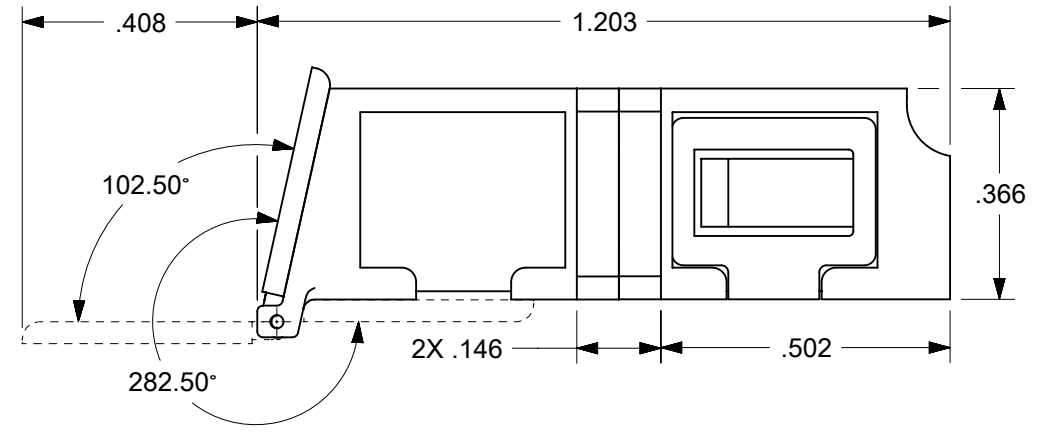

LC QUAD ADAPTER P/N	LC QUAD ADAPTER COLOR	SPLIT SLEEVE MATERIAL
106123-0400	BLUE	ZR
106123-1400	BEIGE	ZR
106126-2400	GREEN	ZR
106123-3400	AQUA	ZR

RECOMMENDED MOUNTING PATTERN
SCALE 1.5:1

- NOTES:
1. ALL DIMENSIONS ARE FOR REFERENCE
 2. DUST CAPS NOT SHOWN ON FRONT, BOTTOM AND RIGHT VIEW.
 3. LC QUAD ADAPTER HAS SC DUPLEX ADAPTER FOOTPRINT.

FUNCTIONAL SYMBOLS $\nabla = 0$ $\nabla = 0$ $\nabla = 0$ DIVISIONAL SYMBOLS 3 PLACES ± 2 PLACES ± 1 PLACE ± 0 PLACES ±	THIS DRAWING CONTAINS INFORMATION THAT IS PROPRIETARY TO MOLEX ELECTRONIC TECHNOLOGIES, LLC AND SHOULD NOT BE USED WITHOUT WRITTEN PERMISSION		CURRENT REV DESC:		
	DIMENSION UNITS	SCALE	EC NO: 689237		
	INCH	3:1	DRWN: JHUANG18	2021/12/10	
	GENERAL TOLERANCES (UNLESS SPECIFIED)		CHKD: IGUMIN	2021/12/21	
ANGULAR TOL ± °		APPR: IGUMIN	2021/12/21	PRODUCT CUSTOMER DRAWING	
INITIAL REVISION:		DRWN: PGIBLIN	2005/12/06	DOCUMENT NUMBER	DOC TYPE
DRAFT WHERE APPLICABLE MUST REMAIN WITHIN DIMENSIONS		THIRD ANGLE PROJECTION	DRAWING	SERIES	MATERIAL NUMBER
			B-SIZE	106123	SEE TABLE
					CUSTOMER
					GENERAL MARKET
					SHEET NUMBER
					1 OF 1