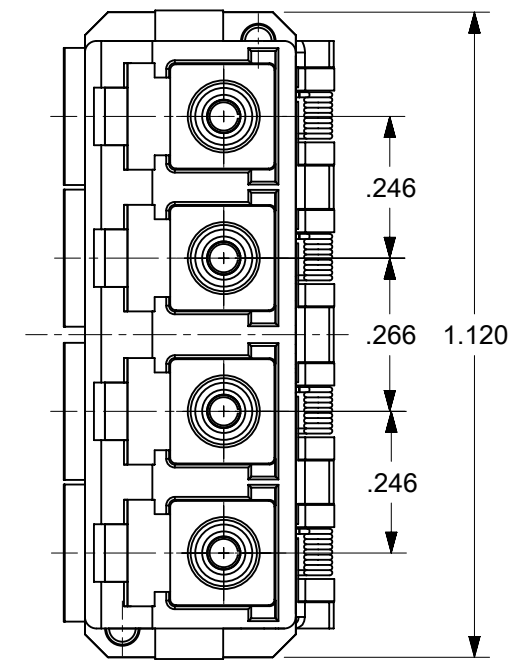

LC QUAD ADAPTER P/N	LC QUAD ADAPTER COLOR	SPLIT SLEEVE MATERIAL
106123-0400	BLUE	ZR
106123-1400	BEIGE	ZR
106126-2400	GREEN	ZR
106123-3400	AQUA	ZR

RECOMMENDED MOUNTING PATTERN
SCALE 1.5:1

- NOTES:
1. ALL DIMENSIONS ARE FOR REFERENCE
 2. DUST CAPS NOT SHOWN ON FRONT, BOTTOM AND RIGHT VIEW.
 3. LC QUAD ADAPTER HAS SC DUPLEX ADAPTER FOOTPRINT.

FUNCTIONAL SYMBOLS $\nabla = 0$ $\nabla = 0$ $\nabla = 0$ DIVISIONAL SYMBOLS 3 PLACES ± 2 PLACES ± 1 PLACE ± 0 PLACES ±	THIS DRAWING CONTAINS INFORMATION THAT IS PROPRIETARY TO MOLEX ELECTRONIC TECHNOLOGIES, LLC AND SHOULD NOT BE USED WITHOUT WRITTEN PERMISSION		CURRENT REV DESC:		
	DIMENSION UNITS	SCALE	EC NO: 689237		
	INCH	3:1	DRWN: JHUANG18	2021/12/10	
	GENERAL TOLERANCES (UNLESS SPECIFIED)		CHKD: IGUMIN	2021/12/21	
ANGULAR TOL ± °		APPR: IGUMIN	2021/12/21	PRODUCT CUSTOMER DRAWING	
INITIAL REVISION:		DRWN: PGIBLIN	2005/12/06	DOCUMENT NUMBER	DOC TYPE
DRAFT WHERE APPLICABLE MUST REMAIN WITHIN DIMENSIONS		THIRD ANGLE PROJECTION	DRAWING	SERIES	MATERIAL NUMBER
			B-SIZE	106123	SEE TABLE
					CUSTOMER
					GENERAL MARKET
					SHEET NUMBER
					1 OF 1