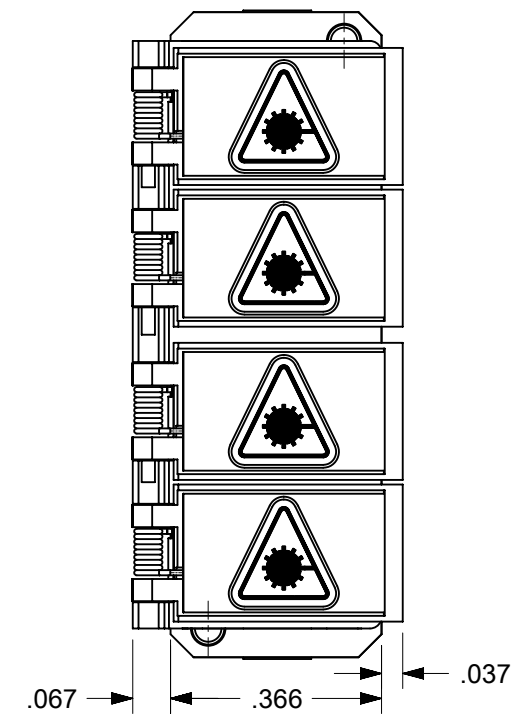

LC QUAD ADAPTER P/N	LC QUAD ADAPTER COLOR	SPLIT SLEEVE MATERIAL
106123-0400	BLUE	ZR
106123-1400	BEIGE	ZR
106126-2400	GREEN	ZR
106123-3400	AQUA	ZR

RECOMMENDED MOUNTING PATTERN
SCALE 1.5:1

- NOTES:
1. ALL DIMENSIONS ARE FOR REFERENCE
 2. DUST CAPS NOT SHOWN ON FRONT, BOTTOM AND RIGHT VIEW.
 3. LC QUAD ADAPTER HAS SC DUPLEX ADAPTER FOOTPRINT.

FUNCTIONAL SYMBOLS $\nabla = 0$ $\nabla = 0$ $\nabla = 0$ DIVISIONAL SYMBOLS 3 PLACES ± 2 PLACES ± 1 PLACE ± 0 PLACES ±	THIS DRAWING CONTAINS INFORMATION THAT IS PROPRIETARY TO MOLEX ELECTRONIC TECHNOLOGIES, LLC AND SHOULD NOT BE USED WITHOUT WRITTEN PERMISSION		CURRENT REV DESC:		
	DIMENSION UNITS	SCALE	EC NO: 689237		
	INCH	3:1	DRWN: JHUANG18	2021/12/10	
	GENERAL TOLERANCES (UNLESS SPECIFIED)		CHKD: IGUMIN	2021/12/21	
ANGULAR TOL ± °		APPR: IGUMIN	2021/12/21	PRODUCT CUSTOMER DRAWING	
INITIAL REVISION:		DRWN: PGIBLIN	2005/12/06	DOCUMENT NUMBER	DOC TYPE
DRAFT WHERE APPLICABLE MUST REMAIN WITHIN DIMENSIONS		THIRD ANGLE PROJECTION	DRAWING	SERIES	MATERIAL NUMBER
			B-SIZE	106123	SEE TABLE
					CUSTOMER
					GENERAL MARKET
					SHEET NUMBER
					1 OF 1