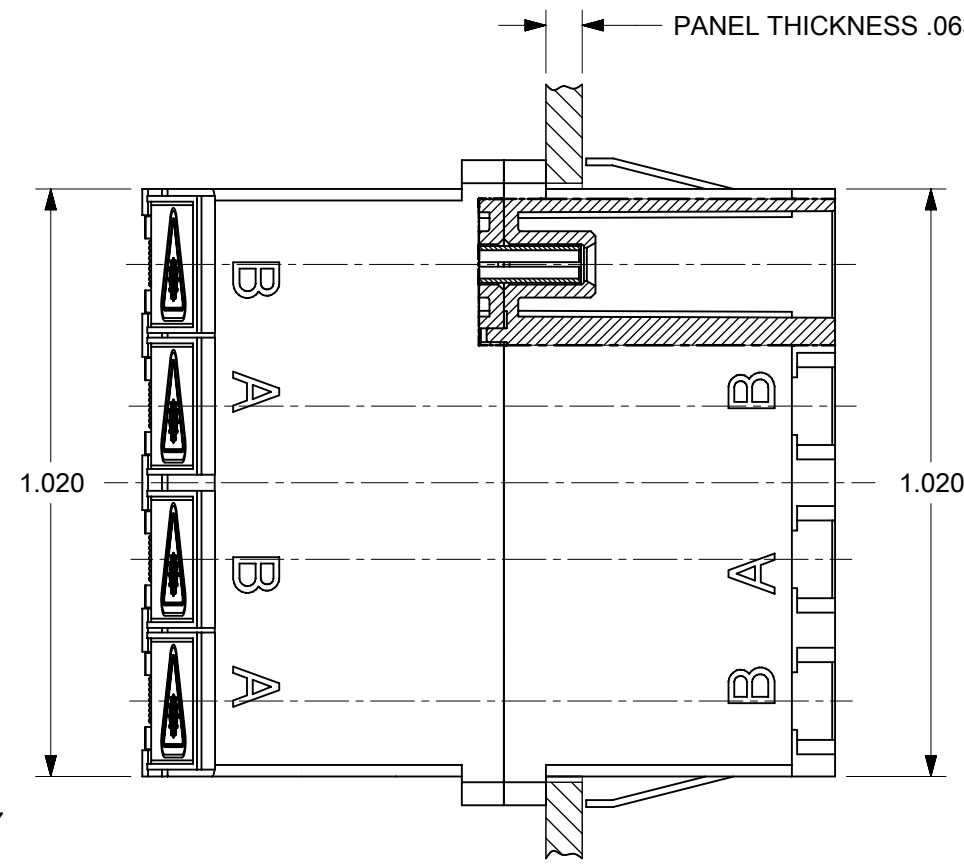

LC QUAD ADAPTER P/N	LC QUAD ADAPTER COLOR	SPLIT SLEEVE MATERIAL
106123-0400	BLUE	ZR
106123-1400	BEIGE	ZR
106126-2400	GREEN	ZR
106123-3400	AQUA	ZR

RECOMMENDED MOUNTING PATTERN
SCALE 1.5:1

- NOTES:
1. ALL DIMENSIONS ARE FOR REFERENCE
 2. DUST CAPS NOT SHOWN ON FRONT, BOTTOM AND RIGHT VIEW.
 3. LC QUAD ADAPTER HAS SC DUPLEX ADAPTER FOOTPRINT.

FUNCTIONAL SYMBOLS $\nabla = 0$ $\nabla = 0$ $\nabla = 0$ DIVISIONAL SYMBOLS 3 PLACES ± 2 PLACES ± 1 PLACE ± 0 PLACES ±	THIS DRAWING CONTAINS INFORMATION THAT IS PROPRIETARY TO MOLEX ELECTRONIC TECHNOLOGIES, LLC AND SHOULD NOT BE USED WITHOUT WRITTEN PERMISSION		CURRENT REV DESC:		
	DIMENSION UNITS	SCALE	EC NO: 689237		
	INCH	3:1	DRWN: JHUANG18	2021/12/10	
	GENERAL TOLERANCES (UNLESS SPECIFIED)		CHKD: IGUMIN	2021/12/21	
ANGULAR TOL ± °		APPR: IGUMIN	2021/12/21	PRODUCT CUSTOMER DRAWING	
INITIAL REVISION:		DRWN: PGIBLIN	2005/12/06	DOCUMENT NUMBER	DOC TYPE
DRAFT WHERE APPLICABLE MUST REMAIN WITHIN DIMENSIONS		THIRD ANGLE PROJECTION	DRAWING	SERIES	MATERIAL NUMBER
			B-SIZE	106123	SEE TABLE
					CUSTOMER
					GENERAL MARKET
					SHEET NUMBER
					1 OF 1