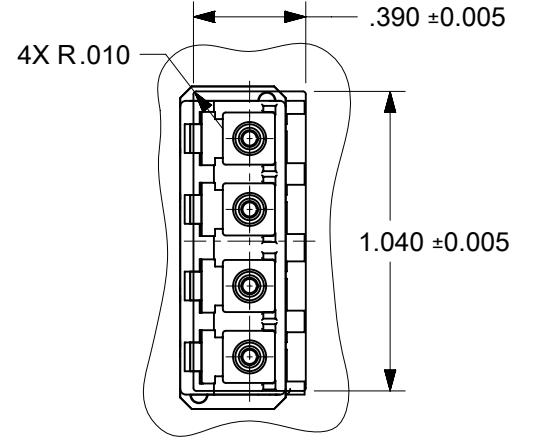

LC QUAD ADAPTER P/N	LC QUAD ADAPTER COLOR	SPLIT SLEEVE MATERIAL
106123-0400	BLUE	ZR
106123-1400	BEIGE	ZR
106126-2400	GREEN	ZR
106123-3400	AQUA	ZR

RECOMMENDED MOUNTING PATTERN
SCALE 1.5:1

- NOTES:
1. ALL DIMENSIONS ARE FOR REFERENCE
 2. DUST CAPS NOT SHOWN ON FRONT, BOTTOM AND RIGHT VIEW.
 3. LC QUAD ADAPTER HAS SC DUPLEX ADAPTER FOOTPRINT.

FUNCTIONAL SYMBOLS $\nabla = 0$ $\nabla = 0$ $\nabla = 0$ DIVISIONAL SYMBOLS 3 PLACES ± 2 PLACES ± 1 PLACE ± 0 PLACES ±	THIS DRAWING CONTAINS INFORMATION THAT IS PROPRIETARY TO MOLEX ELECTRONIC TECHNOLOGIES, LLC AND SHOULD NOT BE USED WITHOUT WRITTEN PERMISSION		CURRENT REV DESC:		
	DIMENSION UNITS	SCALE	EC NO: 689237		
	INCH	3:1	DRWN: JHUANG18	2021/12/10	
	GENERAL TOLERANCES (UNLESS SPECIFIED)		CHKD: IGUMIN	2021/12/21	
ANGULAR TOL ± °		APPR: IGUMIN	2021/12/21	PRODUCT CUSTOMER DRAWING	
INITIAL REVISION:		DRWN: PGIBLIN	2005/12/06	DOCUMENT NUMBER	DOC TYPE
DRAFT WHERE APPLICABLE MUST REMAIN WITHIN DIMENSIONS		THIRD ANGLE PROJECTION	DRAWING	SERIES	MATERIAL NUMBER
			B-SIZE	106123	SEE TABLE
					CUSTOMER
					GENERAL MARKET
					SHEET NUMBER
					1 OF 1