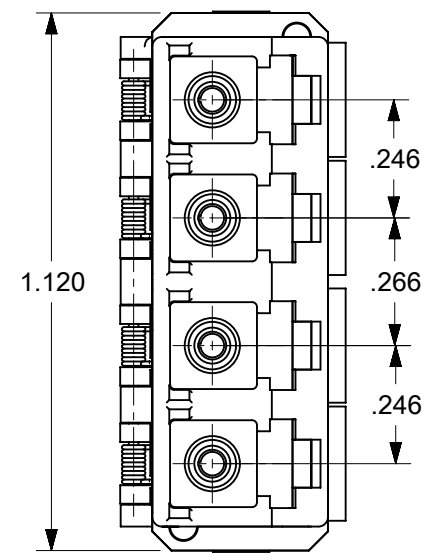

LC QUAD ADAPTER P/N	LC QUAD ADAPTER COLOR	SPLIT SLEEVE MATERIAL
106123-0450	BLUE	ZR
106123-1450	BEIGE	ZR
106123-3450	AQUA	ZR
106123-2430	GREEN	ZR

- NOTES:
1. ALL DIMENSIONS ARE FOR REFERENCE.
 2. DUST CAPS NOT SHOWN ON FRONT, BOTTOM AND RIGHT VIEW.
 3. LC QUAD ADAPTER HAS SC DUPLEX ADAPTER FOOTPRINT.

FUNCTIONAL SYMBOLS E=0 E=0 E=0	THIS DRAWING CONTAINS INFORMATION THAT IS PROPRIETARY TO MOLEX ELECTRONIC TECHNOLOGIES, LLC AND SHOULD NOT BE USED WITHOUT WRITTEN PERMISSION		CURRENT REV DESC:		molex		
	DIMENSION UNITS	SCALE					
	INCH	2.5:1	GENERAL TOLERANCES (UNLESS SPECIFIED)		PRODUCT CUSTOMER DRAWING		
	ANGULAR TOL	± 0.5°	4 PLACES ±		DOCUMENT NUMBER		
DIVISIONAL SYMBOLS	3 PLACES ±	EC NO: 689237		SD-106123-0450			
	2 PLACES ±	DRWN: JHUANG18 2021/12/10		DOC TYPE DOC PART REVISION			
	1 PLACE ±	CHK'D: IGUMIN 2021/12/21		PSD 001 D			
	0 PLACES ±	APPR: IGUMIN 2021/12/21					
		INITIAL REVISION:					
		DRWN: LKATARZIENE 2007/08/24					
		APPR: LKATARZIENE 2007/08/27					
		THIRD ANGLE PROJECTION	DRAWING	SERIES	MATERIAL NUMBER	CUSTOMER	SHEET NUMBER
			B-SIZE	106123	SEE TABLE	GENERAL MARKET	1 OF 1