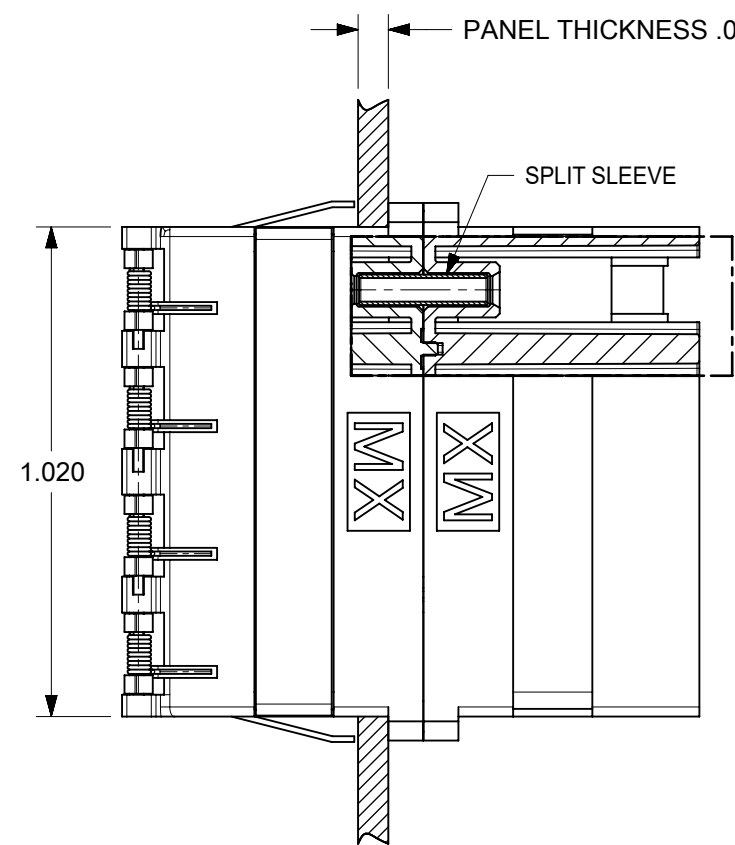

LC QUAD ADAPTER P/N	LC QUAD ADAPTER COLOR	SPLIT SLEEVE MATERIAL
106123-0450	BLUE	ZR
106123-1450	BEIGE	ZR
106123-3450	AQUA	ZR
106123-2430	GREEN	ZR

- NOTES:
1. ALL DIMENSIONS ARE FOR REFERENCE.
 2. DUST CAPS NOT SHOWN ON FRONT, BOTTOM AND RIGHT VIEW.
 3. LC QUAD ADAPTER HAS SC DUPLEX ADAPTER FOOTPRINT.

FUNCTIONAL SYMBOLS E=0 E=0 E=0	THIS DRAWING CONTAINS INFORMATION THAT IS PROPRIETARY TO MOLEX ELECTRONIC TECHNOLOGIES, LLC AND SHOULD NOT BE USED WITHOUT WRITTEN PERMISSION		CURRENT REV DESC:		molex		
	DIMENSION UNITS	SCALE					
	INCH	2.5:1	GENERAL TOLERANCES (UNLESS SPECIFIED)		PRODUCT CUSTOMER DRAWING		
	ANGULAR TOL	± 0.5°	4 PLACES ±		DOCUMENT NUMBER		
DIVISIONAL SYMBOLS	3 PLACES ±	EC NO: 689237		SD-106123-0450			
	2 PLACES ±	DRWN: JHUANG18 2021/12/10		DOC TYPE DOC PART REVISION			
	1 PLACE ±	CHK'D: IGUMIN 2021/12/21		PSD 001 D			
	0 PLACES ±	APPR: IGUMIN 2021/12/21					
		INITIAL REVISION:					
		DRWN: LKATARZIENE 2007/08/24					
		APPR: LKATARZIENE 2007/08/27					
		THIRD ANGLE PROJECTION	DRAWING	SERIES	MATERIAL NUMBER	CUSTOMER	SHEET NUMBER
			B-SIZE	106123	SEE TABLE	GENERAL MARKET	1 OF 1