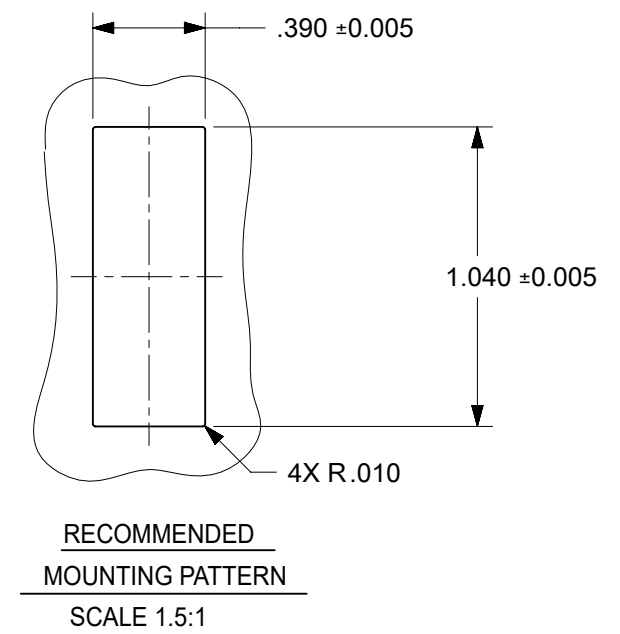

LC QUAD ADAPTER P/N	LC QUAD ADAPTER COLOR	SPLIT SLEEVE MATERIAL
106123-0450	BLUE	ZR
106123-1450	BEIGE	ZR
106123-3450	AQUA	ZR
106123-2430	GREEN	ZR

- NOTES:
1. ALL DIMENSIONS ARE FOR REFERENCE.
 2. DUST CAPS NOT SHOWN ON FRONT, BOTTOM AND RIGHT VIEW.
 3. LC QUAD ADAPTER HAS SC DUPLEX ADAPTER FOOTPRINT.

FUNCTIONAL SYMBOLS E=0 E=0 E=0	THIS DRAWING CONTAINS INFORMATION THAT IS PROPRIETARY TO MOLEX ELECTRONIC TECHNOLOGIES, LLC AND SHOULD NOT BE USED WITHOUT WRITTEN PERMISSION		CURRENT REV DESC:		molex		
	DIMENSION UNITS	SCALE					
	INCH	2.5:1	GENERAL TOLERANCES (UNLESS SPECIFIED)		PRODUCT CUSTOMER DRAWING		
	ANGULAR TOL	± 0.5°	4 PLACES ±		DOCUMENT NUMBER		
DIVISIONAL SYMBOLS	3 PLACES ±	EC NO: 689237		SD-106123-0450			
	2 PLACES ±	DRWN: JHUANG18 2021/12/10		DOC TYPE DOC PART REVISION			
	1 PLACE ±	CHK'D: IGUMIN 2021/12/21		PSD 001 D			
	0 PLACES ±	APPR: IGUMIN 2021/12/21					
		INITIAL REVISION:					
		DRWN: LKATARZIENE 2007/08/24					
		APPR: LKATARZIENE 2007/08/27					
		THIRD ANGLE PROJECTION	DRAWING	SERIES	MATERIAL NUMBER	CUSTOMER	SHEET NUMBER
			B-SIZE	106123	SEE TABLE	GENERAL MARKET	1 OF 1