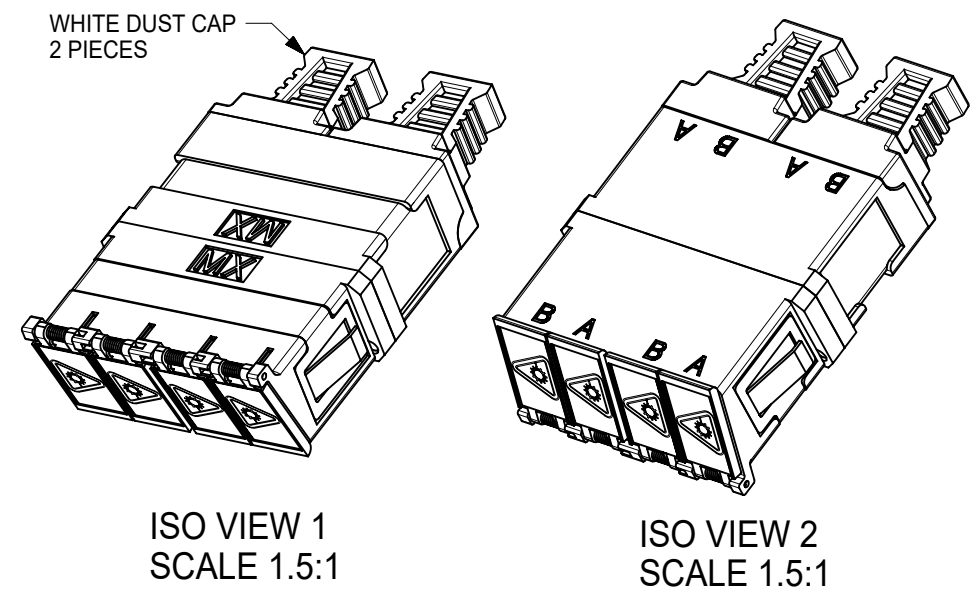

LC QUAD ADAPTER P/N	LC QUAD ADAPTER COLOR	SPLIT SLEEVE MATERIAL
106123-0450	BLUE	ZR
106123-1450	BEIGE	ZR
106123-3450	AQUA	ZR
106123-2430	GREEN	ZR

- NOTES:
1. ALL DIMENSIONS ARE FOR REFERENCE.
 2. DUST CAPS NOT SHOWN ON FRONT, BOTTOM AND RIGHT VIEW.
 3. LC QUAD ADAPTER HAS SC DUPLEX ADAPTER FOOTPRINT.

FUNCTIONAL SYMBOLS E=0 E=0 E=0	THIS DRAWING CONTAINS INFORMATION THAT IS PROPRIETARY TO MOLEX ELECTRONIC TECHNOLOGIES, LLC AND SHOULD NOT BE USED WITHOUT WRITTEN PERMISSION		CURRENT REV DESC:		molex		
	DIMENSION UNITS	SCALE					
	INCH	2.5:1	GENERAL TOLERANCES (UNLESS SPECIFIED)		PRODUCT CUSTOMER DRAWING		
	ANGULAR TOL	± 0.5°	4 PLACES ±		DOCUMENT NUMBER		
DIVISIONAL SYMBOLS	3 PLACES ±	EC NO: 689237		SD-106123-0450			
	2 PLACES ±	DRWN: JHUANG18 2021/12/10		DOC TYPE DOC PART REVISION			
	1 PLACE ±	CHK'D: IGUMIN 2021/12/21		PSD 001 D			
	0 PLACES ±	APPR: IGUMIN 2021/12/21					
		INITIAL REVISION:					
		DRWN: LKATARZIENE 2007/08/24					
		APPR: LKATARZIENE 2007/08/27					
		THIRD ANGLE PROJECTION	DRAWING	SERIES	MATERIAL NUMBER	CUSTOMER	SHEET NUMBER
			B-SIZE	106123	SEE TABLE	GENERAL MARKET	1 OF 1