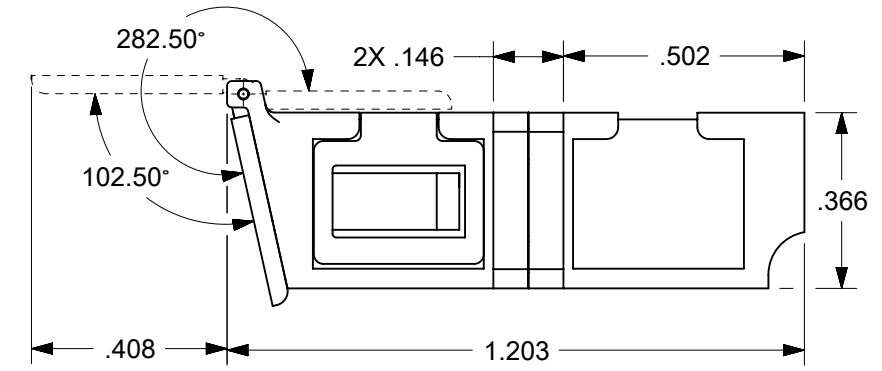

LC QUAD ADAPTER P/N	LC QUAD ADAPTER COLOR	SPLIT SLEEVE MATERIAL
106123-0450	BLUE	ZR
106123-1450	BEIGE	ZR
106123-3450	AQUA	ZR
106123-2430	GREEN	ZR

- NOTES:
1. ALL DIMENSIONS ARE FOR REFERENCE.
 2. DUST CAPS NOT SHOWN ON FRONT, BOTTOM AND RIGHT VIEW.
 3. LC QUAD ADAPTER HAS SC DUPLEX ADAPTER FOOTPRINT.

FUNCTIONAL SYMBOLS E=0 E=0 E=0	THIS DRAWING CONTAINS INFORMATION THAT IS PROPRIETARY TO MOLEX ELECTRONIC TECHNOLOGIES, LLC AND SHOULD NOT BE USED WITHOUT WRITTEN PERMISSION		CURRENT REV DESC:		molex		
	DIMENSION UNITS	SCALE					
	INCH	2.5:1	GENERAL TOLERANCES (UNLESS SPECIFIED)		PRODUCT CUSTOMER DRAWING		
	ANGULAR TOL	± 0.5°	4 PLACES ±		DOCUMENT NUMBER		
DIVISIONAL SYMBOLS	3 PLACES ±	EC NO: 689237		SD-106123-0450			
	2 PLACES ±	DRWN: JHUANG18 2021/12/10		DOC TYPE DOC PART REVISION			
	1 PLACE ±	CHK'D: IGUMIN 2021/12/21		PSD 001 D			
	0 PLACES ±	APPR: IGUMIN 2021/12/21					
		INITIAL REVISION:					
		DRWN: LKATARZIENE 2007/08/24					
		APPR: LKATARZIENE 2007/08/27					
		THIRD ANGLE PROJECTION	DRAWING	SERIES	MATERIAL NUMBER	CUSTOMER	SHEET NUMBER
			B-SIZE	106123	SEE TABLE	GENERAL MARKET	1 OF 1