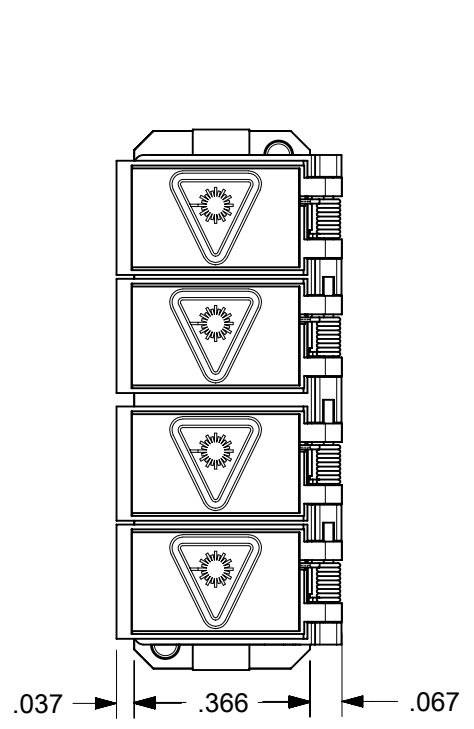

LC QUAD ADAPTER P/N	LC QUAD ADAPTER COLOR	SPLIT SLEEVE MATERIAL
106123-0450	BLUE	ZR
106123-1450	BEIGE	ZR
106123-3450	AQUA	ZR
106123-2430	GREEN	ZR

- NOTES:
1. ALL DIMENSIONS ARE FOR REFERENCE.
 2. DUST CAPS NOT SHOWN ON FRONT, BOTTOM AND RIGHT VIEW.
 3. LC QUAD ADAPTER HAS SC DUPLEX ADAPTER FOOTPRINT.

FUNCTIONAL SYMBOLS E=0 E=0 E=0	THIS DRAWING CONTAINS INFORMATION THAT IS PROPRIETARY TO MOLEX ELECTRONIC TECHNOLOGIES, LLC AND SHOULD NOT BE USED WITHOUT WRITTEN PERMISSION		CURRENT REV DESC:		molex		
	DIMENSION UNITS	SCALE					
	INCH	2.5:1	GENERAL TOLERANCES (UNLESS SPECIFIED)		PRODUCT CUSTOMER DRAWING		
	ANGULAR TOL	± 0.5°	4 PLACES ±		DOCUMENT NUMBER		
DIVISIONAL SYMBOLS	3 PLACES ±	EC NO: 689237		SD-106123-0450			
	2 PLACES ±	DRWN: JHUANG18 2021/12/10		DOC TYPE DOC PART REVISION			
	1 PLACE ±	CHK'D: IGUMIN 2021/12/21		PSD 001 D			
	0 PLACES ±	APPR: IGUMIN 2021/12/21					
		INITIAL REVISION:					
		DRWN: LKATARZIENE 2007/08/24					
		APPR: LKATARZIENE 2007/08/27					
		THIRD ANGLE PROJECTION	DRAWING	SERIES	MATERIAL NUMBER	CUSTOMER	SHEET NUMBER
			B-SIZE	106123	SEE TABLE	GENERAL MARKET	1 OF 1