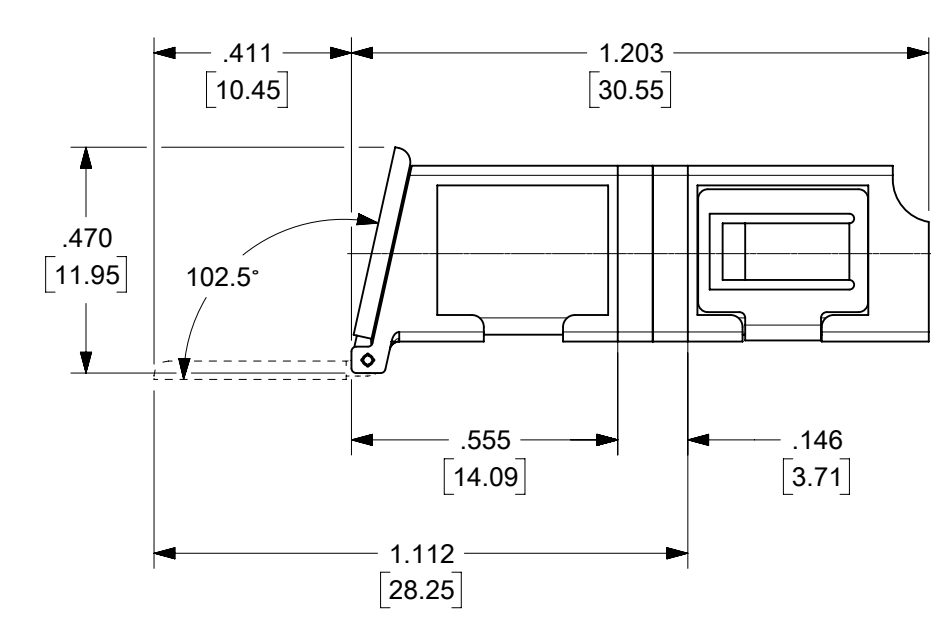

LC 8 PORT ADAPTER		SPLIT SLEEVE MATERIAL
P/N	COLOR	
106121-0300	BLUE	CERAMIC
106121-0302	BEIGE	
106121-0303	AQUA	

ISO VIEW

NOTES:  
 1. ALL DIMENSIONS ARE FOR REFERENCE.  
 2. DUST CAPS SHOWN IN ISO VIEW ONLY.

THIS DRAWING CONTAINS INFORMATION THAT IS PROPRIETARY TO MOLEX ELECTRONIC TECHNOLOGIES, LLC AND SHOULD NOT BE USED WITHOUT WRITTEN PERMISSION									
DIMENSION UNITS		SCALE		CURRENT REV DESC:					
IN/MM		2.5:1							
GENERAL TOLERANCES (UNLESS SPECIFIED)				EC NO: 652962					
4 PLACES ±		±		DRWN: SKRISHNAMU01 2021/05/28					
3 PLACES ±		±		CHK'D: WCHEN 2021/08/24					
2 PLACES ±		±		APPR: WCHEN 2021/08/24					
1 PLACE ±		±		INITIAL REVISION:					
0 PLACES ±		±		DRWN: YBELENIY 2011/09/07					
ANGULAR TOL ± °		°		APPR: WCHEN 2012/02/06					
DRAFT WHERE APPLICABLE MUST REMAIN WITHIN DIMENSIONS				THIRD ANGLE PROJECTION		DRAWING		SERIES	
				C-SIZE		106121			
DOCUMENT STATUS				P1		RELEASE DATE		2021/08/24 01:00:40	
moLEX				LC 8 PORT ADAPTER SNAP MOUNT W/SHUTTERS					
PRODUCT CUSTOMER DRAWING									
DOCUMENT NUMBER				DOC TYPE		DOC PART		REVISION	
SD-106121-0300				PSD		001		D	
MATERIAL NUMBER				CUSTOMER		SHEET NUMBER			
SEE TABLE				GENERAL MARKET		1 OF 1			