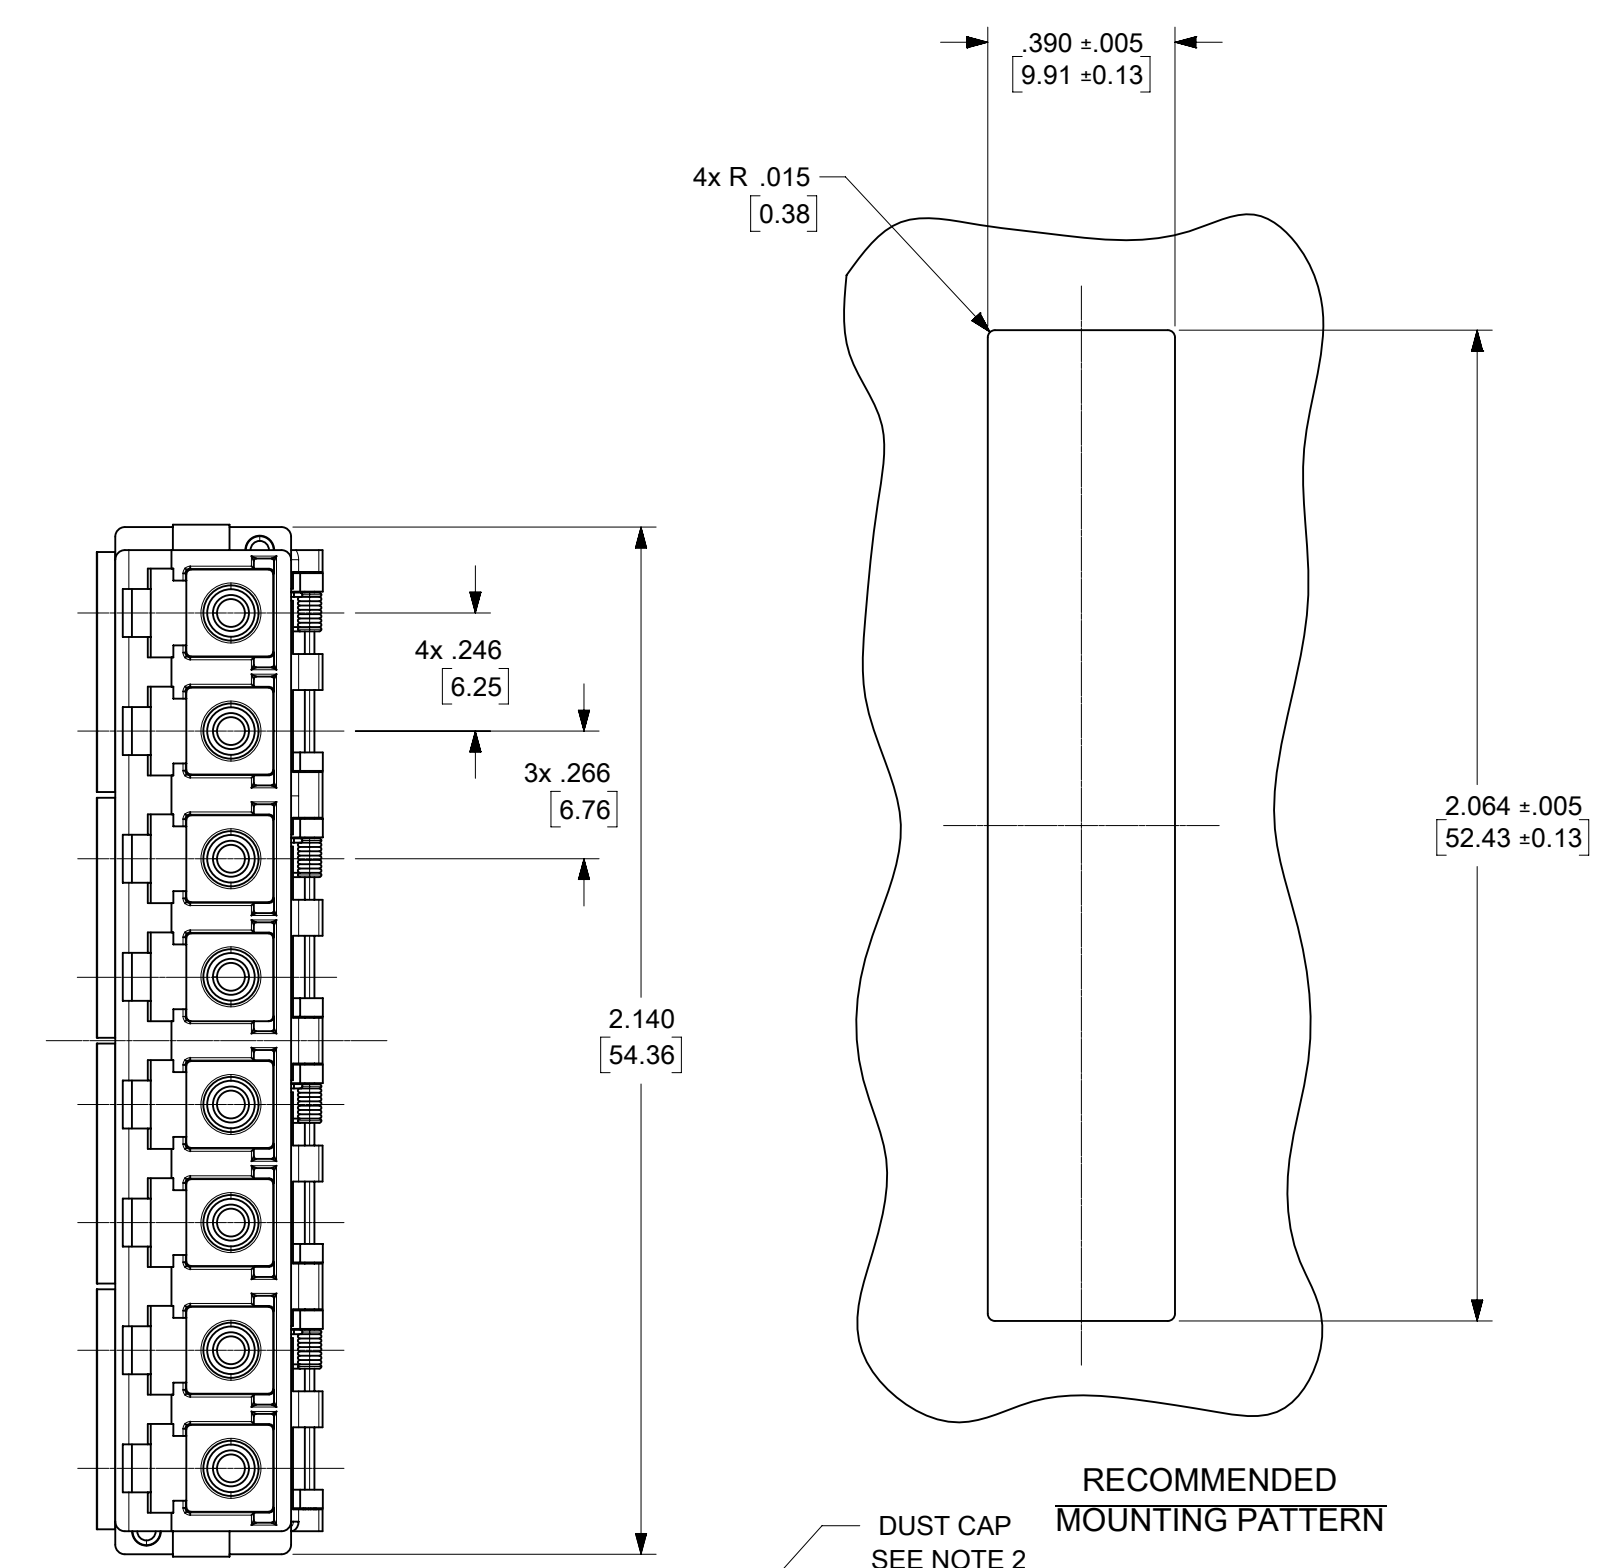

LC 8 PORT ADAPTER		SPLIT SLEEVE MATERIAL
P/N	COLOR	
106121-0300	BLUE	CERAMIC
106121-0302	BEIGE	
106121-0303	AQUA	

ISO VIEW

NOTES:  
 1. ALL DIMENSIONS ARE FOR REFERENCE.  
 2. DUST CAPS SHOWN IN ISO VIEW ONLY.

THIS DRAWING CONTAINS INFORMATION THAT IS PROPRIETARY TO MOLEX ELECTRONIC TECHNOLOGIES, LLC AND SHOULD NOT BE USED WITHOUT WRITTEN PERMISSION									
DIMENSION UNITS		SCALE		CURRENT REV DESC:					
IN/MM		2.5:1							
GENERAL TOLERANCES (UNLESS SPECIFIED)				EC NO: 652962					
4 PLACES ±		±		DRWN: SKRISHNAMU01 2021/05/28					
3 PLACES ±		±		CHK'D: WCHEN 2021/08/24					
2 PLACES ±		±		APPR: WCHEN 2021/08/24					
1 PLACE ±		±		INITIAL REVISION:					
0 PLACES ±		±		DRWN: YBELENIY 2011/09/07					
ANGULAR TOL ± °		°		APPR: WCHEN 2012/02/06					
DRAFT WHERE APPLICABLE MUST REMAIN WITHIN DIMENSIONS				THIRD ANGLE PROJECTION		DRAWING		SERIES	
				C-SIZE		106121			
DOCUMENT STATUS				P1		RELEASE DATE		2021/08/24 01:00:40	
moLEX				LC 8 PORT ADAPTER SNAP MOUNT W/SHUTTERS					
PRODUCT CUSTOMER DRAWING									
DOCUMENT NUMBER				DOC TYPE		DOC PART		REVISION	
SD-106121-0300				PSD		001		D	
MATERIAL NUMBER				CUSTOMER		SHEET NUMBER			
SEE TABLE				GENERAL MARKET		1 OF 1			