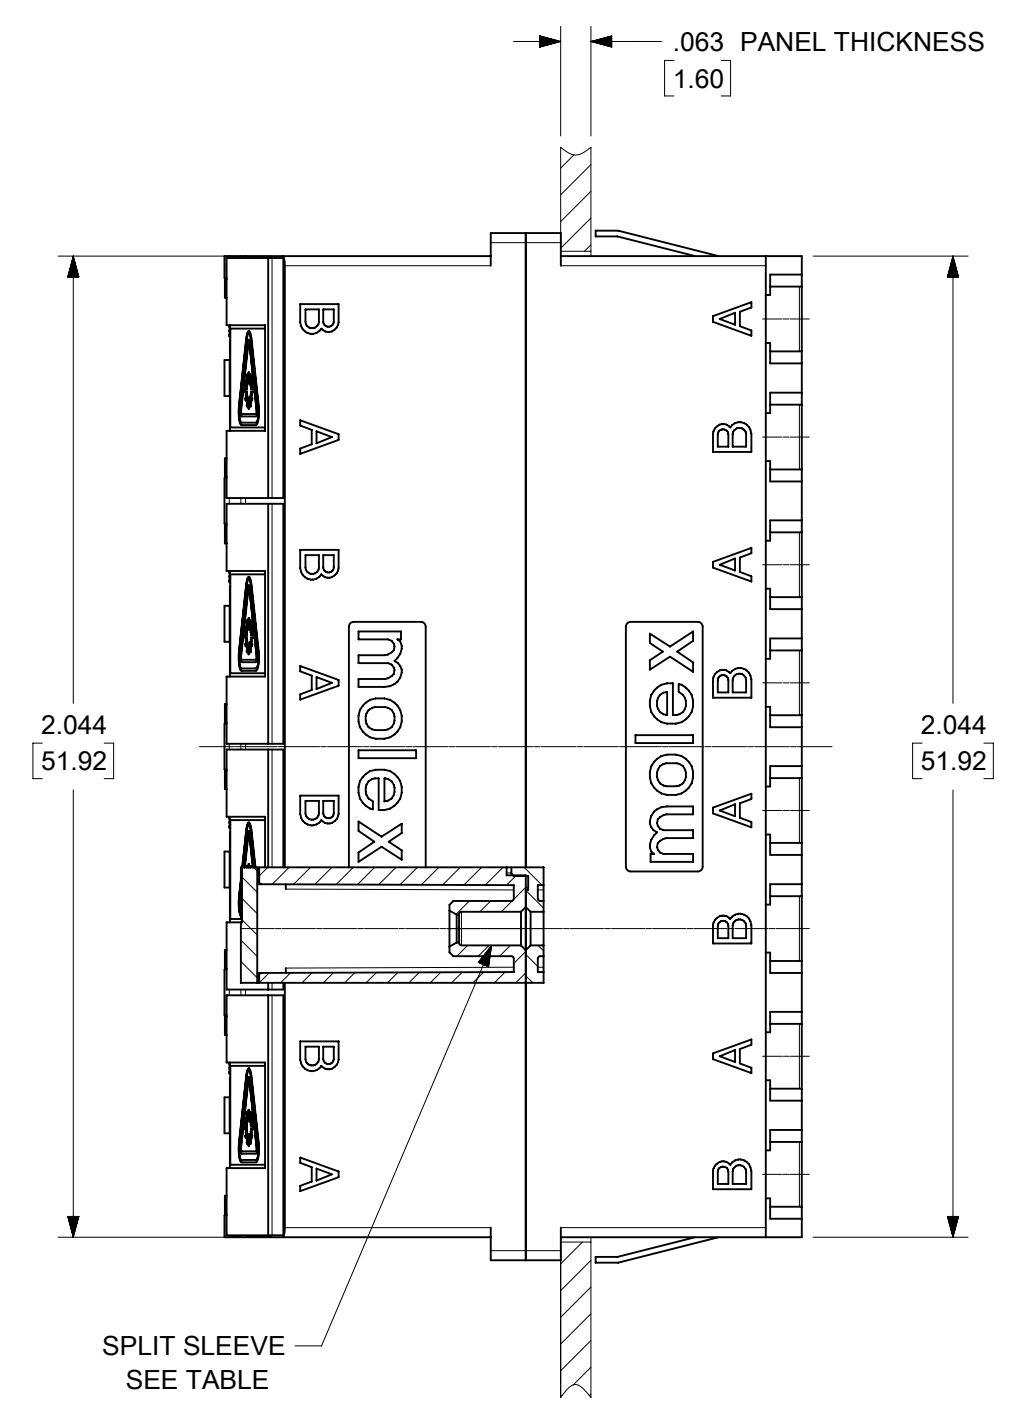

LC 8 PORT ADAPTER		SPLIT SLEEVE MATERIAL
P/N	COLOR	
106121-0300	BLUE	CERAMIC
106121-0302	BEIGE	
106121-0303	AQUA	

ISO VIEW

NOTES:  
 1. ALL DIMENSIONS ARE FOR REFERENCE.  
 2. DUST CAPS SHOWN IN ISO VIEW ONLY.

THIS DRAWING CONTAINS INFORMATION THAT IS PROPRIETARY TO MOLEX ELECTRONIC TECHNOLOGIES, LLC AND SHOULD NOT BE USED WITHOUT WRITTEN PERMISSION									
DIMENSION UNITS		SCALE		CURRENT REV DESC:					
IN/MM		2.5:1							
GENERAL TOLERANCES (UNLESS SPECIFIED)				EC NO: 652962					
4 PLACES ±		±		DRWN: SKRISHNAMU01 2021/05/28					
3 PLACES ±		±		CHK'D: WCHEN 2021/08/24					
2 PLACES ±		±		APPR: WCHEN 2021/08/24					
1 PLACE ±		±		INITIAL REVISION:					
0 PLACES ±		±		DRWN: YBELENIY 2011/09/07					
ANGULAR TOL ± °		°		APPR: WCHEN 2012/02/06					
DRAFT WHERE APPLICABLE MUST REMAIN WITHIN DIMENSIONS				THIRD ANGLE PROJECTION		DRAWING		SERIES	
				C-SIZE		106121			
DOCUMENT STATUS				P1		RELEASE DATE		2021/08/24 01:00:40	
moLEX				LC 8 PORT ADAPTER SNAP MOUNT W/SHUTTERS					
PRODUCT CUSTOMER DRAWING									
DOCUMENT NUMBER				DOC TYPE		DOC PART		REVISION	
SD-106121-0300				PSD		001		D	
MATERIAL NUMBER				CUSTOMER		SHEET NUMBER			
SEE TABLE				GENERAL MARKET		1 OF 1			