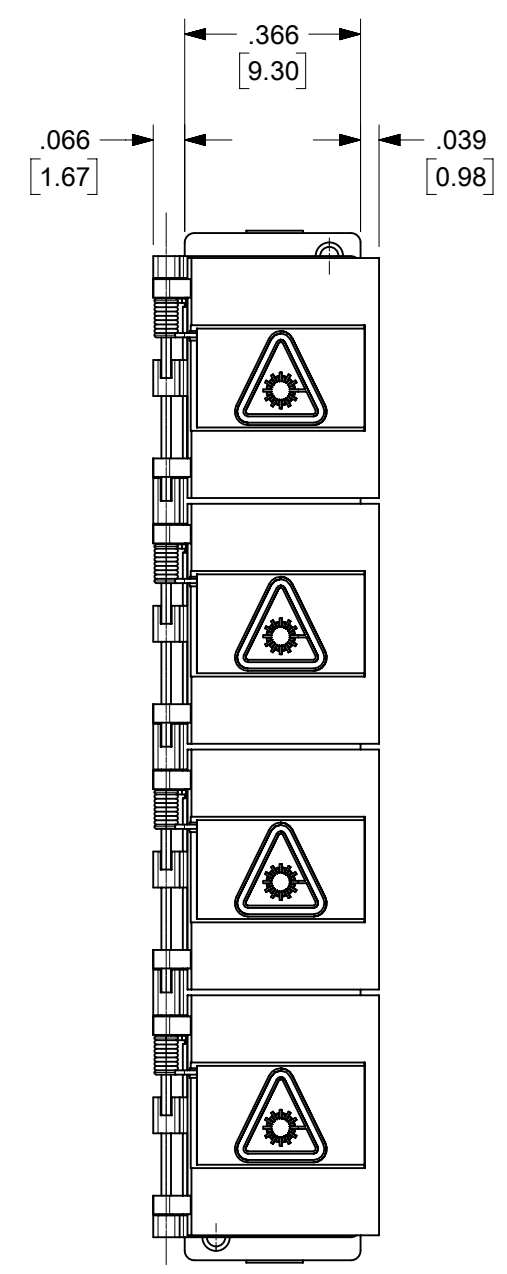

LC 8 PORT ADAPTER		SPLIT SLEEVE MATERIAL
P/N	COLOR	
106121-0300	BLUE	CERAMIC
106121-0302	BEIGE	
106121-0303	AQUA	

ISO VIEW

NOTES:  
 1. ALL DIMENSIONS ARE FOR REFERENCE.  
 2. DUST CAPS SHOWN IN ISO VIEW ONLY.

THIS DRAWING CONTAINS INFORMATION THAT IS PROPRIETARY TO MOLEX ELECTRONIC TECHNOLOGIES, LLC AND SHOULD NOT BE USED WITHOUT WRITTEN PERMISSION									
DIMENSION UNITS		SCALE		CURRENT REV DESC:					
IN/MM		2.5:1							
GENERAL TOLERANCES (UNLESS SPECIFIED)				EC NO: 652962					
4 PLACES ±		±		DRWN: SKRISHNAMU01 2021/05/28					
3 PLACES ±		±		CHK'D: WCHEN 2021/08/24					
2 PLACES ±		±		APPR: WCHEN 2021/08/24					
1 PLACE ±		±		INITIAL REVISION:					
0 PLACES ±		±		DRWN: YBELENIY 2011/09/07					
ANGULAR TOL ± °		°		APPR: WCHEN 2012/02/06					
DRAFT WHERE APPLICABLE MUST REMAIN WITHIN DIMENSIONS				THIRD ANGLE PROJECTION		DRAWING		SERIES	
				C-SIZE		106121			
DOCUMENT STATUS				P1		RELEASE DATE		2021/08/24 01:00:40	
moLEX				LC 8 PORT ADAPTER SNAP MOUNT W/SHUTTERS					
PRODUCT CUSTOMER DRAWING									
DOCUMENT NUMBER				DOC TYPE		DOC PART		REVISION	
SD-106121-0300				PSD		001		D	
MATERIAL NUMBER				CUSTOMER		SHEET NUMBER			
SEE TABLE				GENERAL MARKET		1 OF 1			