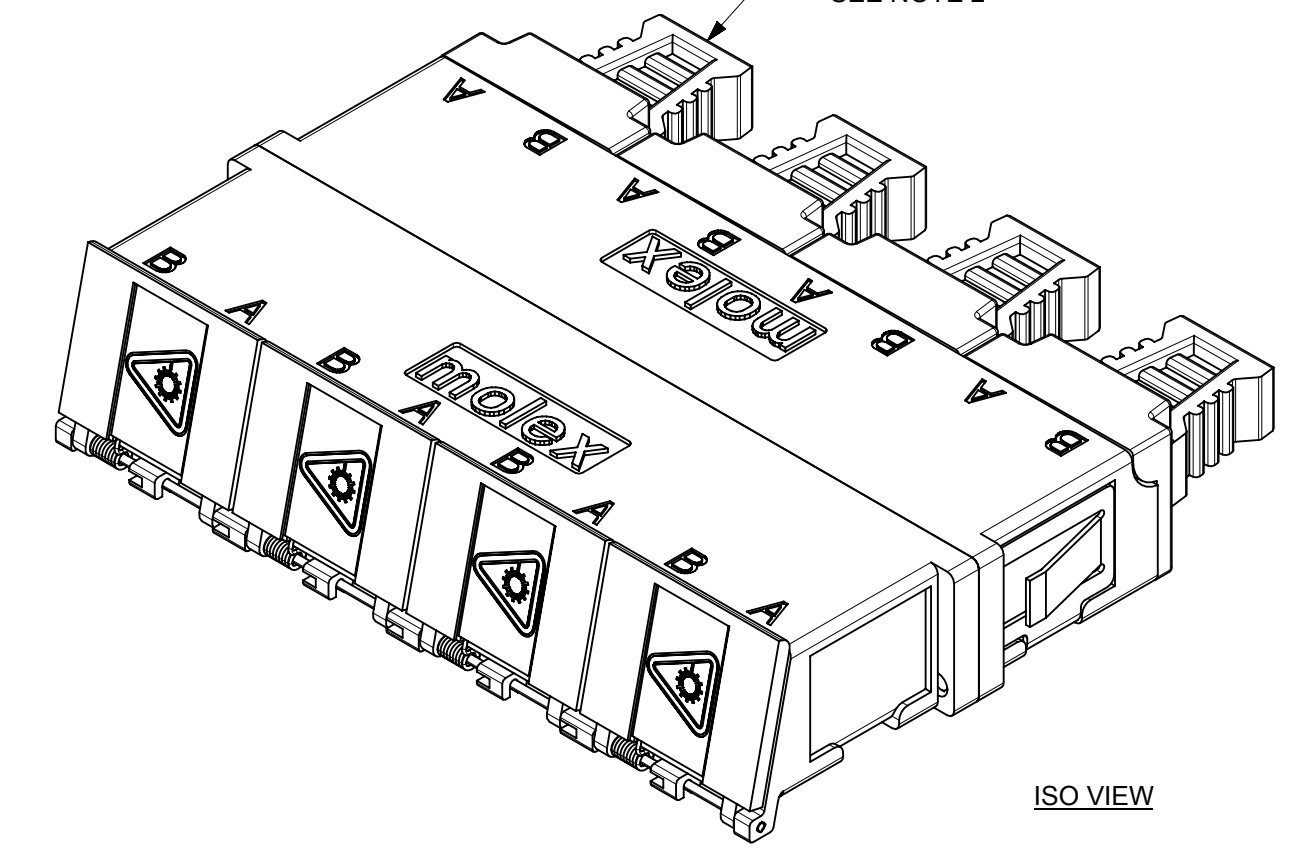

LC 8 PORT ADAPTER		SPLIT SLEEVE MATERIAL
P/N	COLOR	
106121-0300	BLUE	CERAMIC
106121-0302	BEIGE	
106121-0303	AQUA	

ISO VIEW

NOTES:  
 1. ALL DIMENSIONS ARE FOR REFERENCE.  
 2. DUST CAPS SHOWN IN ISO VIEW ONLY.

THIS DRAWING CONTAINS INFORMATION THAT IS PROPRIETARY TO MOLEX ELECTRONIC TECHNOLOGIES, LLC AND SHOULD NOT BE USED WITHOUT WRITTEN PERMISSION									
DIMENSION UNITS		SCALE		CURRENT REV DESC:					
IN/MM		2.5:1							
GENERAL TOLERANCES (UNLESS SPECIFIED)				EC NO: 652962					
4 PLACES ±		±		DRWN: SKRISHNAMU01 2021/05/28					
3 PLACES ±		±		CHK'D: WCHEN 2021/08/24					
2 PLACES ±		±		APPR: WCHEN 2021/08/24					
1 PLACE ±		±		INITIAL REVISION:					
0 PLACES ±		±		DRWN: YBELENIY 2011/09/07					
ANGULAR TOL ± °		°		APPR: WCHEN 2012/02/06					
DRAFT WHERE APPLICABLE MUST REMAIN WITHIN DIMENSIONS				THIRD ANGLE PROJECTION		DRAWING		SERIES	
				C-SIZE		106121			
DOCUMENT STATUS				P1		RELEASE DATE		2021/08/24 01:00:40	
moLEX				LC 8 PORT ADAPTER SNAP MOUNT W/SHUTTERS					
PRODUCT CUSTOMER DRAWING									
DOCUMENT NUMBER				DOC TYPE		DOC PART		REVISION	
SD-106121-0300				PSD		001		D	
MATERIAL NUMBER				CUSTOMER		SHEET NUMBER			
SEE TABLE				GENERAL MARKET		1 OF 1			