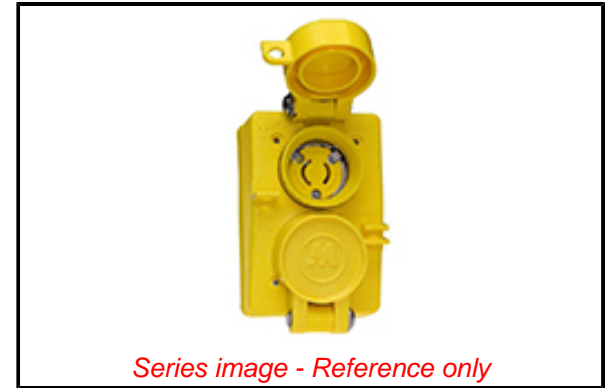

PLEASE CHECK WWW.MOLEX.COM FOR LATEST PART INFORMATION

Part Number: [1301460157](#)
Status: **Active**
Overview: [Watertite Extreme Wet-Location Wiring Solutions](#)
Description: Watertite Extreme Receptacle with Duplex Flip Coverplate, 2 Pole/2 Wire, NEMA-L2-20, 250V

Documents:

3D Model	Brochure (PDF)
3D Model (PDF)	RoHS Certificate of Compliance (PDF)
Drawing (PDF)	

Agency Certification

CSA LR6837

General

Product Family	Wiring Devices
Series	130146
IP Rating	IP67
NEMA Configuration	NEMA L2-20
Overview	Watertite Extreme Wet-Location Wiring Solutions
Product Name	Watertite Extreme
Receptacle Type	Single
Specialty	N/A
Type	Receptacle
UPC	78678871459

Physical

Flange	No
Flip Lid	No
Gender	Female
Length	N/A
Locking Blade	Yes
Poles	2-pole/2-wire

Electrical

Cord Type	N/A
Current - Maximum per Contact	20.0A
GFCI	No
Lighted Connector	No
Voltage - Maximum	250V

Material Info

Engineering Number 67W07DPLX

Reference - Drawing Numbers

Sales Drawing 1301460157-000

EU ELV

Not Reviewed

EU RoHS

Not Reviewed