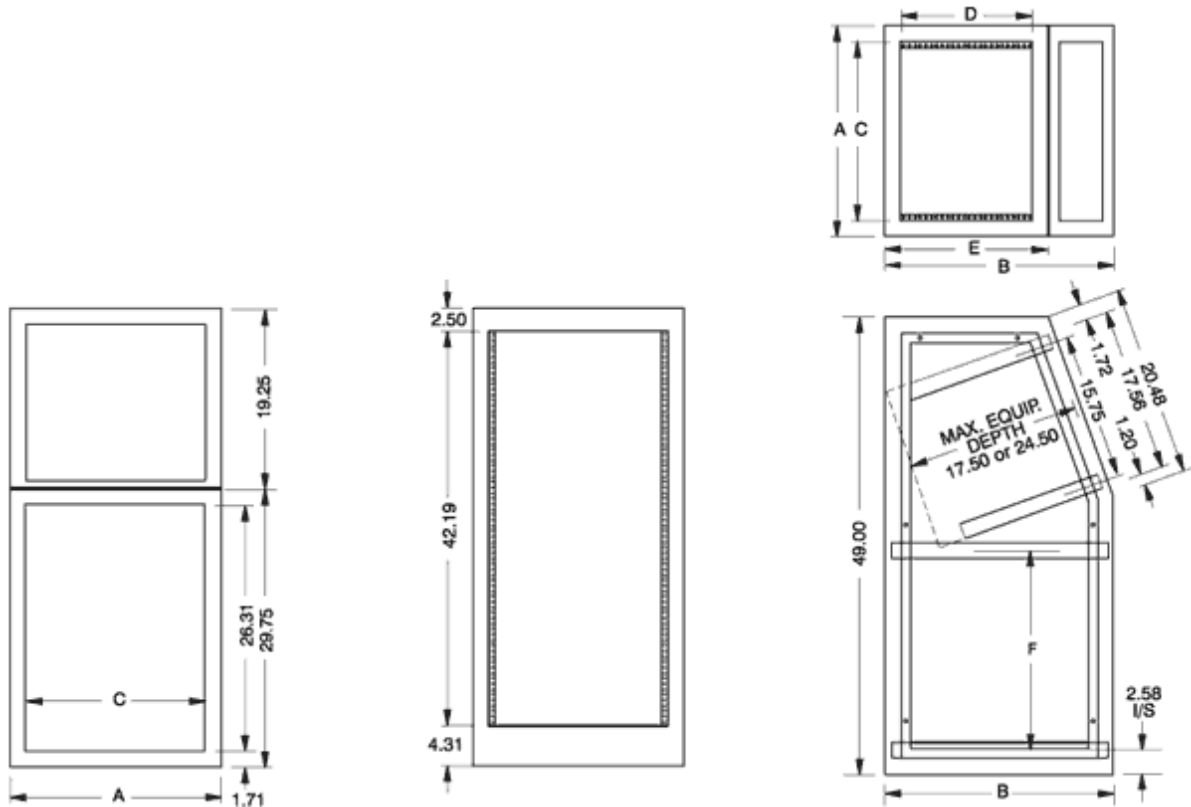

Quality Products. Service Excellence.

Modular Rack Mount Consoles *1564 Series*

600 lbs (272 kg) Weight Capacity

Features

- Constructed in 14-gauge steel (frame) and 14-gauge steel (rails).
- Choice of two depths 24.5", 31.5" usable depth.
- Sloped panel height of 17.5" (10 U).
- Front panel height of 26.25" (15U).
- Finished in textured RAL9005 black powder paint.
- Tested to nearly double the suggested load rating of 600 lbs (272 kg).
- TAA Compliant.
- RoHS Compliant.
- Manufactured in North America within an ISO 9001:2015 certified facility.

Unit is Shipped Complete with

- Two (2) pairs of EIA compliant pre-installed upper and lower round hole punched mounting rails
 - Starter pack of **1421N25** clip nuts
- One (1) Set of four (4) levelling feet

Accessories

- Rack Shelves
- Rack Panels
- Equipment Cooling
- PDUs and Outlet Strips
- Cable Managers
- Mounting Hardware

1564 Frame and Side Panels

Part No.	Overall Dimensions			Mounting			Mounting Dimensions			
	Height	Width (A)	Depth (B)	Width (C)	E	F	Top (D) Fixed Rack Units	Upper Front Rack Units	Lower Front Rack Units	Rear Fixed Rack Units
1564A2BK1	49.00	22.56	24.50	19.06	17.50	21.31	8U	9U	15U	24U
1564B2BK1	49.00	22.56	31.50	19.06	24.50	19.56	12U	9U	15U	24U