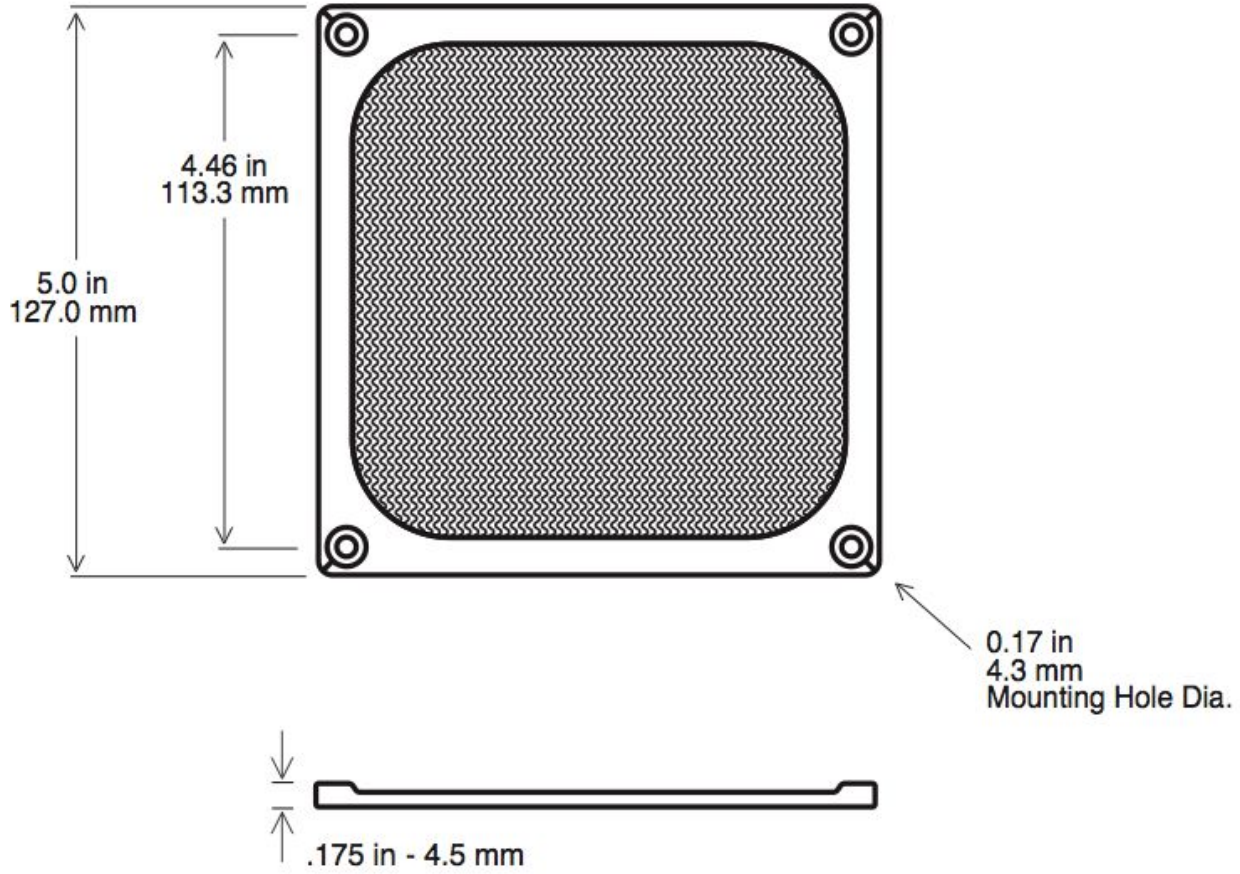

# WMG127M

Wire Mesh Guard  
For 127MM Fan

Aluminum Frame / Stainless Steel Mesh filters offer high levels of air passage while efficiently filtering contaminants and shielding from EMI/RFI.

Tightly woven stainless steel corrugated mesh screen is 30x30, 3/16" Pitch, 1/8" Deep.

The mesh guard may be mounted directly onto a fan or to any other housing.

Part Number	Description
WMG127M	Fan Filter, Mill finish
WMG127M/PK	10-pack Mill finish filters, boxed