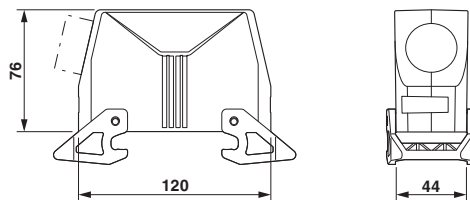

Sleeve housing B24, With double locking latch, Material: Die-cast aluminum, salt water resistant, Cable outlets: 1, lateral, Height: 76 mm, Cable gland: none, Gland: no, 1x M40, Standard

Why buy this product

Dimensions

Height	76 mm
Width	44 mm
Length	120 mm

Ambient conditions

Degree of protection of housing (IP)	IP66
	IP69K (ISO 20653:2013-02, with suitable screw connection)
	IP67
Degree of protection of housing (NEMA)	4
	4X

Housing - HC-STA-B24-HHWD-1STM40-EL-AL - 1412766

Technical data

Ambient conditions

	12
Ambient temperature (operation)	-40 °C ... 125 °C

General

Note	for contact inserts HC-B24, BB46, D64, DD108, HV10/16, M
Size	B24
Housing type	Sleeve housing
Locking type	With double locking latch
No. of cable outlets	1
Cable exit	lateral
Screw connection	none
Type of the screw connection	1x M40
Housing material	Die-cast aluminum, salt water resistant
Housing surface material	Uncoated
Material lock	PA

Drawings

Dimensional drawing

Dimensional drawing

Classifications

eCl@ss

eCl@ss 5.1	27143424
eCl@ss 6.0	27143423
eCl@ss 8.0	27440202
eCl@ss 9.0	27440202

ETIM

ETIM 5.0	EC000437
----------	----------