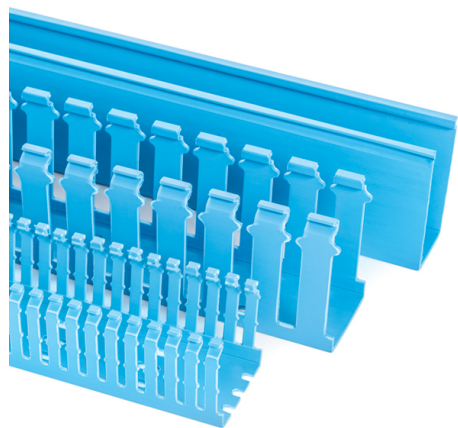

Specification Sheet

Part Number: 181-33012

Strong fingers prevent unwanted breaking.

Fingers are easily deflected outward, allowing ready positioning of the wires within the slotted wall duct.

Restricted opening design in the finger of the duct helps keep wires in place.

Restricted opening prevents unintended removal of wires and permits any individual wire to be traced without disconnection.

Supplied with mounting holes to streamline installation.

Optional covers enhance protection and appearance.

Slotted Wall Wiring Duct, 3" x 3", Non-Adhesive, PVC, Intrinsic Blue, 120ft/Carton

Article Number	181-33012
Type	SL3X3
Color	Intrinsic Blue (IBU)
Quantity Per	carton

Product Description	Manufactured from the same PVC material as standard Pro-Duct colors, HellermannTyton also offers an intrinsic blue color option. The intrinsic blue color indicates that the wiring contained in the duct runs to intrinsically safe components in the control panel. Pro-Duct slotted wall wiring duct features break-away fingers which provide additional access for wire leads. Each section of the duct is provided with two score lines. The upper score line is used to break away fingers when a greater opening is required. The lower score line allows the sidewall to be smoothly cut for joints and Ts.
Short Description	Slotted Wall Wiring Duct, 3" x 3", Non-Adhesive, PVC, Intrinsic Blue, 120ft/Carton
Global Part Name	SL3X3-PVC-BU
Technical Description	Non-Adhesive
Length L (Imperial)	6.0
Length L (Metric)	1.83
Width W (Imperial)	3.0
Width W (Metric)	76.2
Height H (Imperial)	3.07
Height H (Metric)	77.90
Mounting Hole Centers (Imperial)	4.0