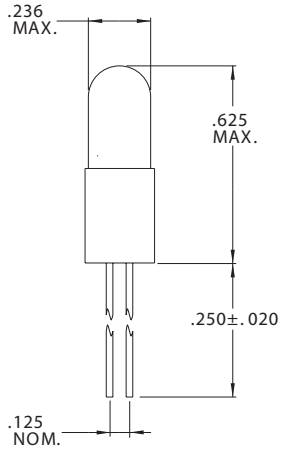

**Chicago Miniature Lighting, LLC**

*Lighting the world since 1910*

T-1 3/4 Bi-Pin Base (.125")

**T-1 3/4 Bi-Pin Base (.125")**

Part Number	Design Voltage	Amps	MSCP	Life Hours	Filament Type
CM2301	1.35	.060	.020	500	S-2
CM7931	1.35	.060	.010	500	C-2R
CM2302	2.50	.200	.200	500	C-2R
CM7868	2.50	.350	.210	10,000	C-2R
CM7968	2.50	.200	.200	500	C-2R
CM2303	2.70	.060	.040	500	C-2R
CM7838	2.70	.060	.040	6,000	C-2R
CM2304	3.00	.300	.340	1,500	C-2R
CM7375	3.00	.015	.004	10,000	C-6
CM7847	3.00	.350	.300	10,000	C-2R
CM7359	4.50	.120	.050	25,000	C-2R
CM3149	5.00	.060	.150	5,000	C-2R
CM7360	5.00	.060	.030	60,000	C-2R
CM7361	5.00	.060	.050	25,000	C-2R
CM7362	5.00	.115	.150	40,000	C-2R
CM7363	5.00	.190	.450	1,000	C-2R
CM7366	5.00	.200	.340	15,000	C-2R
CM2305	6.00	.040	.050	1,000	C-6
CM2306	6.00	.200	.600	1,000	C-2R
CM2323	6.00	.200	.600	1,000	C-2R
CM7328	6.00	.200	.600	1,000	C-2R
CM7364	6.00	.200	.100	50,000	C-2F
CM7945	6.00	.040	.030	10,000	C-2R
CM2307	6.30	.200	.340	5,000	C-2R
CM2319	6.30	.200	.400	2,000	C-2F
CM2334	6.30	.075	.250	1,000	C-2R
CM2337	6.30	.200	.400	20,000	C-2R
CM7349	6.30	.200	.550	5,000	C-2R
CM7368	6.30	.150	.450	3,000	C-2R
CM7377	6.30	.075	.230	1,000	C-2R
CM7380	6.30	.040	.020	20,000	C-2V
CM7381	6.30	.200	.400	20,000	C-2F
CM2308	10.0	.015	.010	5,000	C-2F
CM2309	10.0	.040	.050	5,000	C-2R
CM7344	10.0	.014	.002	50,000	C-2F
CM7367	10.0	.040	.080	5,000	C-2F
CM7369	11.0	.022	.030	10,000	C-2F
CM7174	12.0	.040	.120	5,000	C-2V
CM7371	12.0	.040	.120	10,000	C-2F
CM2310	14.0	.080	.500	750	C-2F