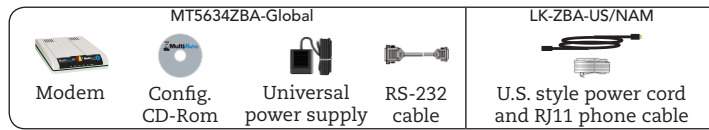

MultiModemZBA-Global Localization Information

The MT5634ZBA-Global modem is designed to work virtually anywhere in the world. This cross reference guide is designed to help you order the correct localization kit for the country the modem will be used in. (See country listing below).

There are three ways for which you can order and localize the MultiModemZBA:

ORDER

1. MT5634ZBA-Global-NAM

(Includes U.S. style power cord and RJ11 phone cable)

2. MT5634ZBA-Global-EURO

(Includes Euro style power cord and RJ11 phone cable)

3. MT5634ZBA-Global

+ Localization Kit (ordered separately)

INCLUDES

(Sold Separately)

PACKAGED

* Shipping Suggestion:

With this option, the modem and the localization kit are individually packaged in two separate compact boxes. If you wish to combine them in a single box before you ship, a master box is available: LKBOX-ZBA (Each unit contains 50 master boxes. Each box holds (1) MT5634ZBA-Global modem and (1) localization kit.)