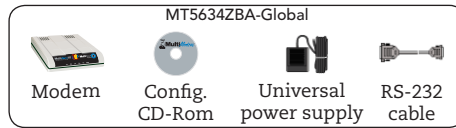

There are three ways for which you can order and localize the MultiModemZBA:

ORDER

1. MT5634ZBA-Global-NAM

(Includes U.S. style power cord and RJ11 phone cable)

2. MT5634ZBA-Global-EURO

(Includes Euro style power cord and RJ11 phone cable)

3. MT5634ZBA-Global

+ Localization Kit (ordered separately)

INCLUDES

(Sold Separately)

PACKAGED

* Shipping Suggestion:

With this option, the modem and the localization kit are individually packaged in two separate compact boxes. If you wish to combine them in a single box before you ship, a master box is available: LKBOX-ZBA (Each unit contains 50 master boxes. Each box holds (1) MT5634ZBA-Global modem and (1) localization kit.)