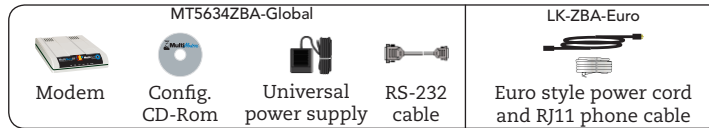

MultiModemZBA-Global Localization Information

The MT5634ZBA-Global modem is designed to work virtually anywhere in the world. This cross reference guide is designed to help you order the correct localization kit for the country the modem will be used in. (See country listing below).

There are three ways for which you can order and localize the MultiModemZBA:

ORDER

1. MT5634ZBA-Global-NAM

(Includes U.S. style power cord and RJ11 phone cable)

2. MT5634ZBA-Global-EURO

(Includes Euro style power cord and RJ11 phone cable)

3. MT5634ZBA-Global

+ Localization Kit (ordered separately)

INCLUDES

(Sold Separately)

PACKAGED

* Shipping Suggestion:

With this option, the modem and the localization kit are individually packaged in two separate compact boxes. If you wish to combine them in a single box before you ship, a master box is available: LKBOX-ZBA (Each unit contains 50 master boxes. Each box holds (1) MT5634ZBA-Global modem and (1) localization kit.)